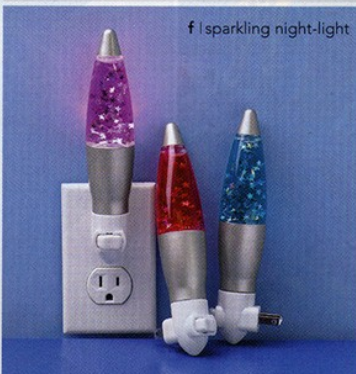

Art Department

a. crayon towels exclusive **M**
Generously sized, our bright and beefy towels are made of the finest 600-gram long-staple Egyptian cotton, specially finished for maximum absorbency. Colors: Orange, Turquoise, Green, Purple, Bright Red, Dark Pink, Bright Yellow or Royal Blue. Turkey.

#11874
Face Cloths (12" x 12"), pr/$8
Hand Towel (16" x 30") $10
Bath Towel (30" x 54") $20

b. kids' shower curtains exclusive
Collages of playful tropical fish or multicolored surfboards dress our original cotton shower curtains. Liner sold separately. Imported. 72" x 72"

#13656 Fancy Fish $48
#777 Endless Summer $45

c. spiral storage container

Great for toys and laundry. A lively aquarium print adds a tropical punch to our roomy nylon organizer. Designed with handles, the slouchy container stands by itself and collapses for easy storage. Imported. 20"H x 15"W x 15"D

#10427 $24

d. movable-pegs hanger exclusive

Our sturdy wooden coatrack mounts on the wall and has movable wooden pegs that slide to the perfect height. Simple assembly required. Age 3 and up. Germany. #13217 $48

e. surfboard towel hooks exclusive

Hang three! This trio of colorful surfboard hooks mount on the wall to hold towels, bathrobes and more. Imported. #835 (Set of three) $28

f. sparkling night-light

Groovy little night-lights are scaled-down versions of a popular lamp style from the '60s and '70s. They plug directly into the outlet to create soft, diffused light and continuous motion with sparkles and stars suspended in water. UL approved. Colors: Purple, Red or Aqua. Age 3 and up; not intended for play. Imported. 7"H

#11241 $10

M monogramming is available in the color and style of your choice. All monograms are $6. See order form for details.

Melissa Nicole Buck