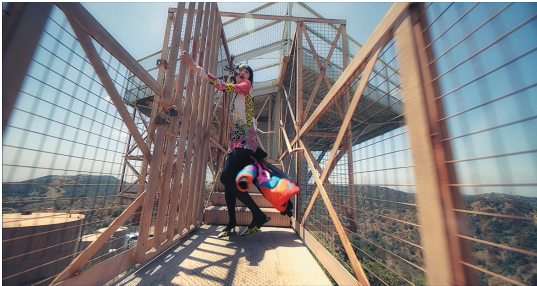

Art Department

Alison Edmond

www.art-dept.com