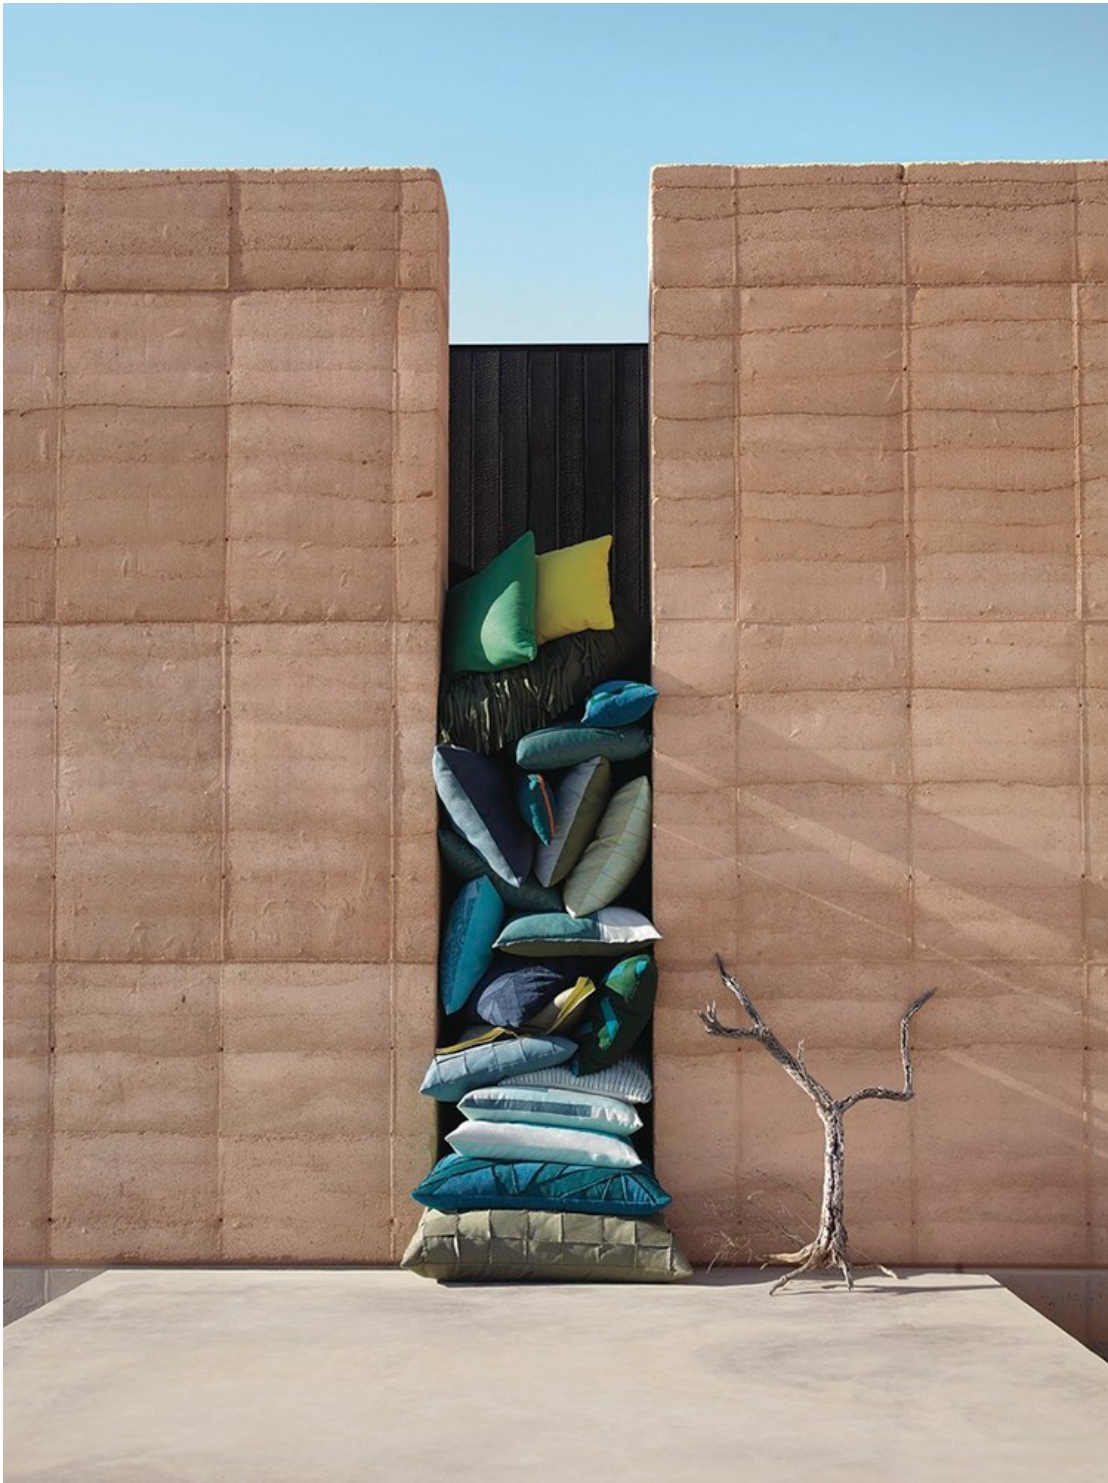

Art Department

Hilary Robertson

www.art-dept.com