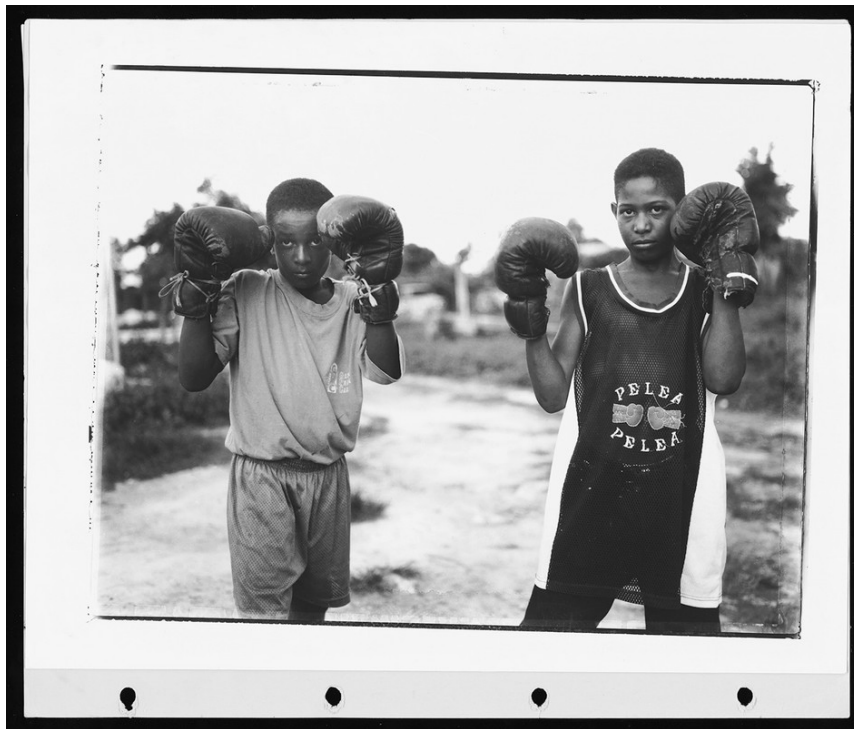

Art Department