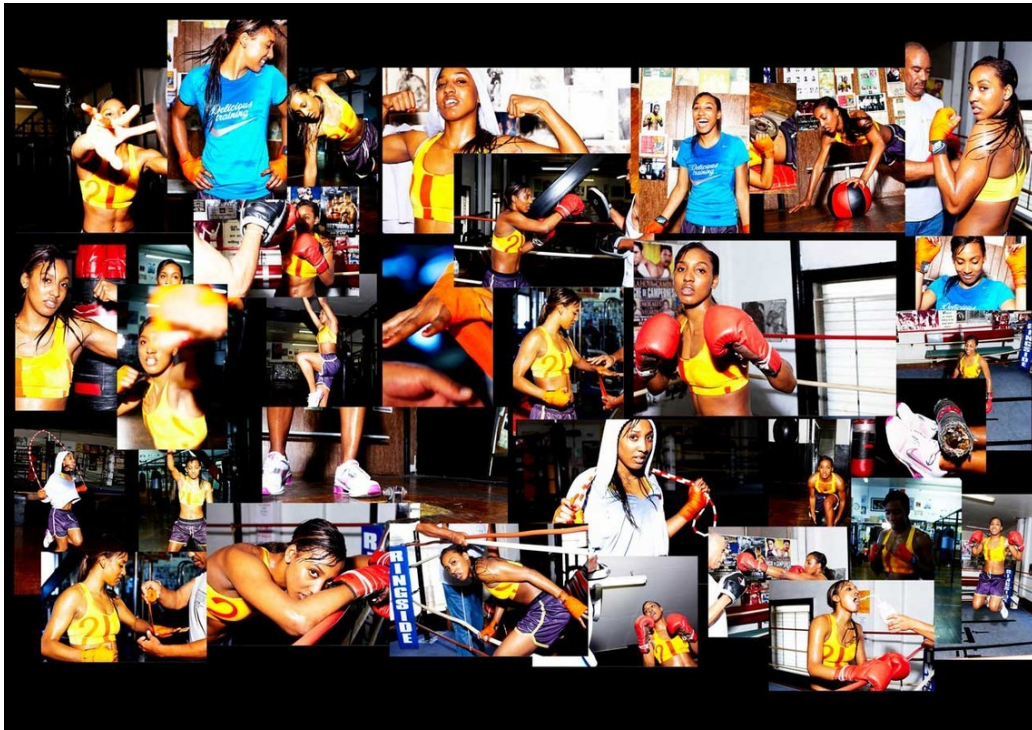

Art Department

Ben Watts