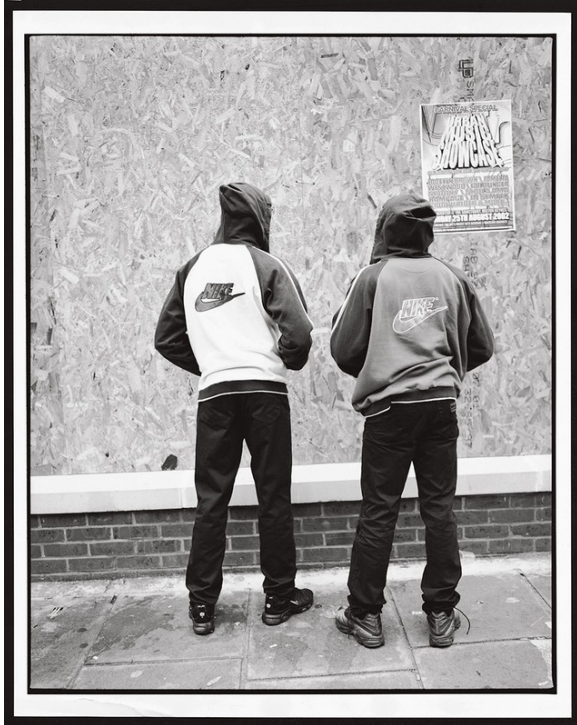

Ben Watts

Art Department

Ben Watts