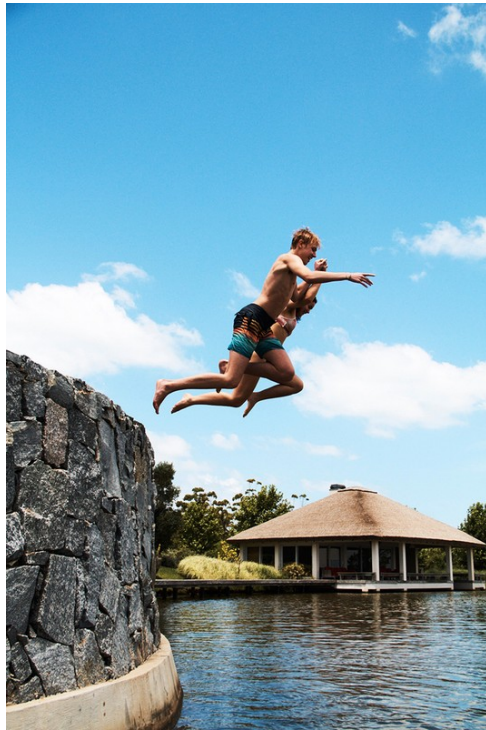

Art Department

Ben Watts

www.art-dept.com