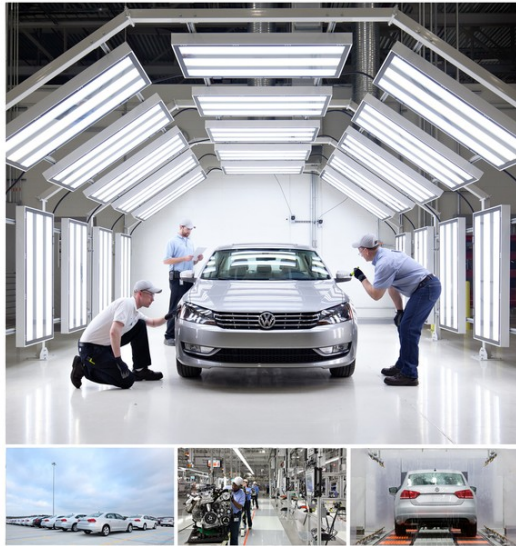

Art Department

German engineering meets American ingenuity.

©2011 Volkswagen of America, Inc.

That's Das Auto.

accenture
High performance. Delivered.

SMARTY PLANTS.

New is using Analytics, Cloud and IoT to secure and automate plants, intelligently. See how at accenture.com

NEW APPLIED NOW

strategy | consulting | digital | technology | operations