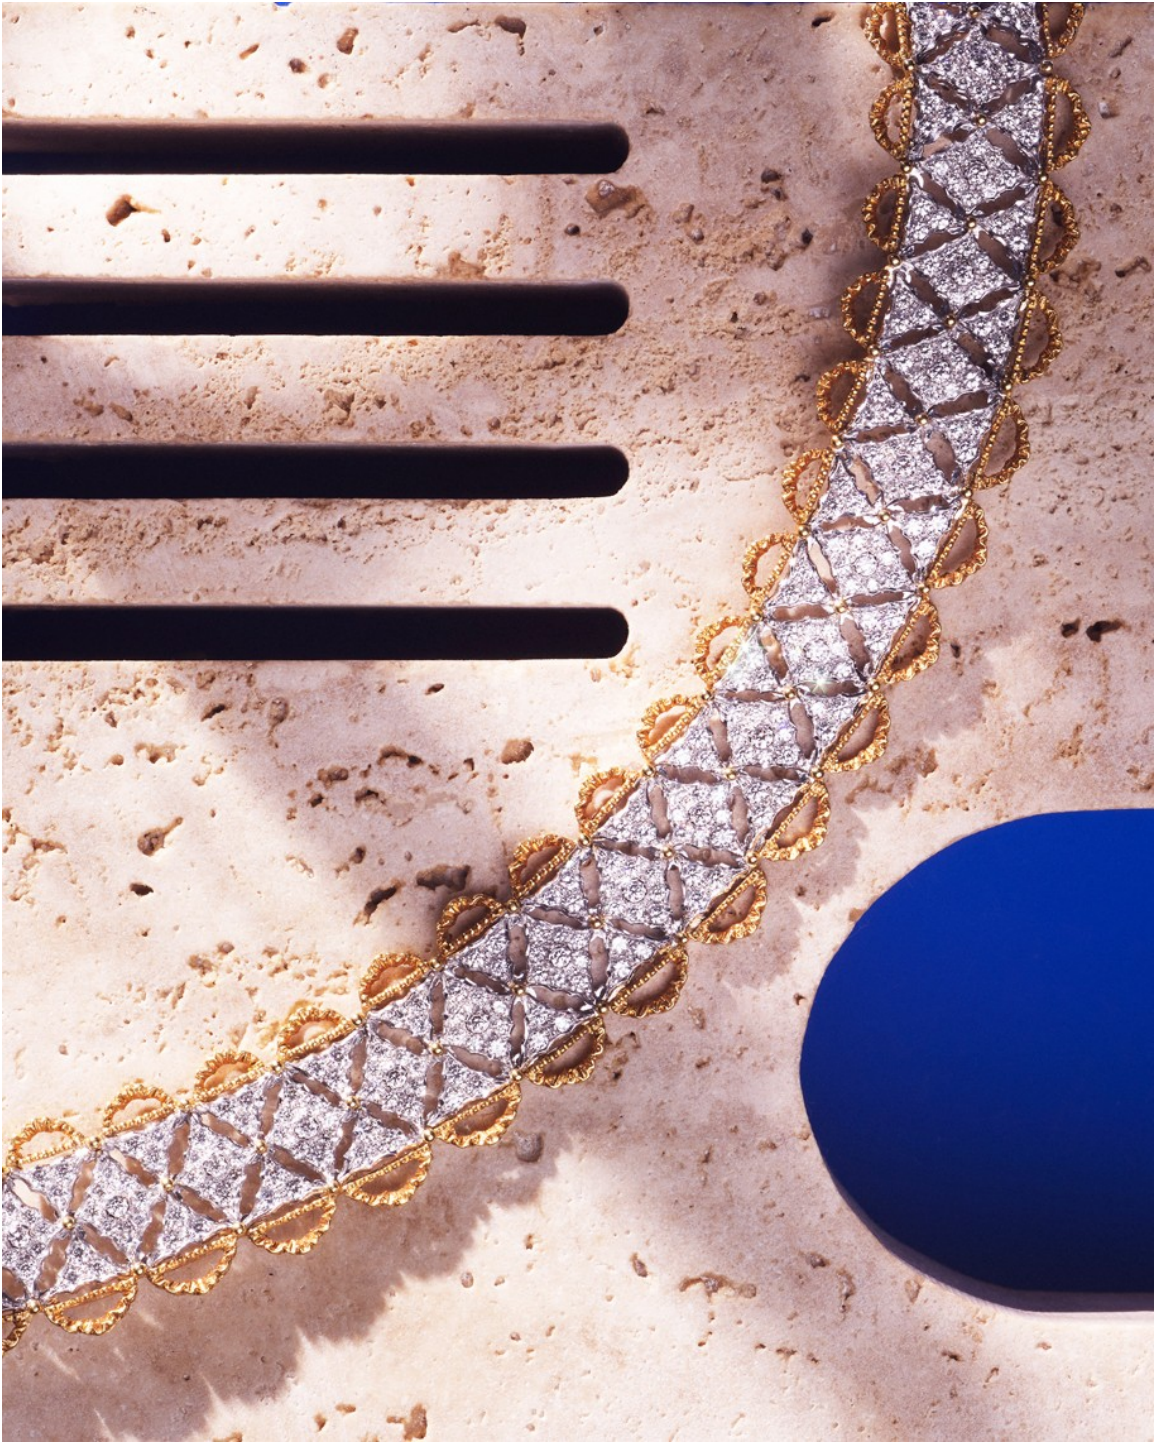

Art Department

Jonathon Kambouris

www.art-dept.com