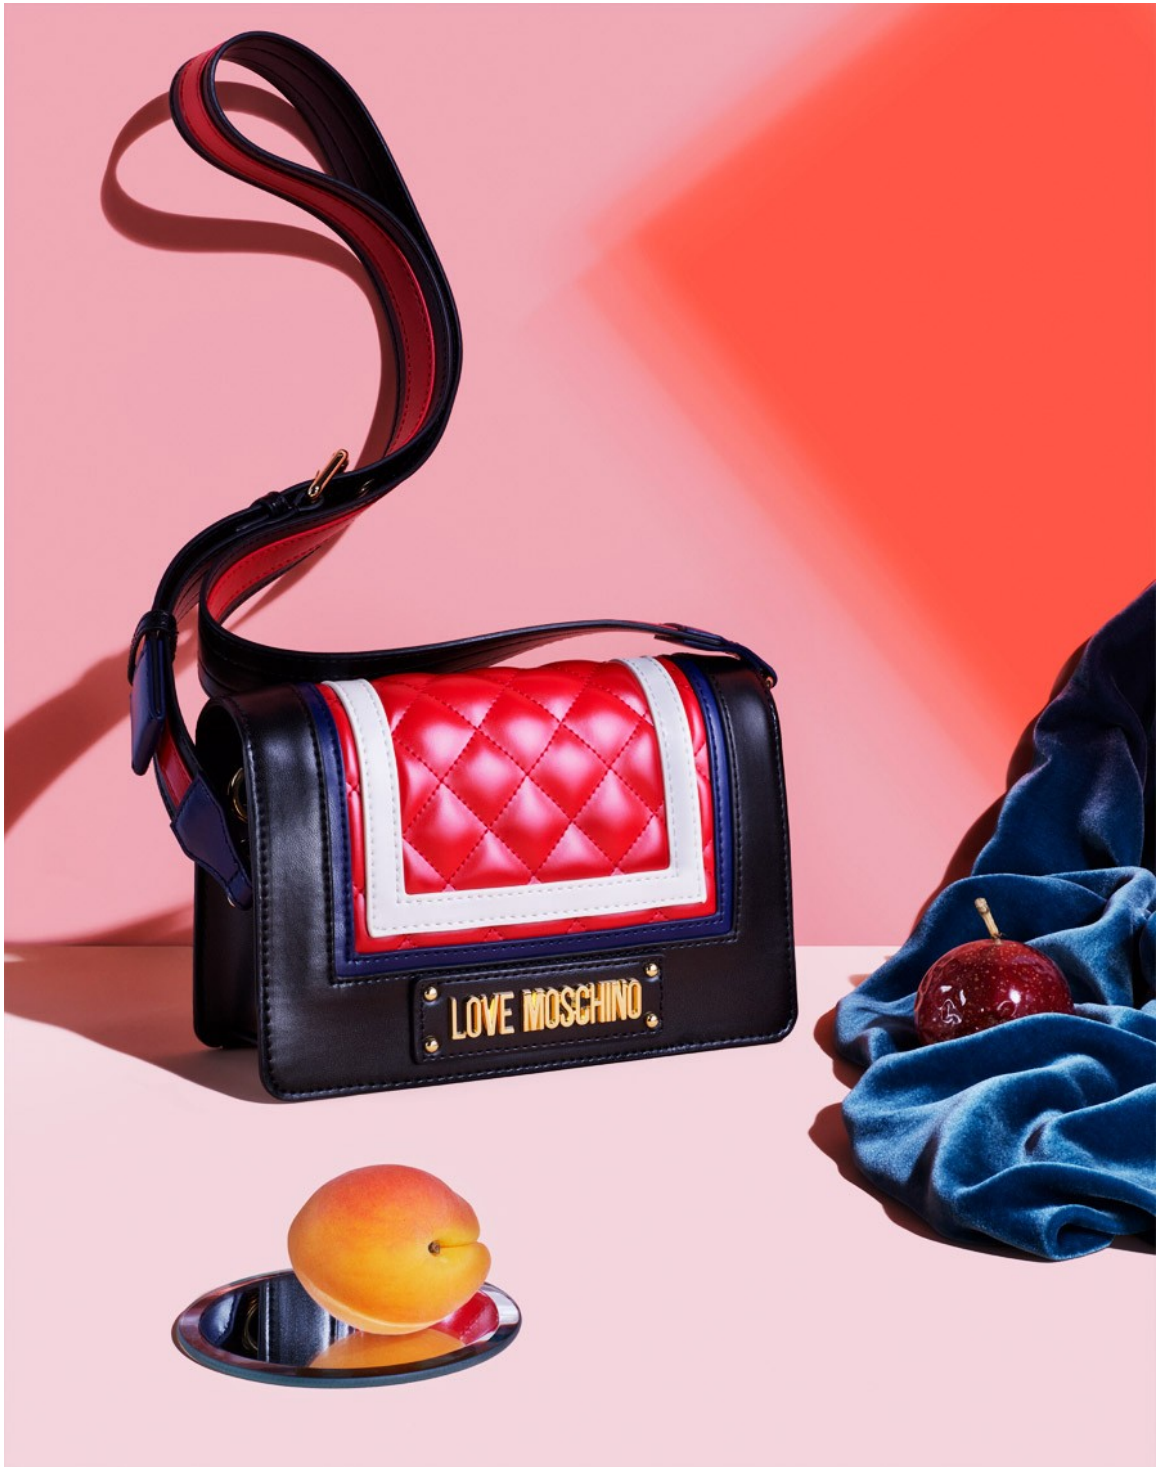

Art Department

Jonathon Kambouris

www.art-dept.com