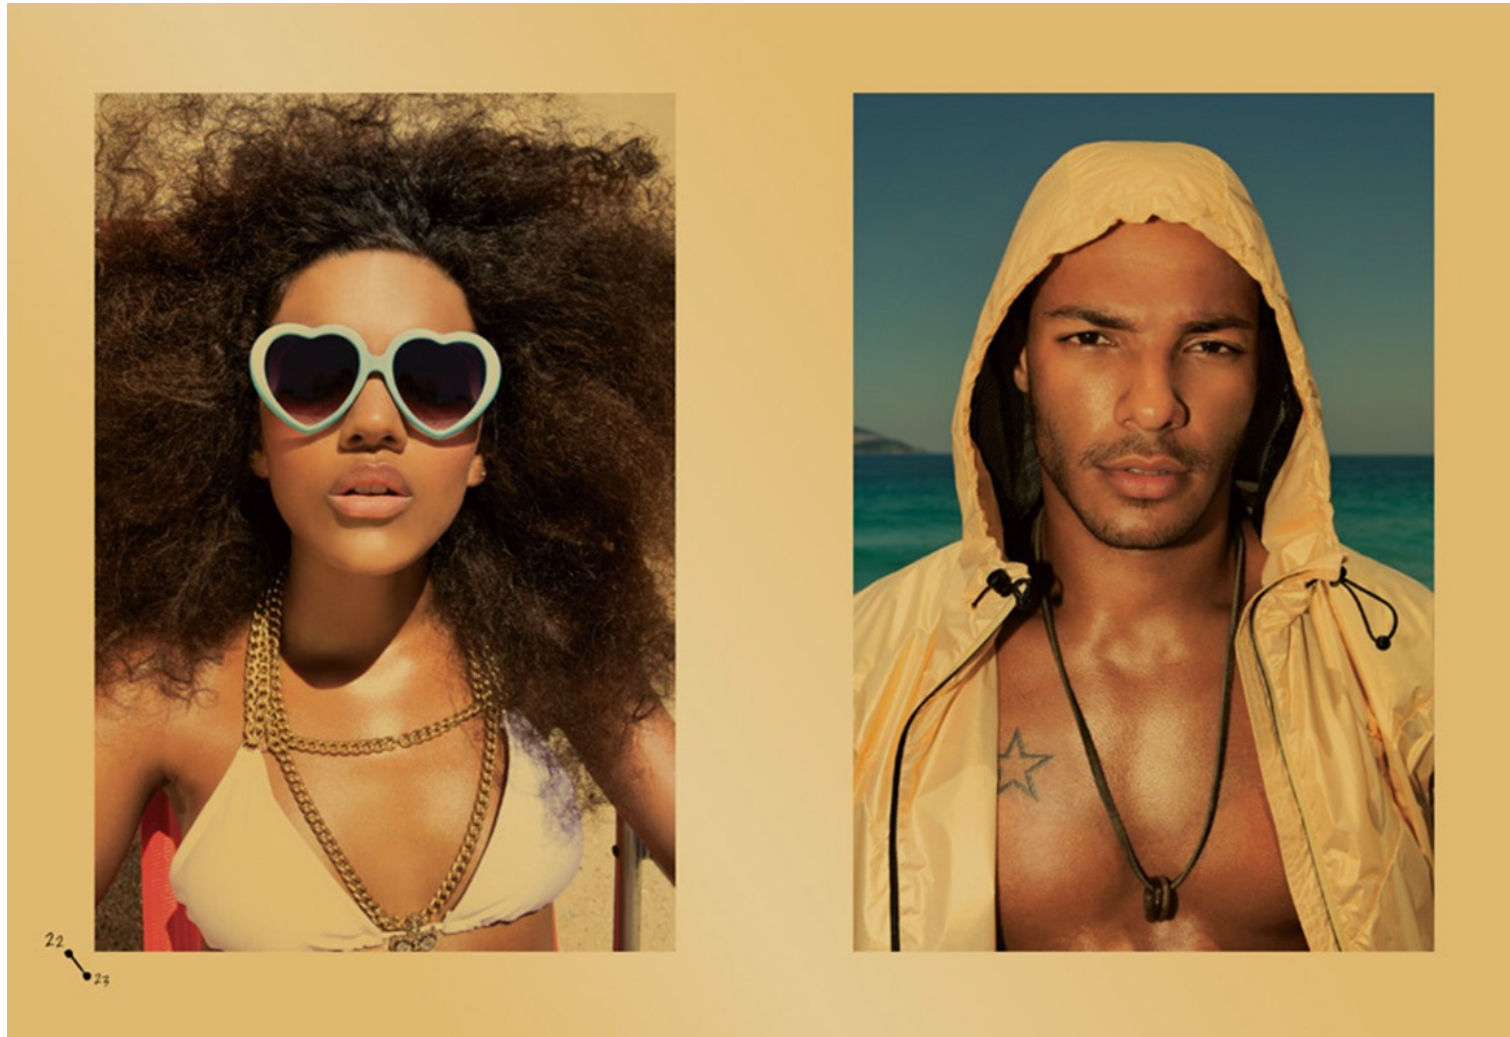

Art Department

Kenneth Cappello

www.art-dept.com