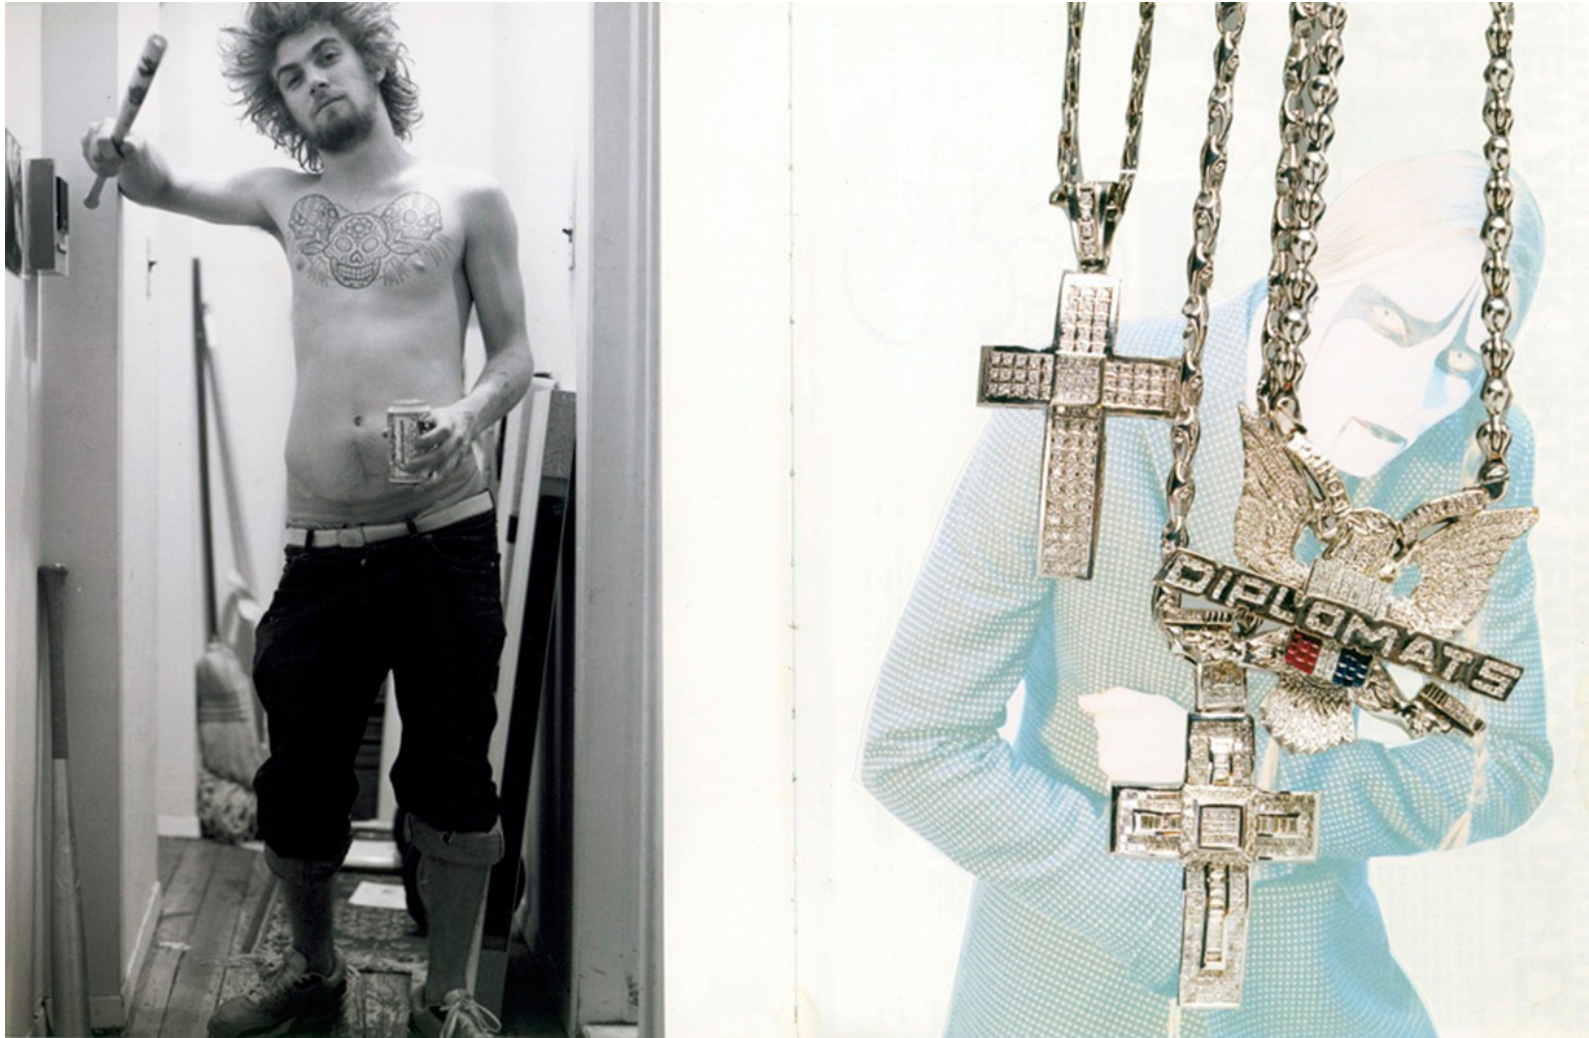

Art Department

www.art-dept.com