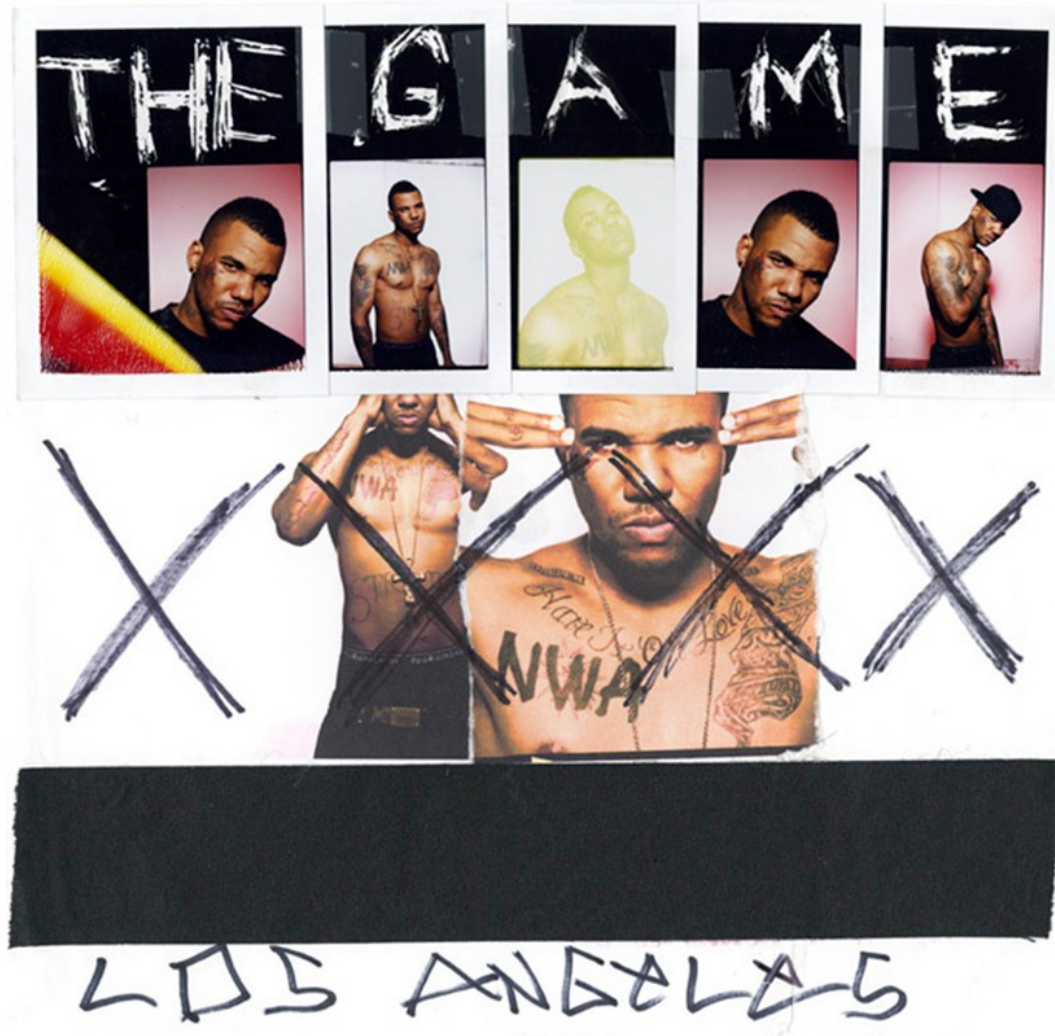

Art Department

Kenneth Cappello

www.art-dept.com