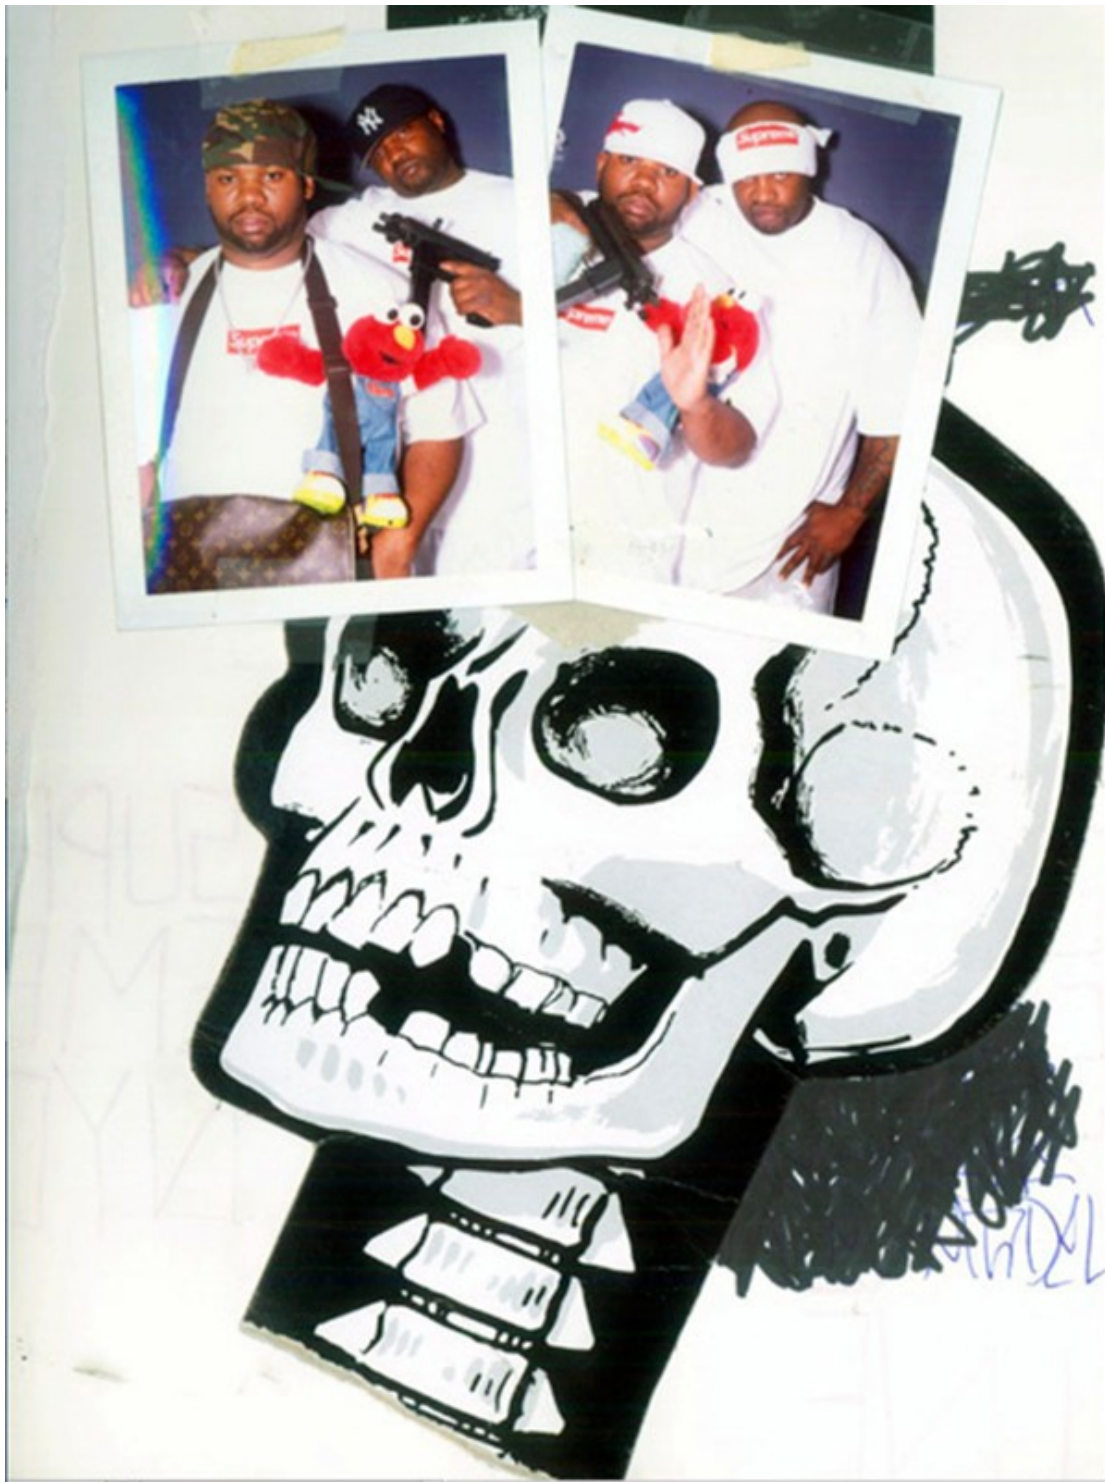

Kenneth Cappello

Art Department

Kenneth Cappello

www.art-dept.com

Art Department

ID MAGAZINE HORROR
model STAM HAIR: PECIS

STAM
RGB

STAM
CMYK