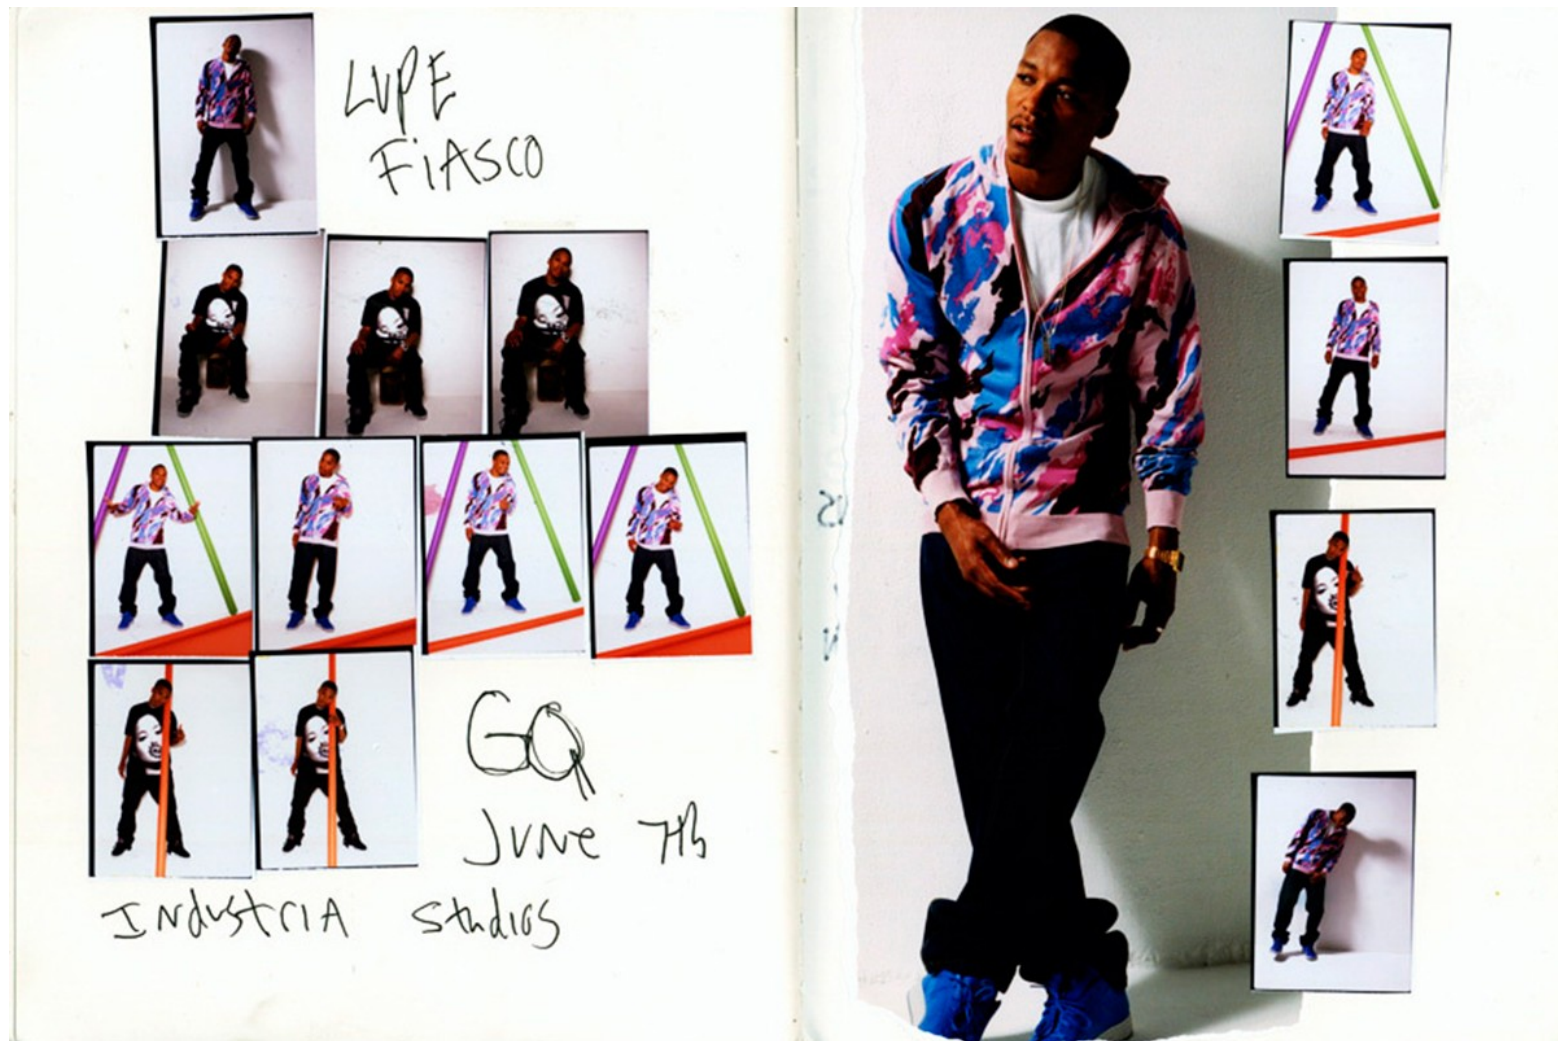

Art Department

Kenneth Cappello

www.art-dept.com