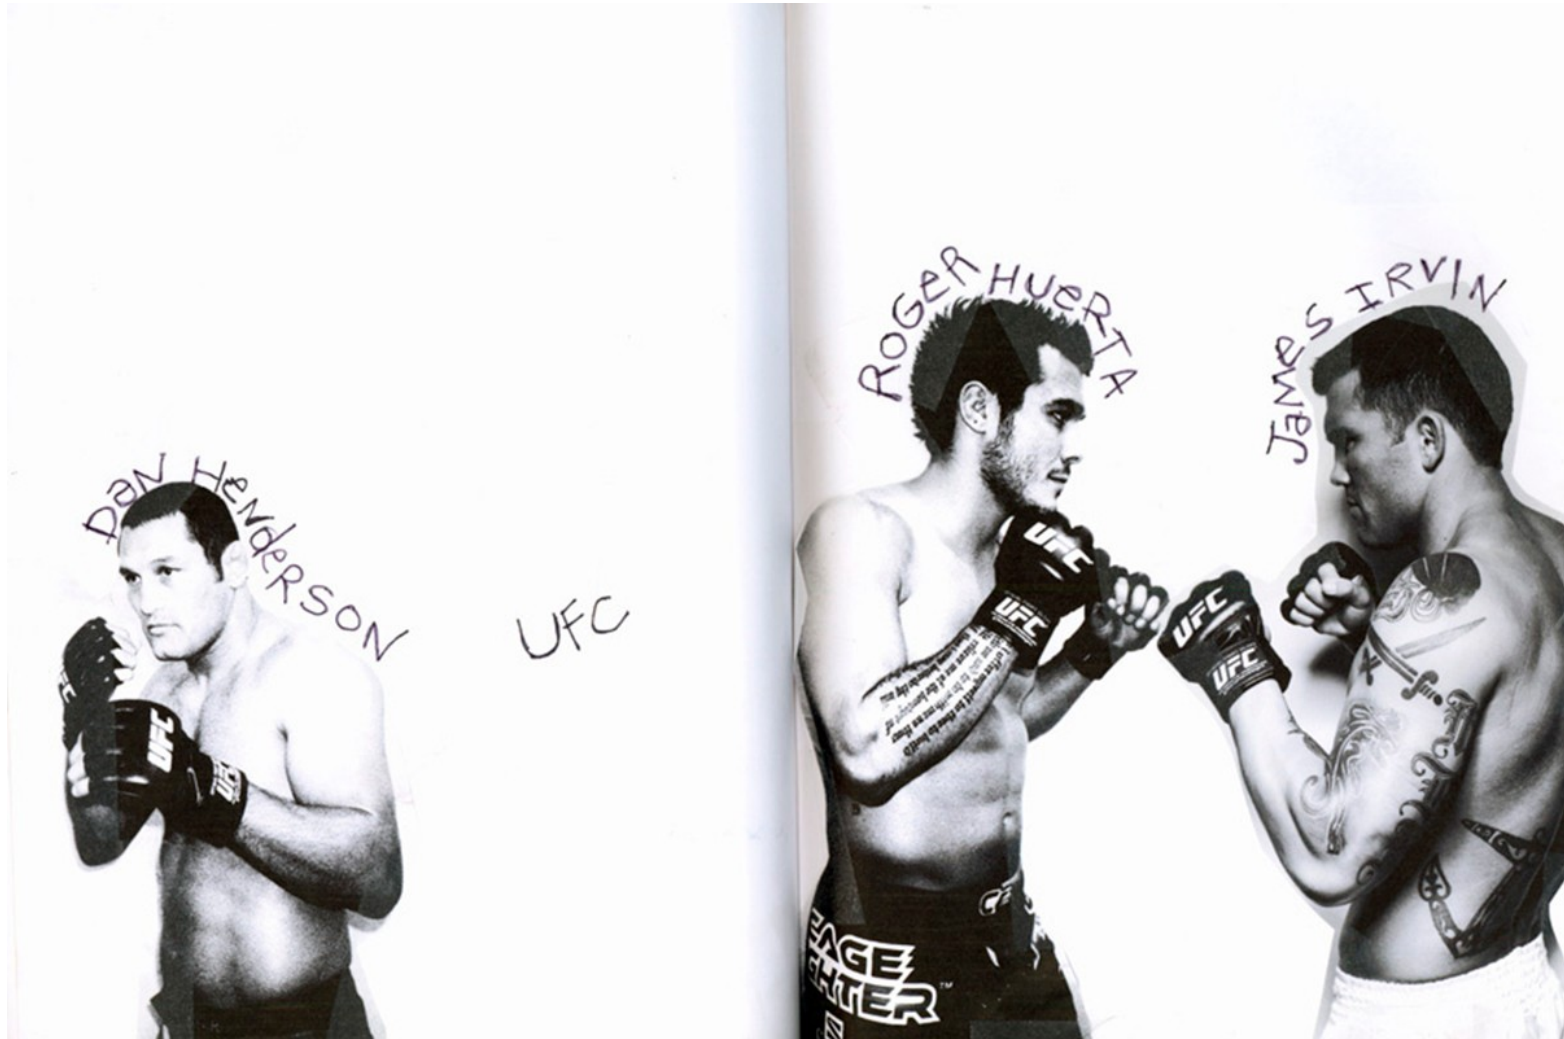

Art Department

Kenneth Cappello

www.art-dept.com