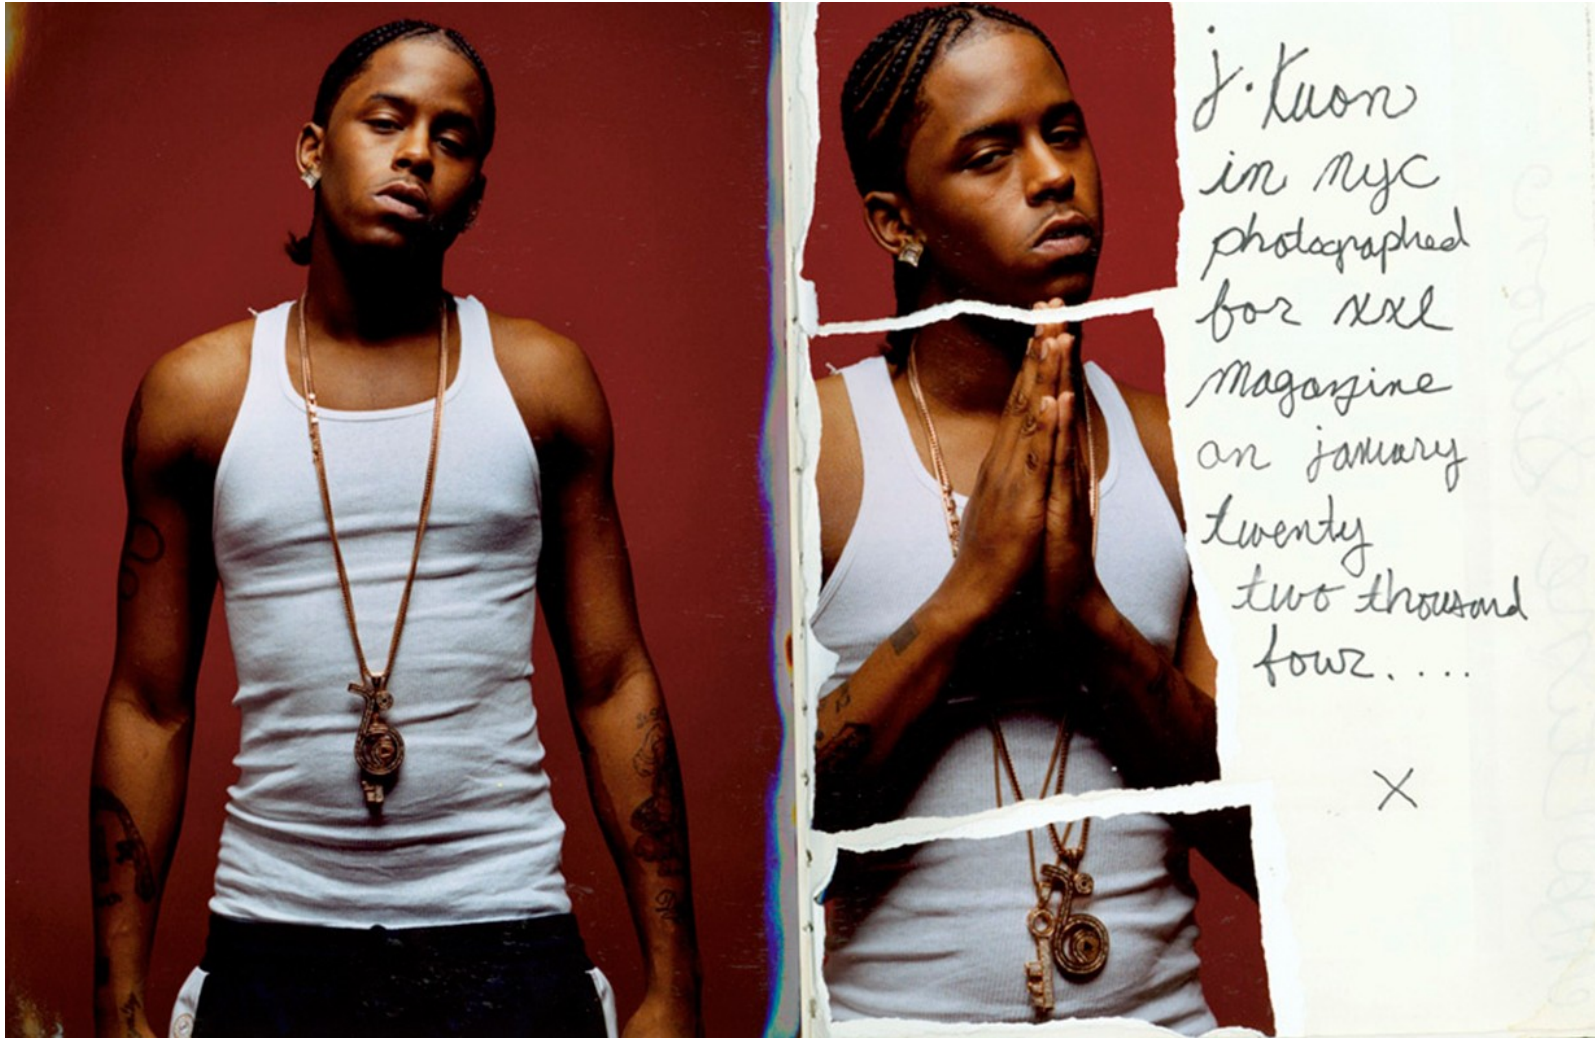

Art Department

Kenneth Cappello

www.art-dept.com