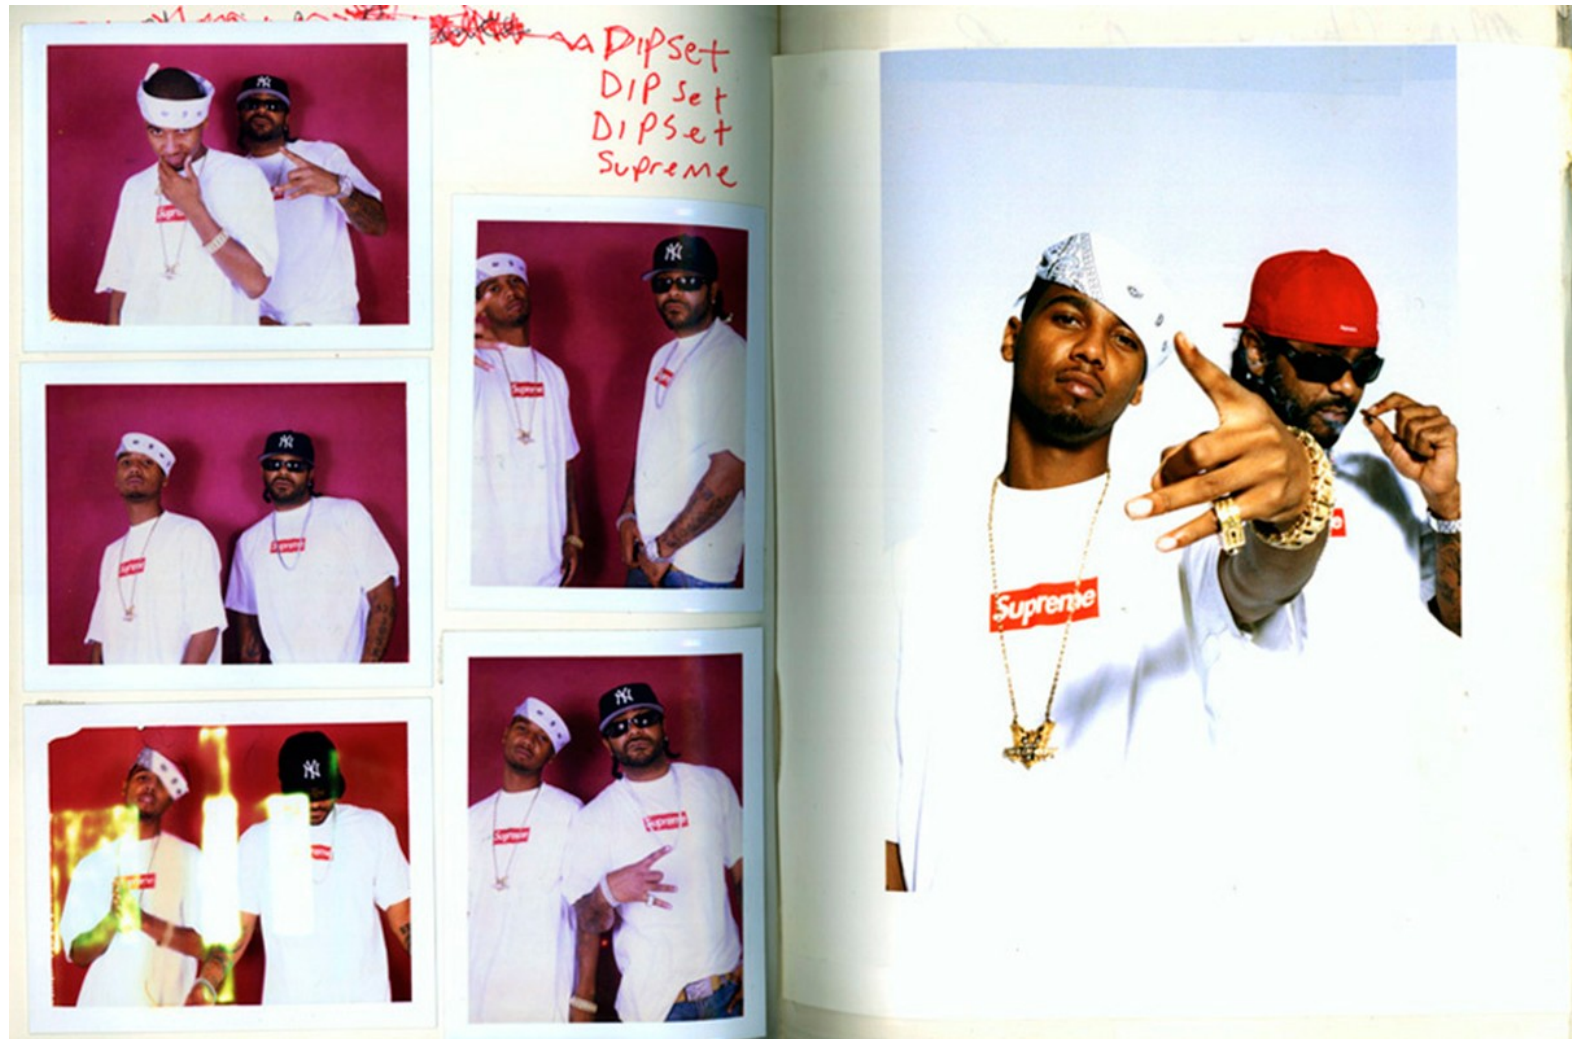

Kenneth Cappello

Art Department

Kenneth Cappello

www.art-dept.com