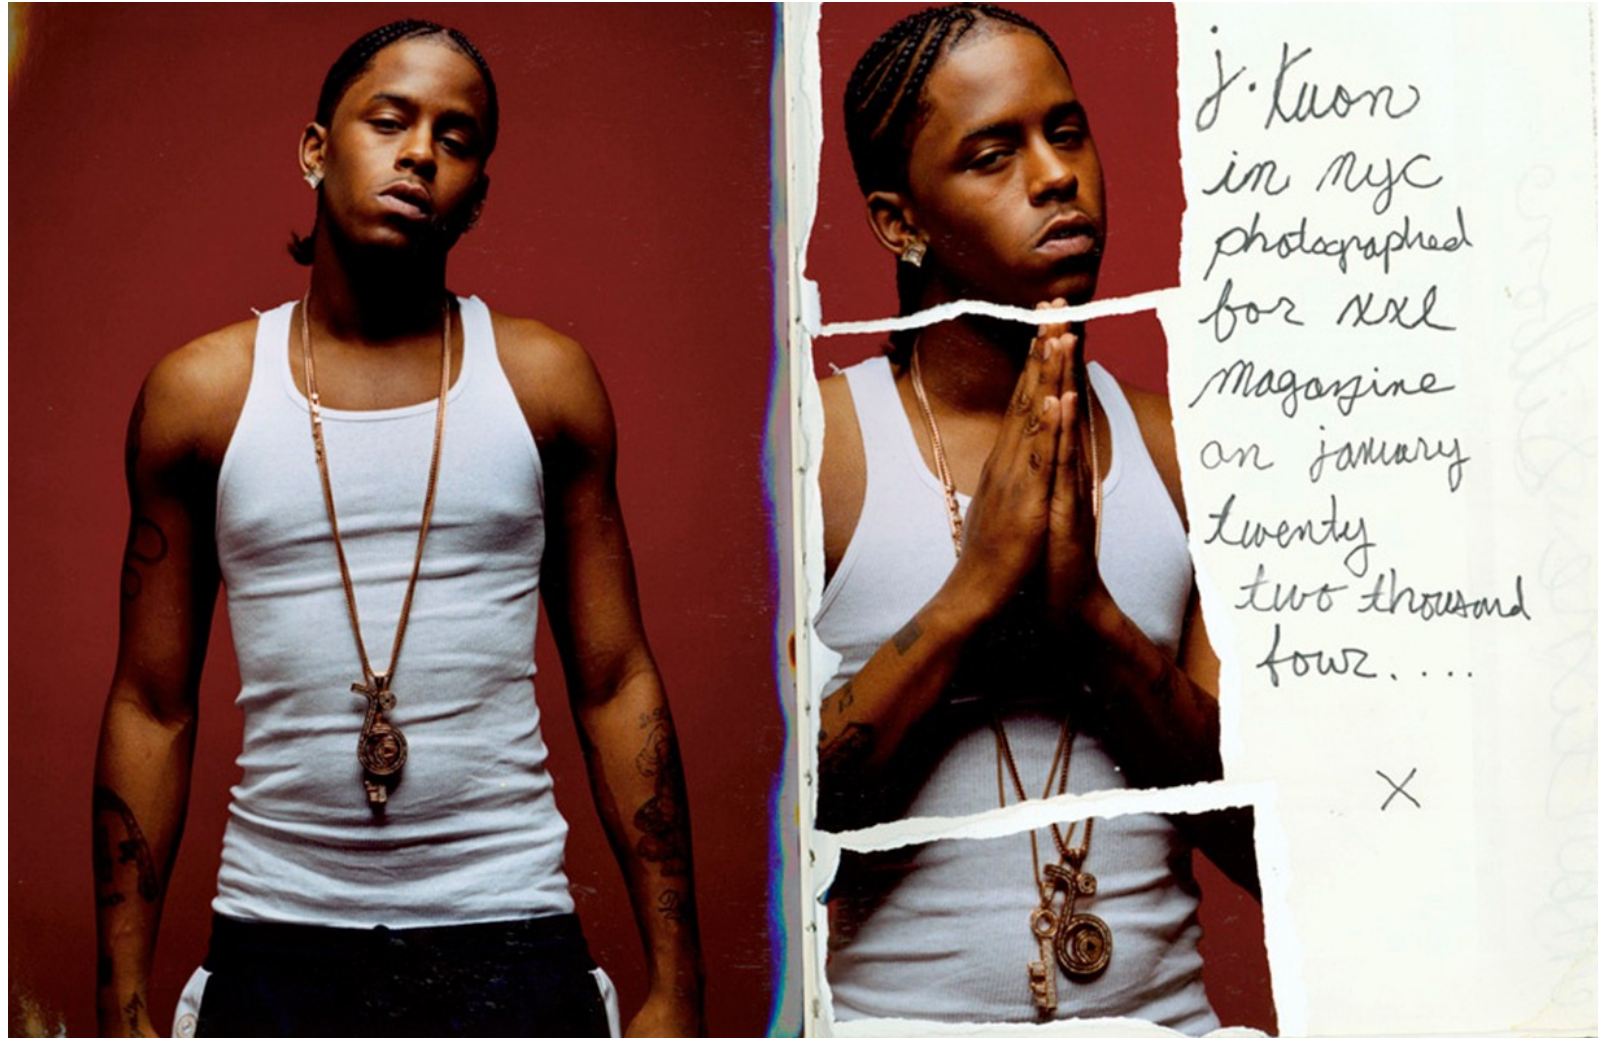

Art Department

Kenneth Cappello

www.art-dept.com