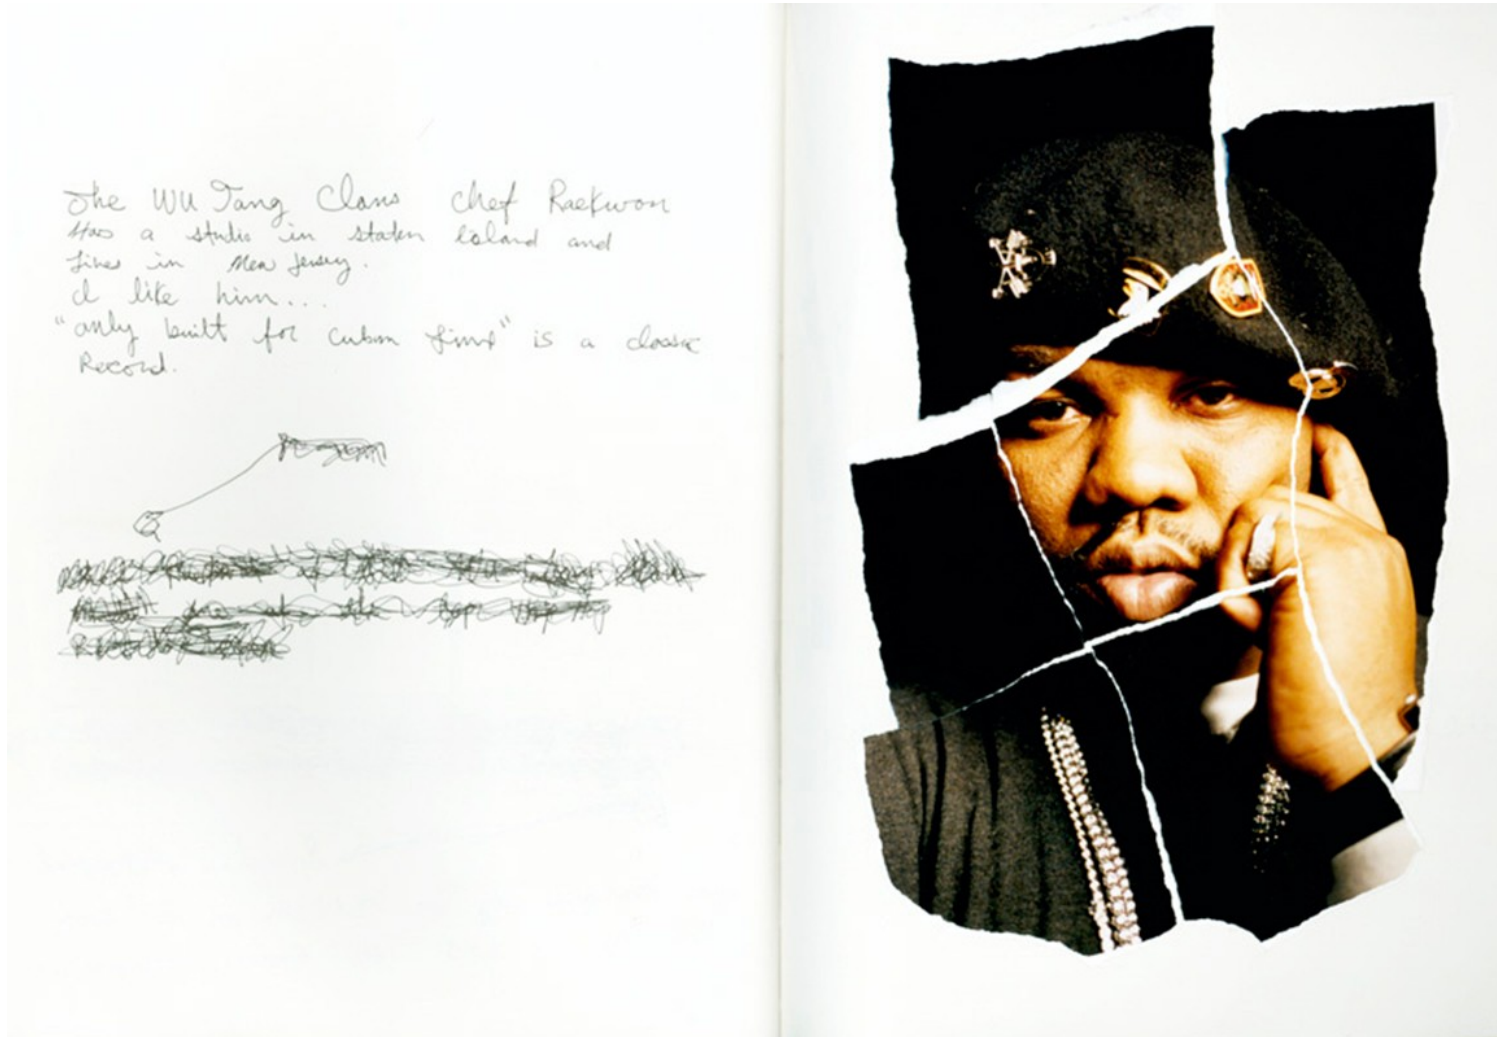

Art Department

Kenneth Cappello

www.art-dept.com