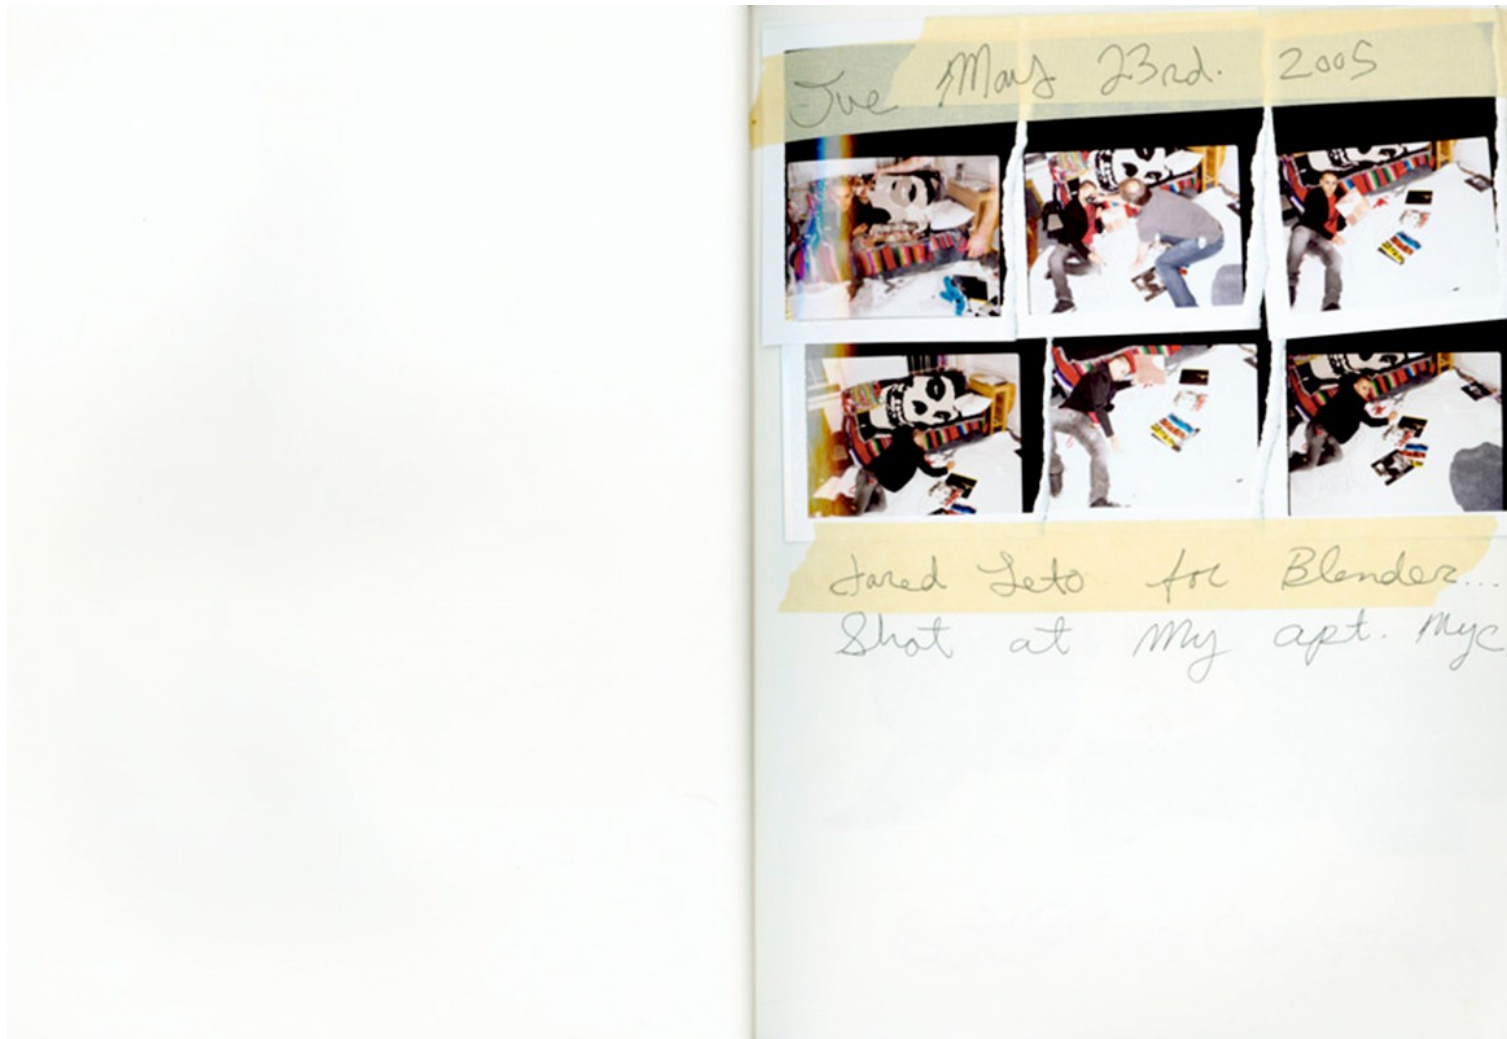

Art Department

Kenneth Cappello

www.art-dept.com