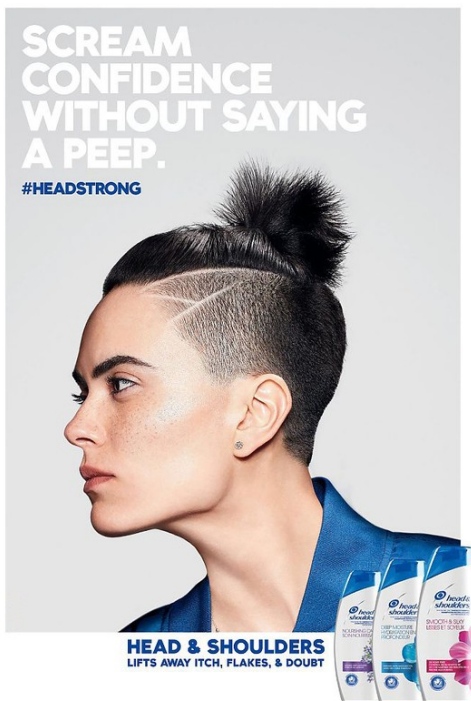

Art Department

Kenneth Cappello