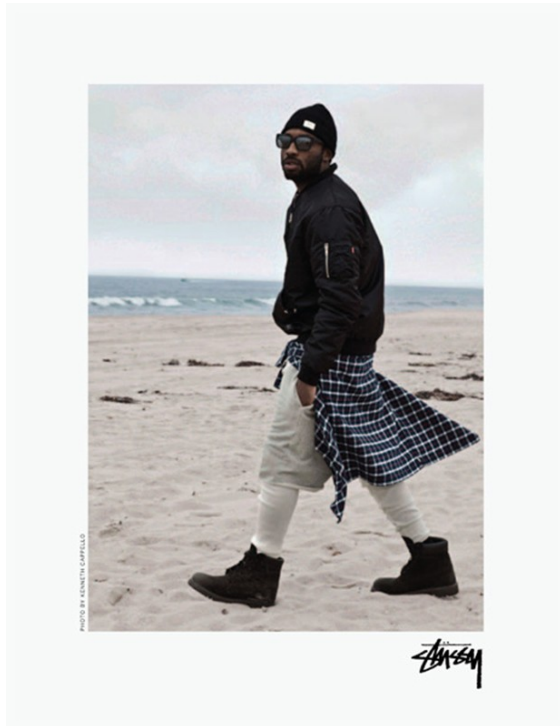

Art Department

Kenneth Cappello

www.art-dept.com