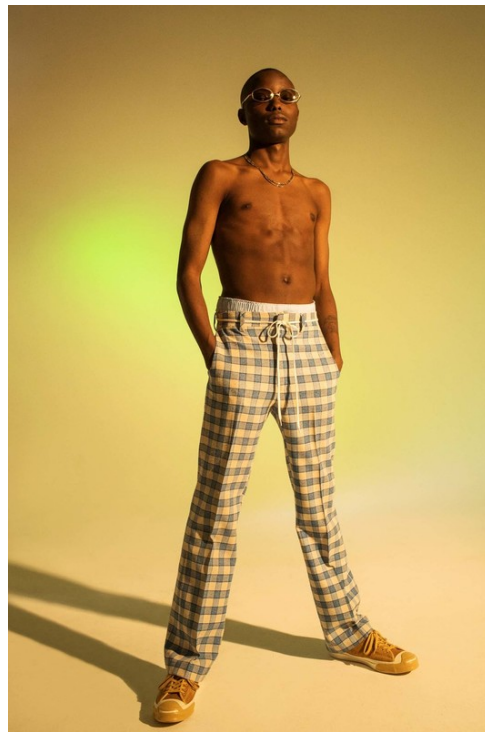

Art Department

Kenneth Cappello

www.art-dept.com