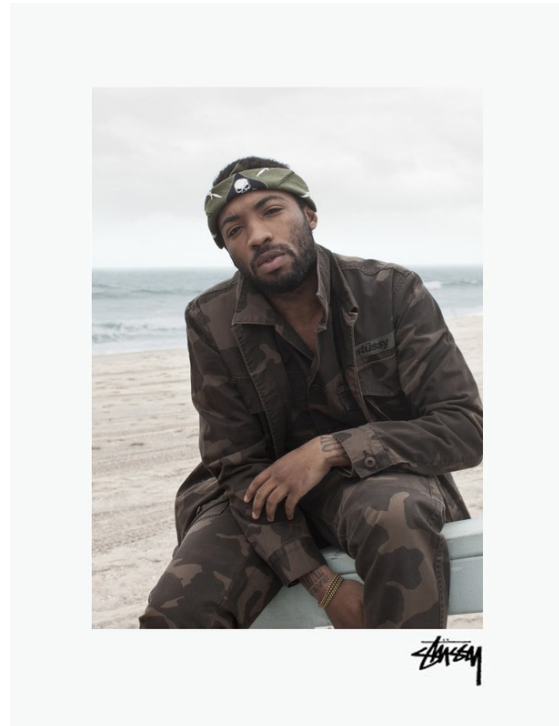

Art Department

Kenneth Cappello

www.art-dept.com