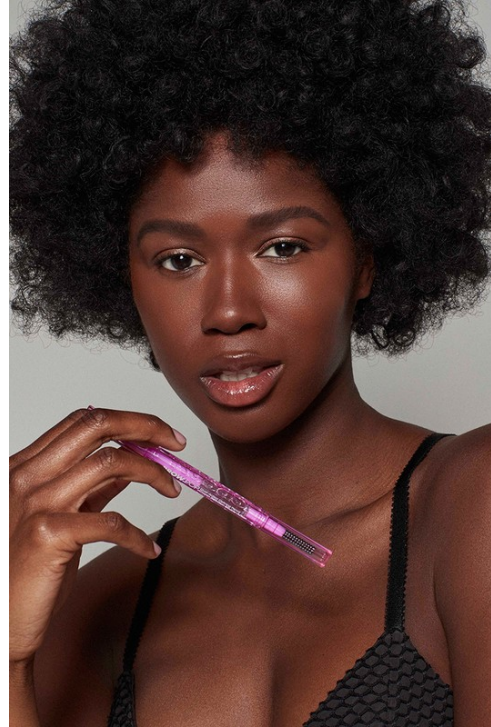

Art Department

Kenneth Cappello

www.art-dept.com