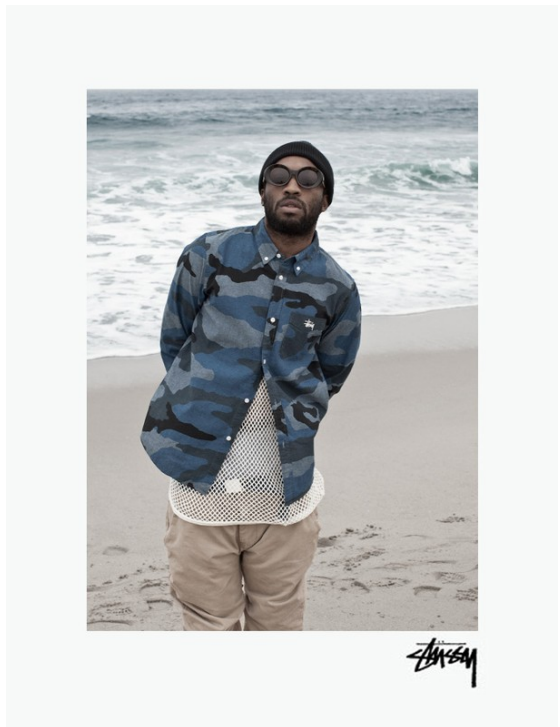

Art Department

Kenneth Cappello

www.art-dept.com