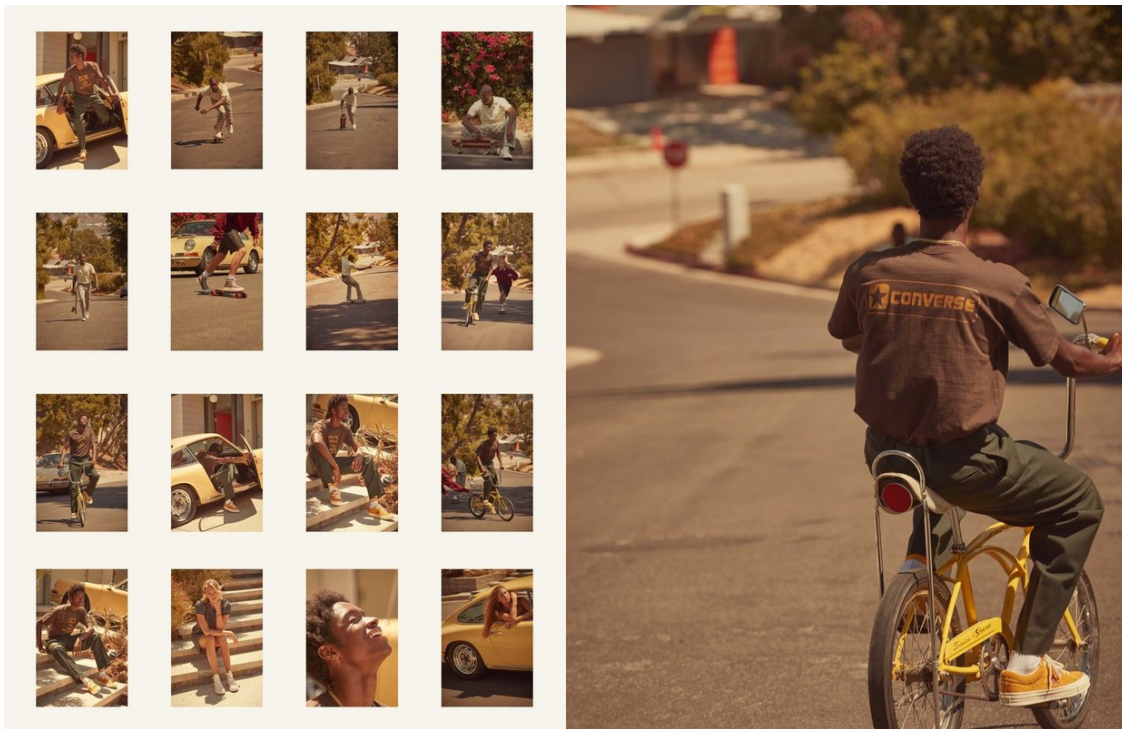

Art Department

Kenneth Cappello

www.art-dept.com