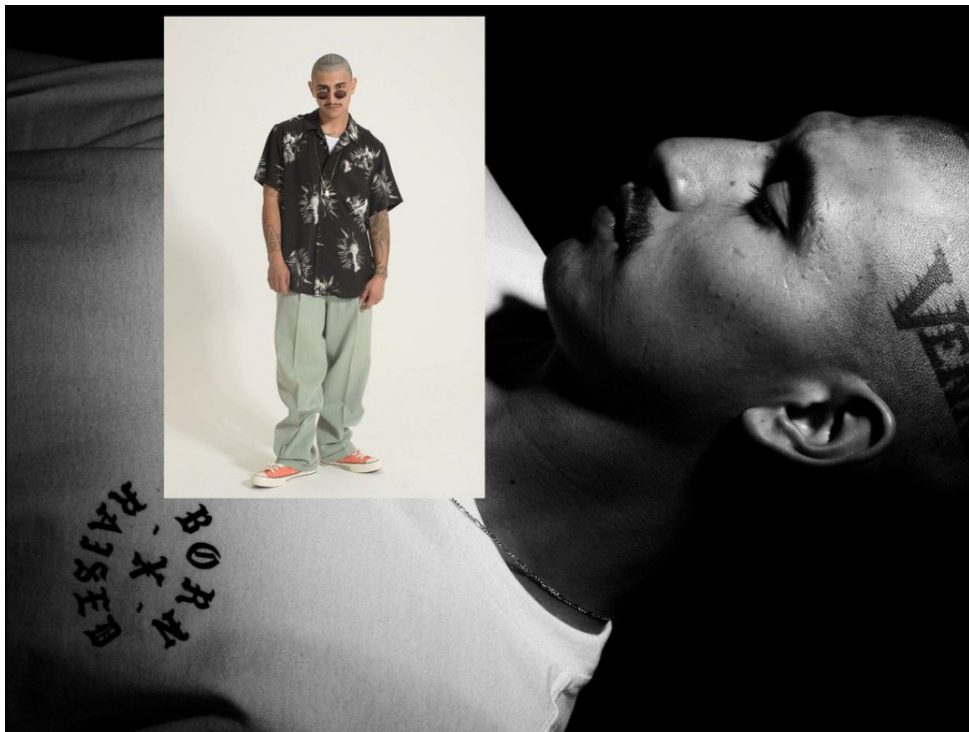

Art Department

Kenneth Cappello

www.art-dept.com