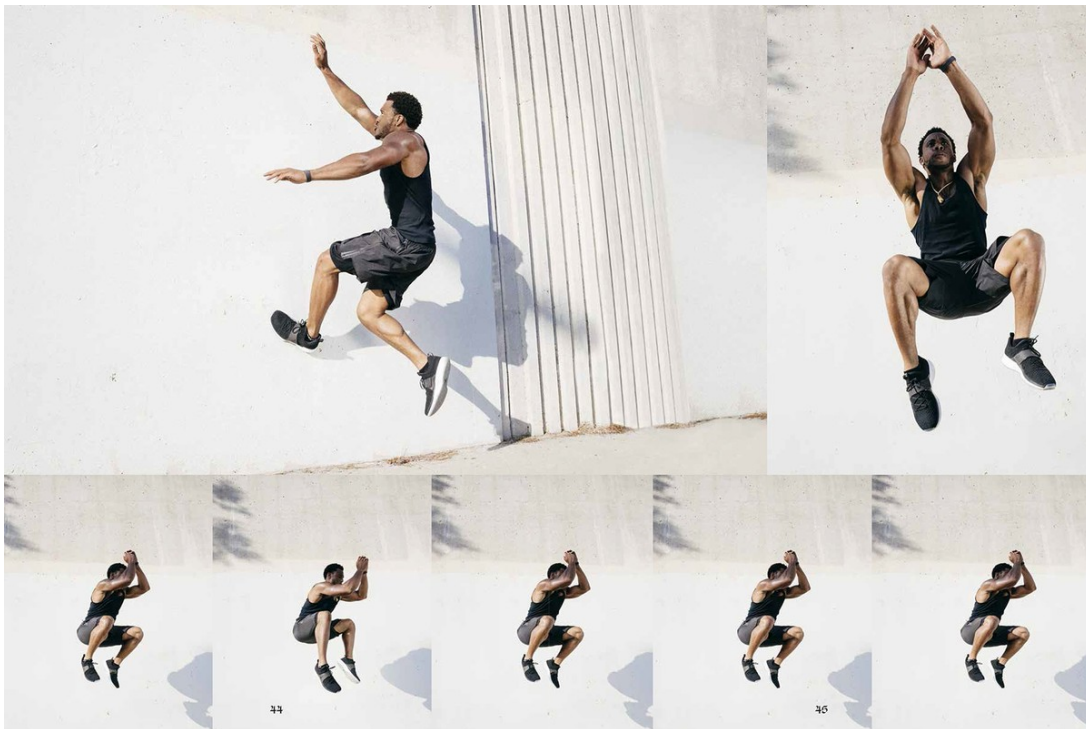

Art Department

Kenneth Cappello

www.art-dept.com