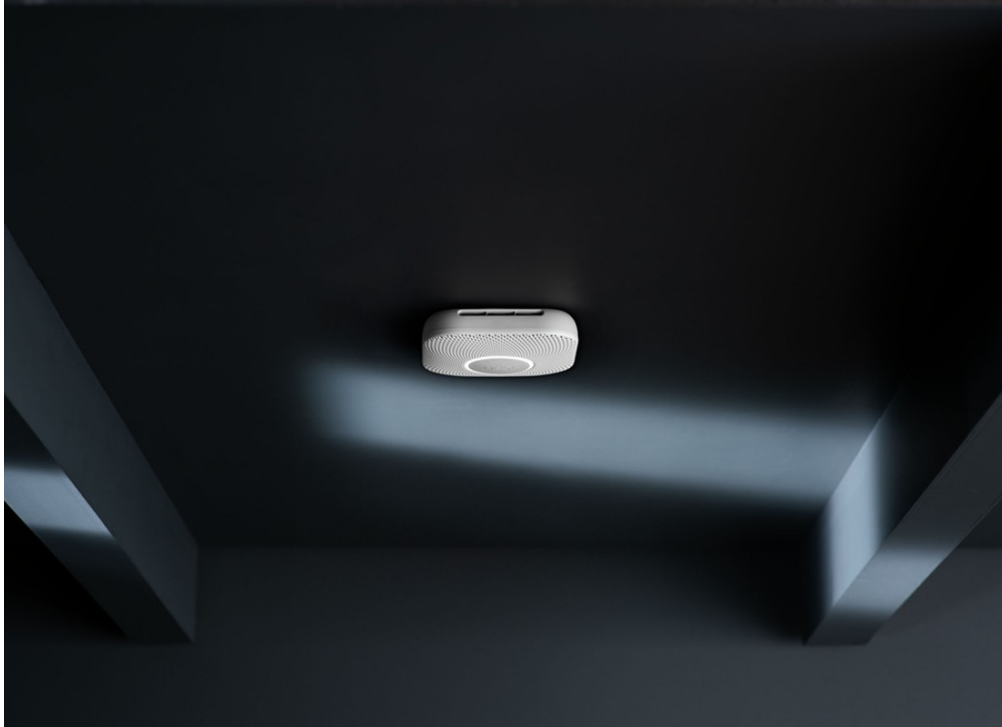

Art Department

Matthew Williams

www.art-dept.com