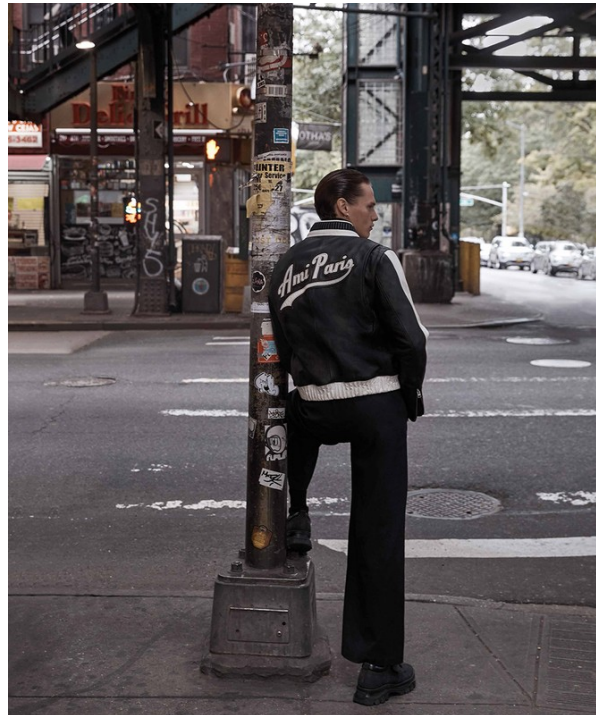

Art Department

Marc Anthony George

www.art-dept.com