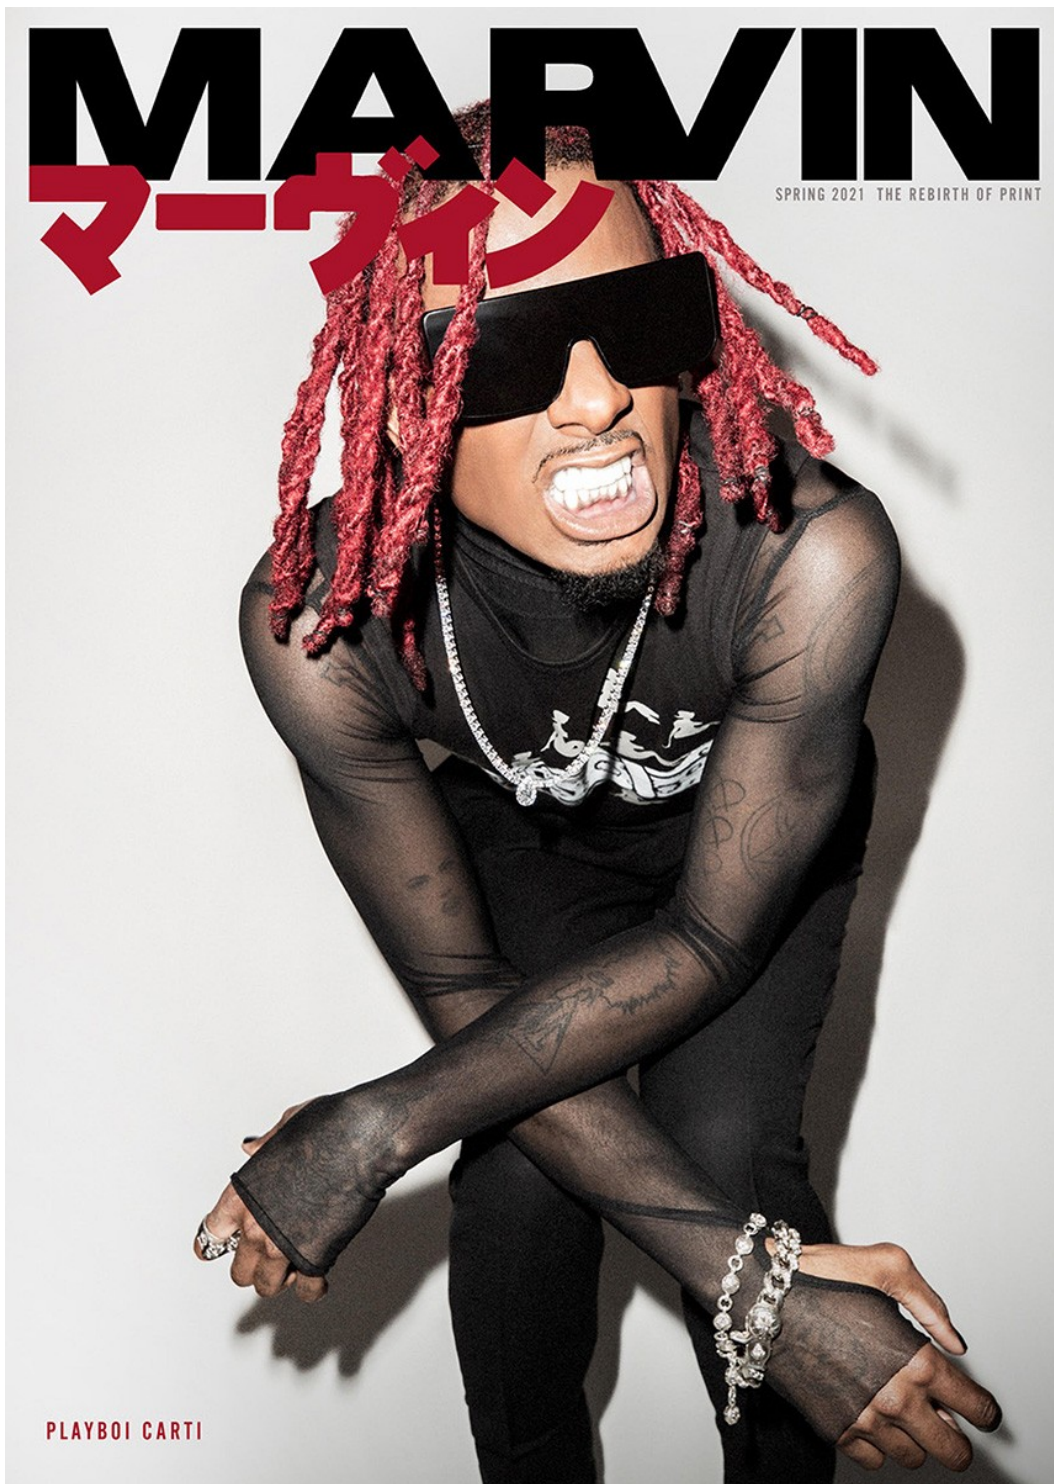

Art Department

Kenneth Cappello

www.art-dept.com