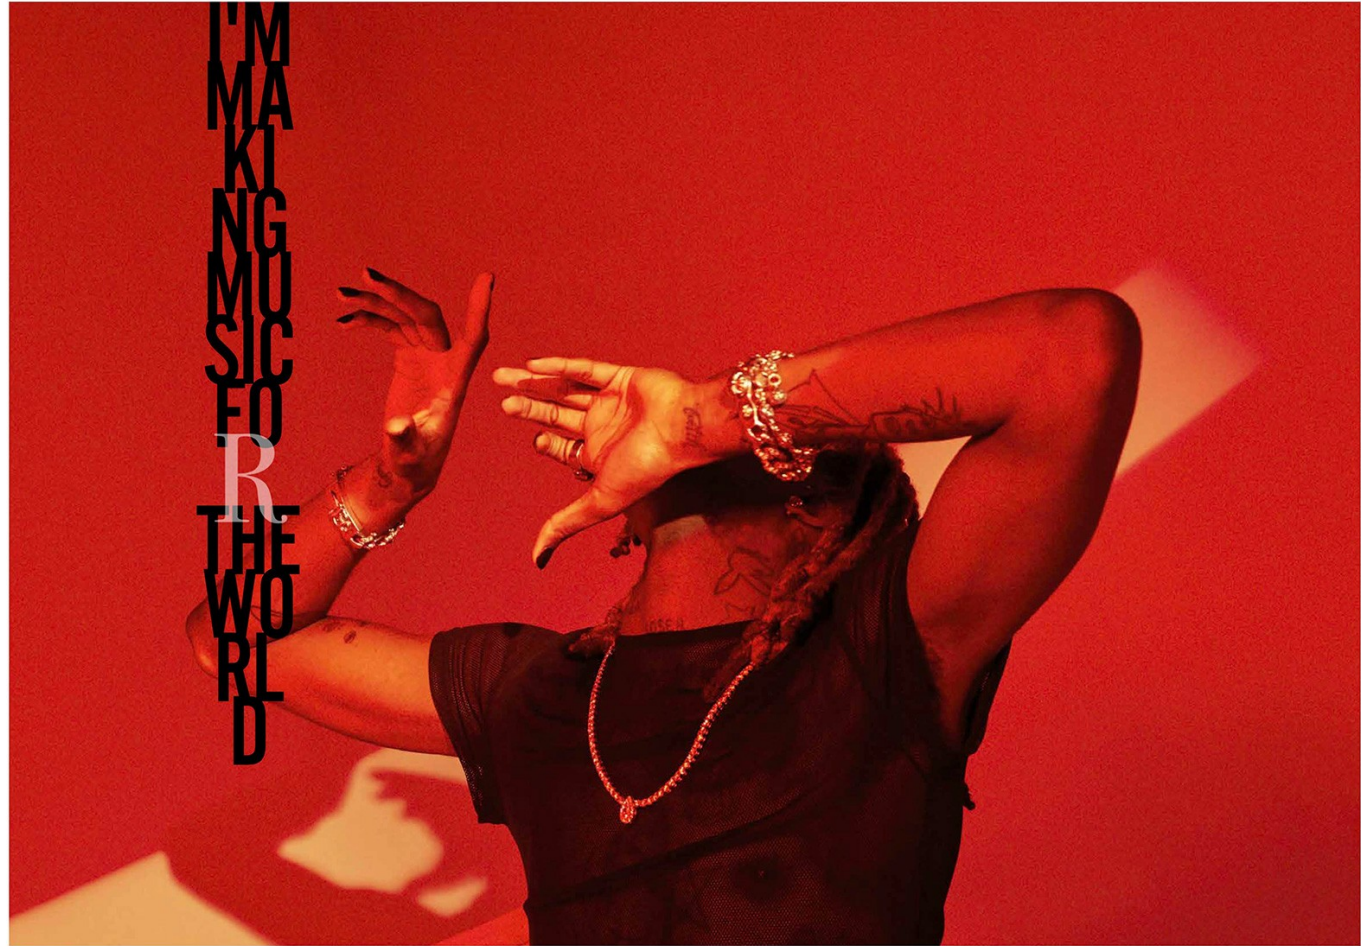

Kenneth Cappello

www.art-dept.com

Art Department

"PRIDE IS SELF-
DISCOVERY IN
WHAT MOVES YOU."

ASHLYN HARRIS
SHE/HER

LOVE UNITES
LOVE UNITES
LOVE UNITES

Kenneth Cappello

www.art-dept.com