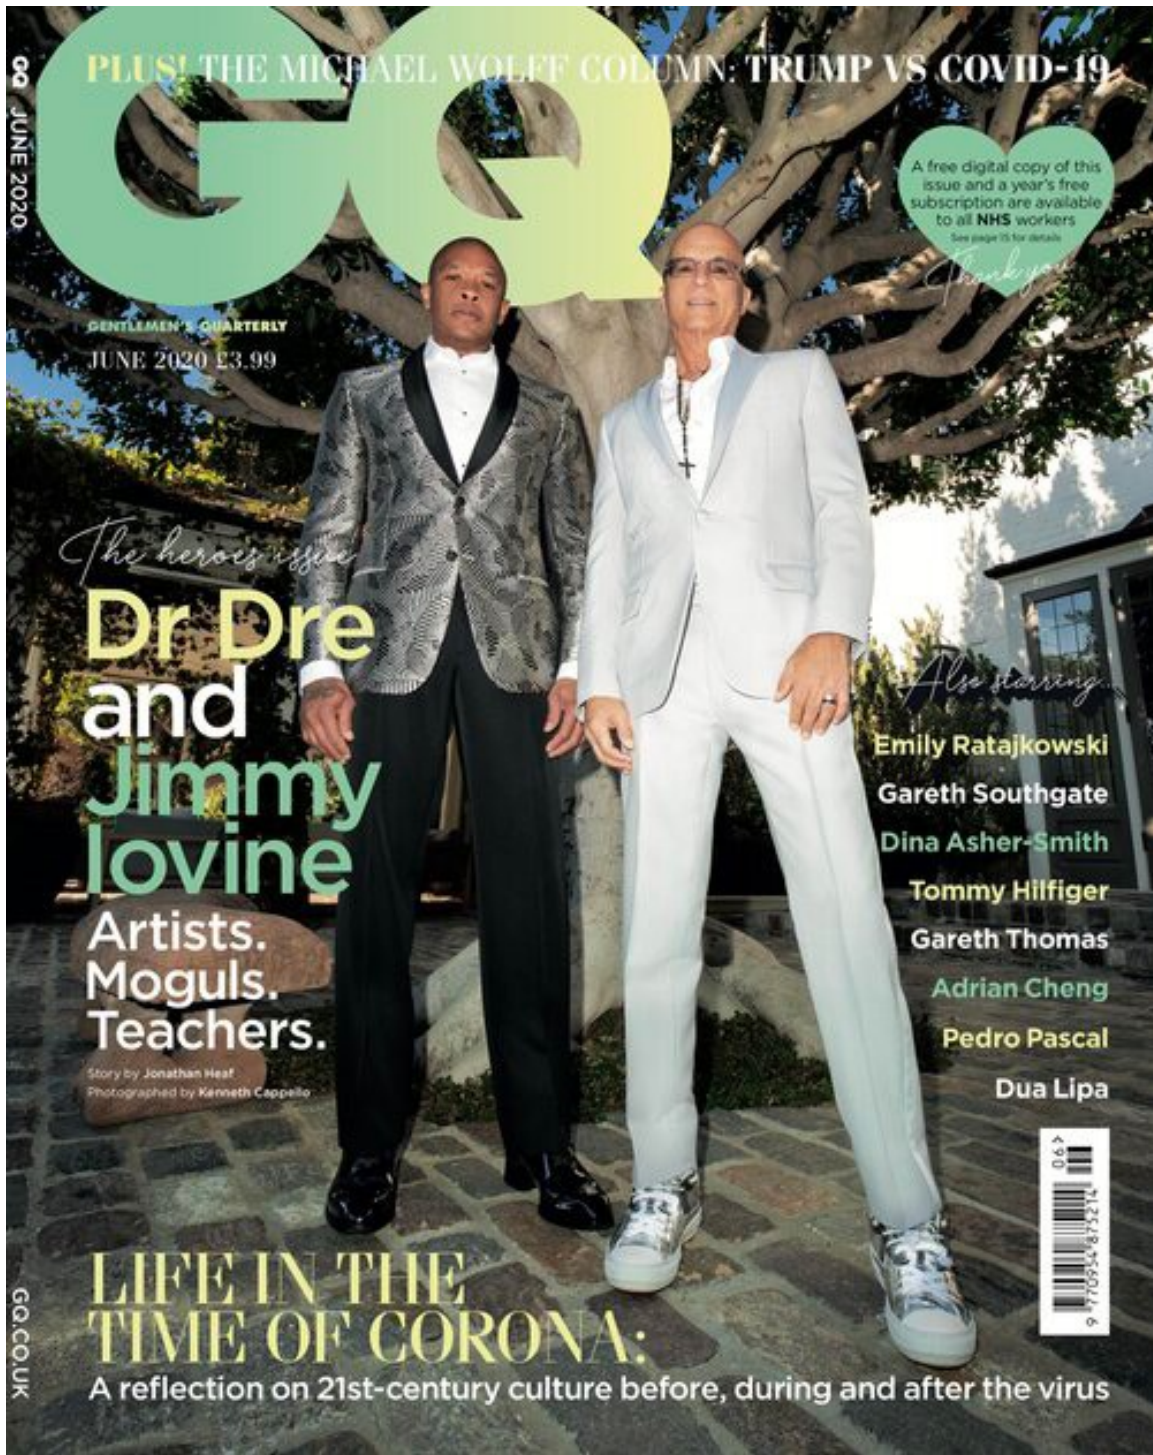

Art Department

Kenneth Cappello

www.art-dept.com