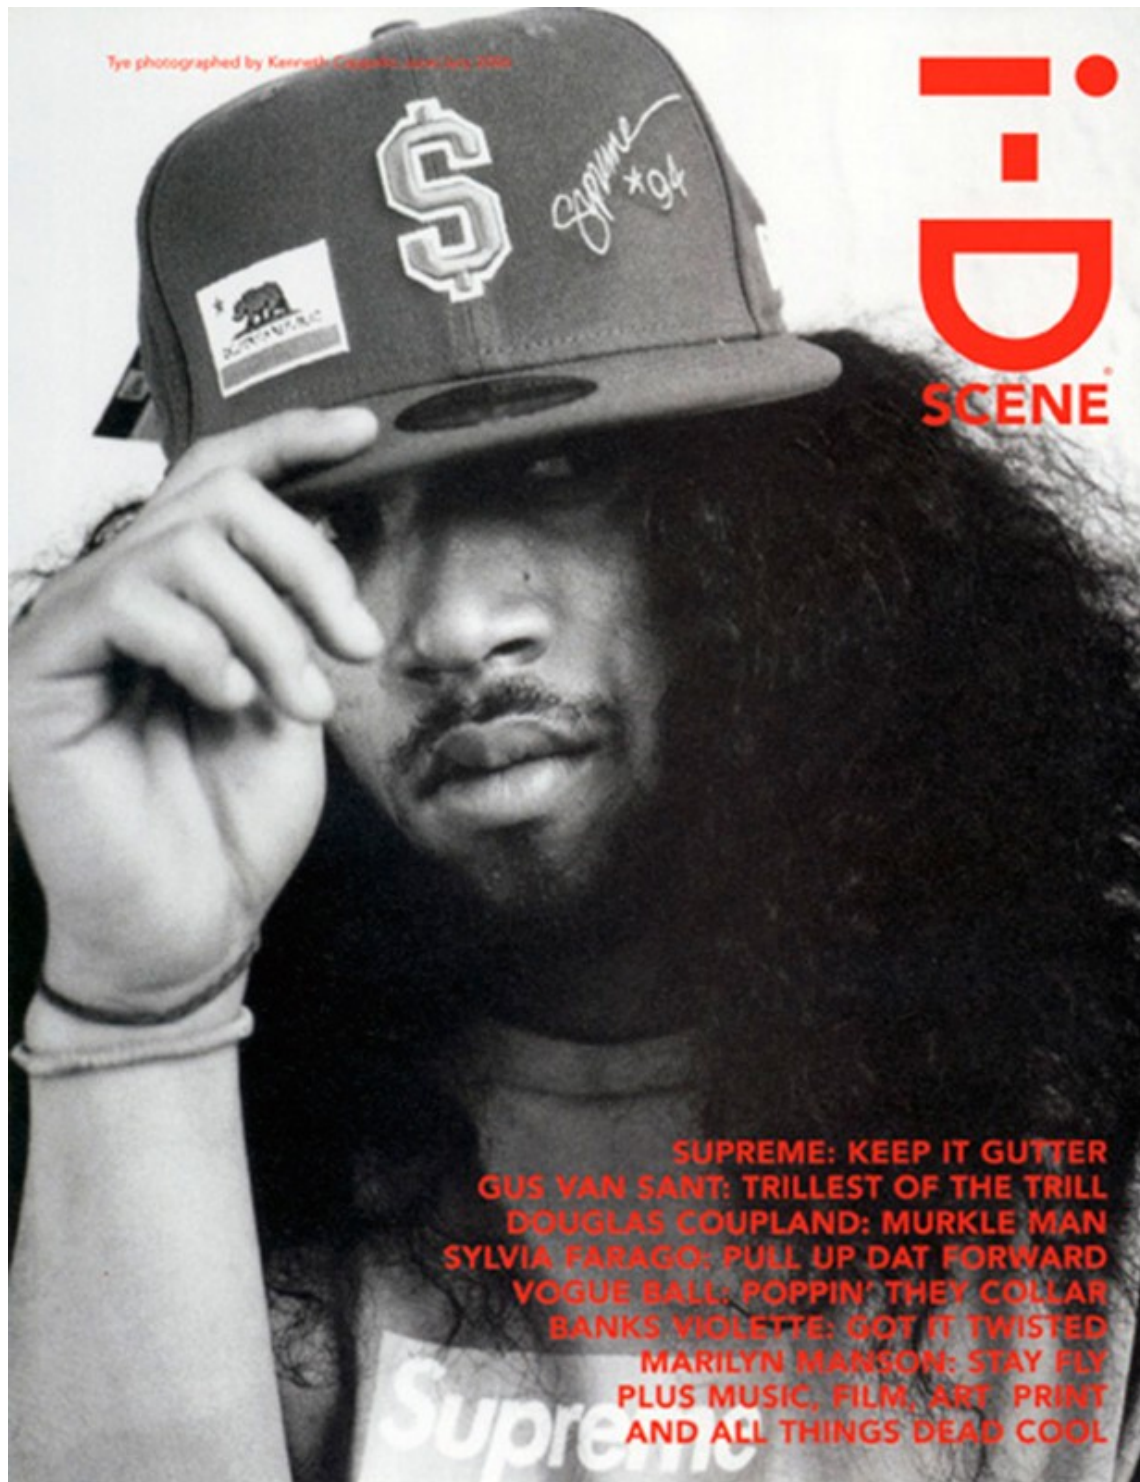

Art Department

Kenneth Cappello

www.art-dept.com