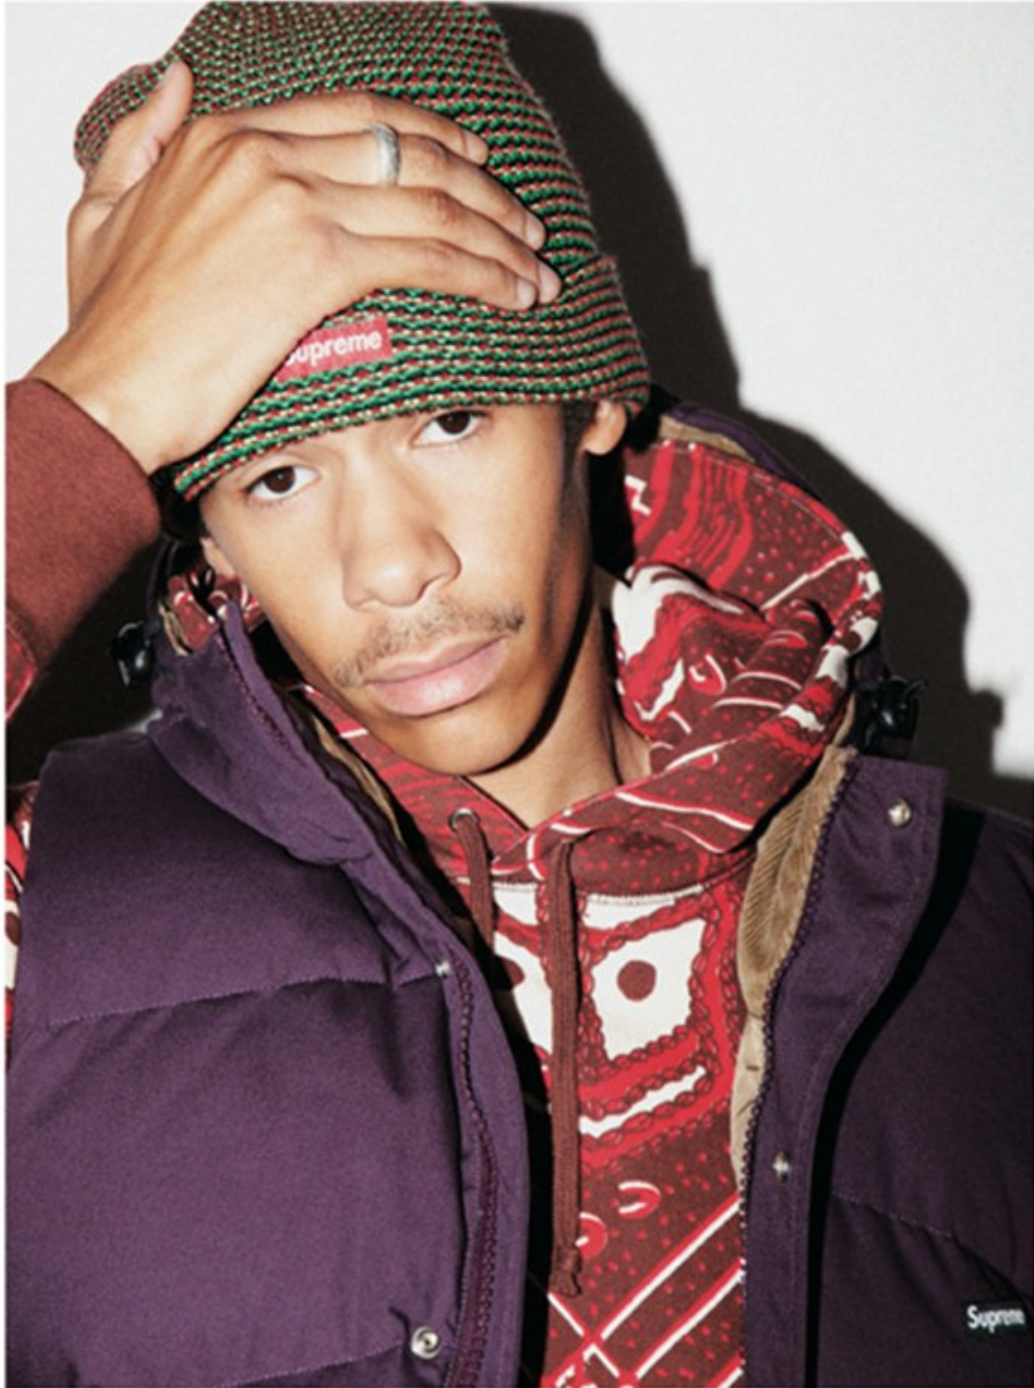

Taped Seam Fishtail / Power, Corruption, Lies Pullover / Stone Washed Slim Jean

Kenneth Cappello

www.art-dept.com

Art Department

Kenneth Cappello

www.art-dept.com

Art Department

Kenneth Cappello