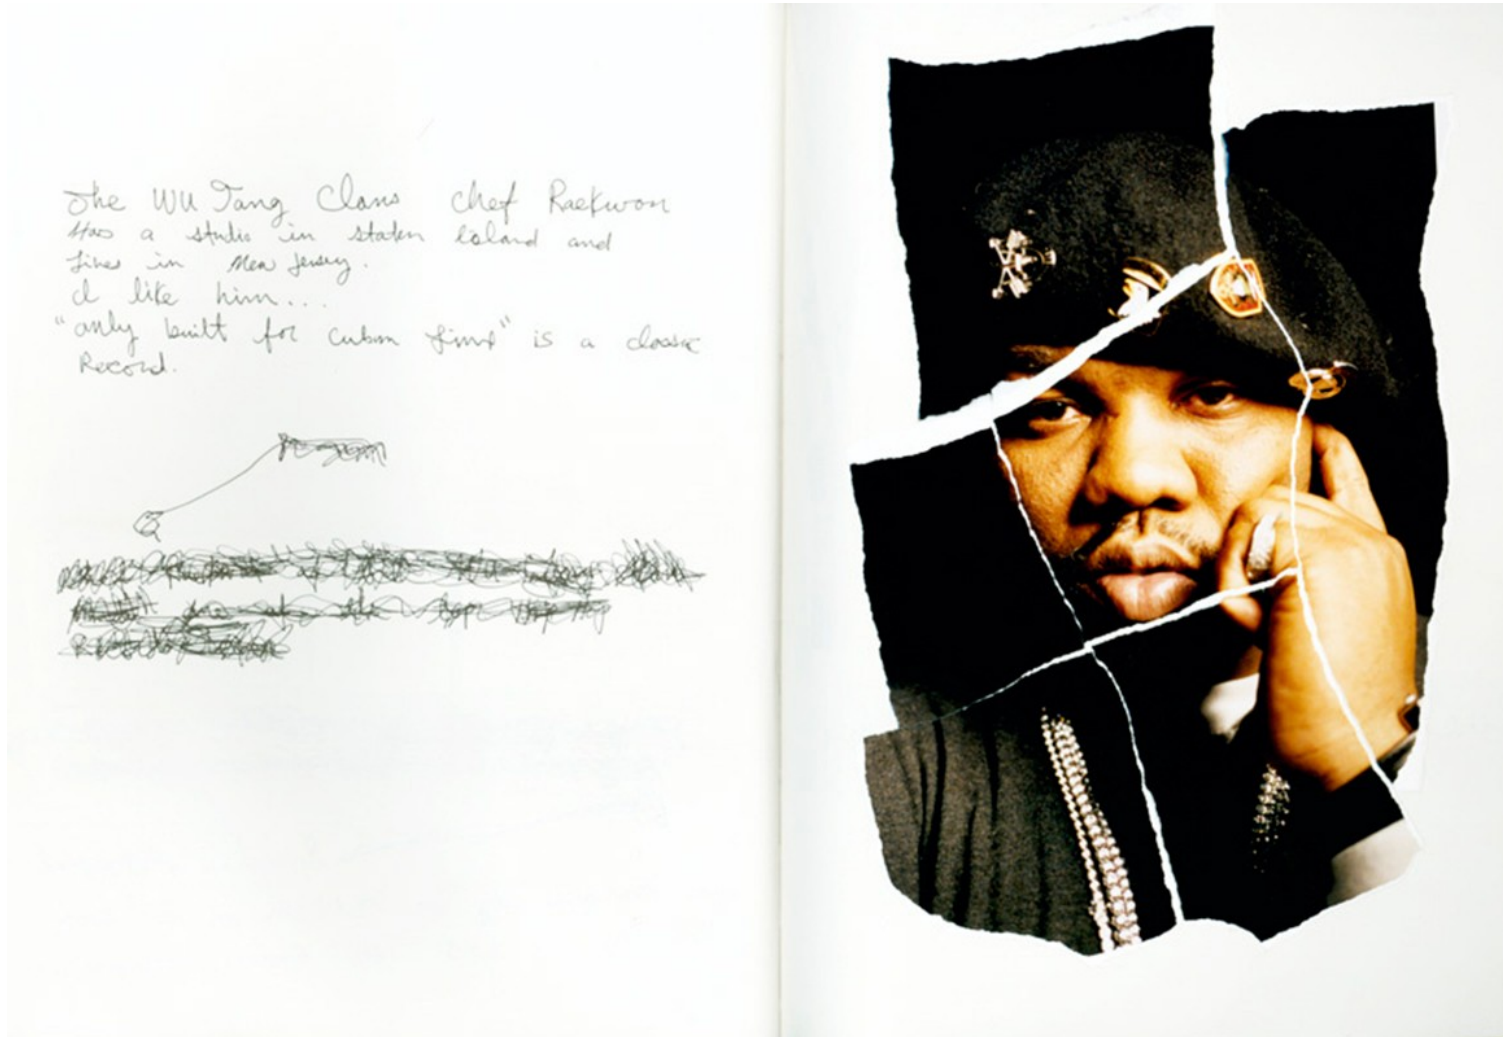

Art Department

Kenneth Cappello

www.art-dept.com