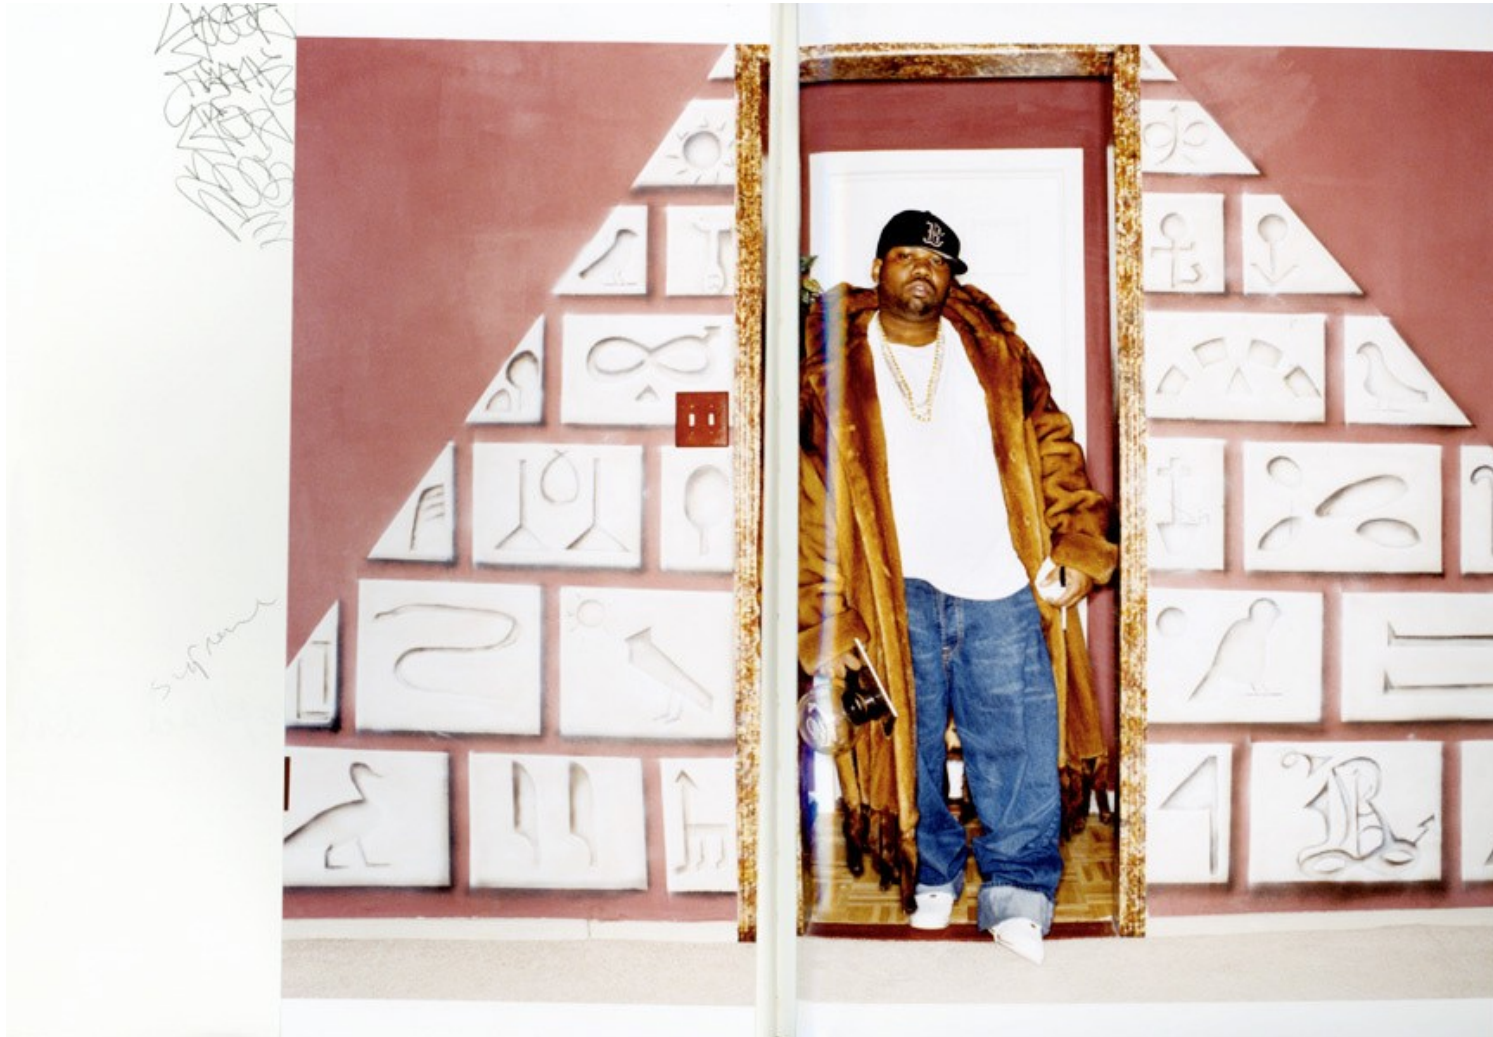

Art Department

www.art-dept.com