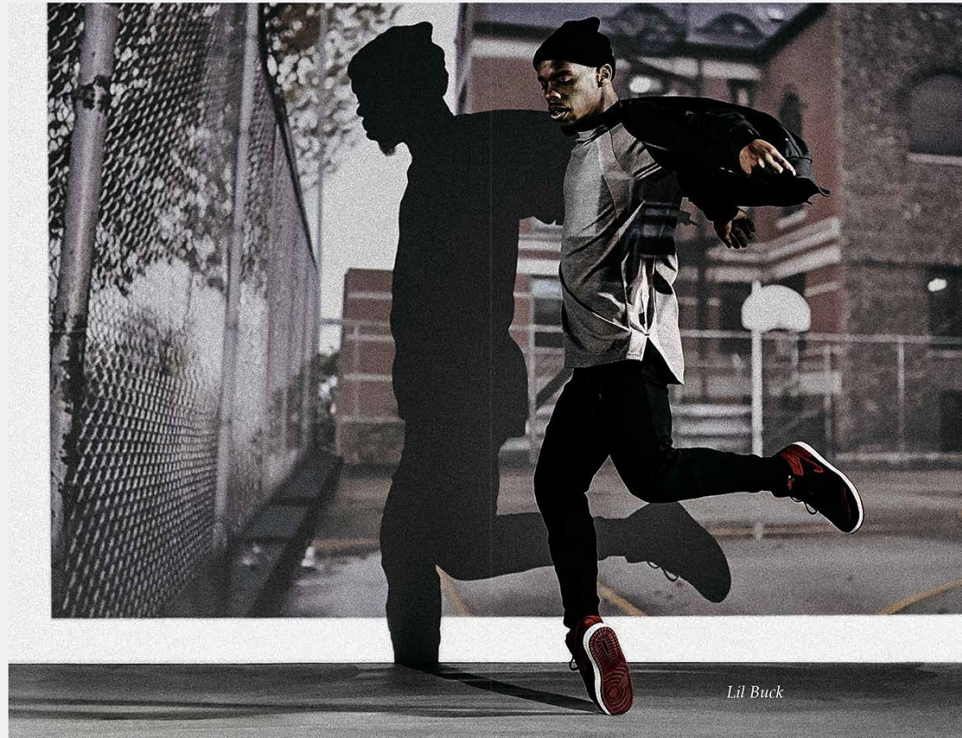

Art Department

114

115

Kenneth Cappello

www.art-dept.com