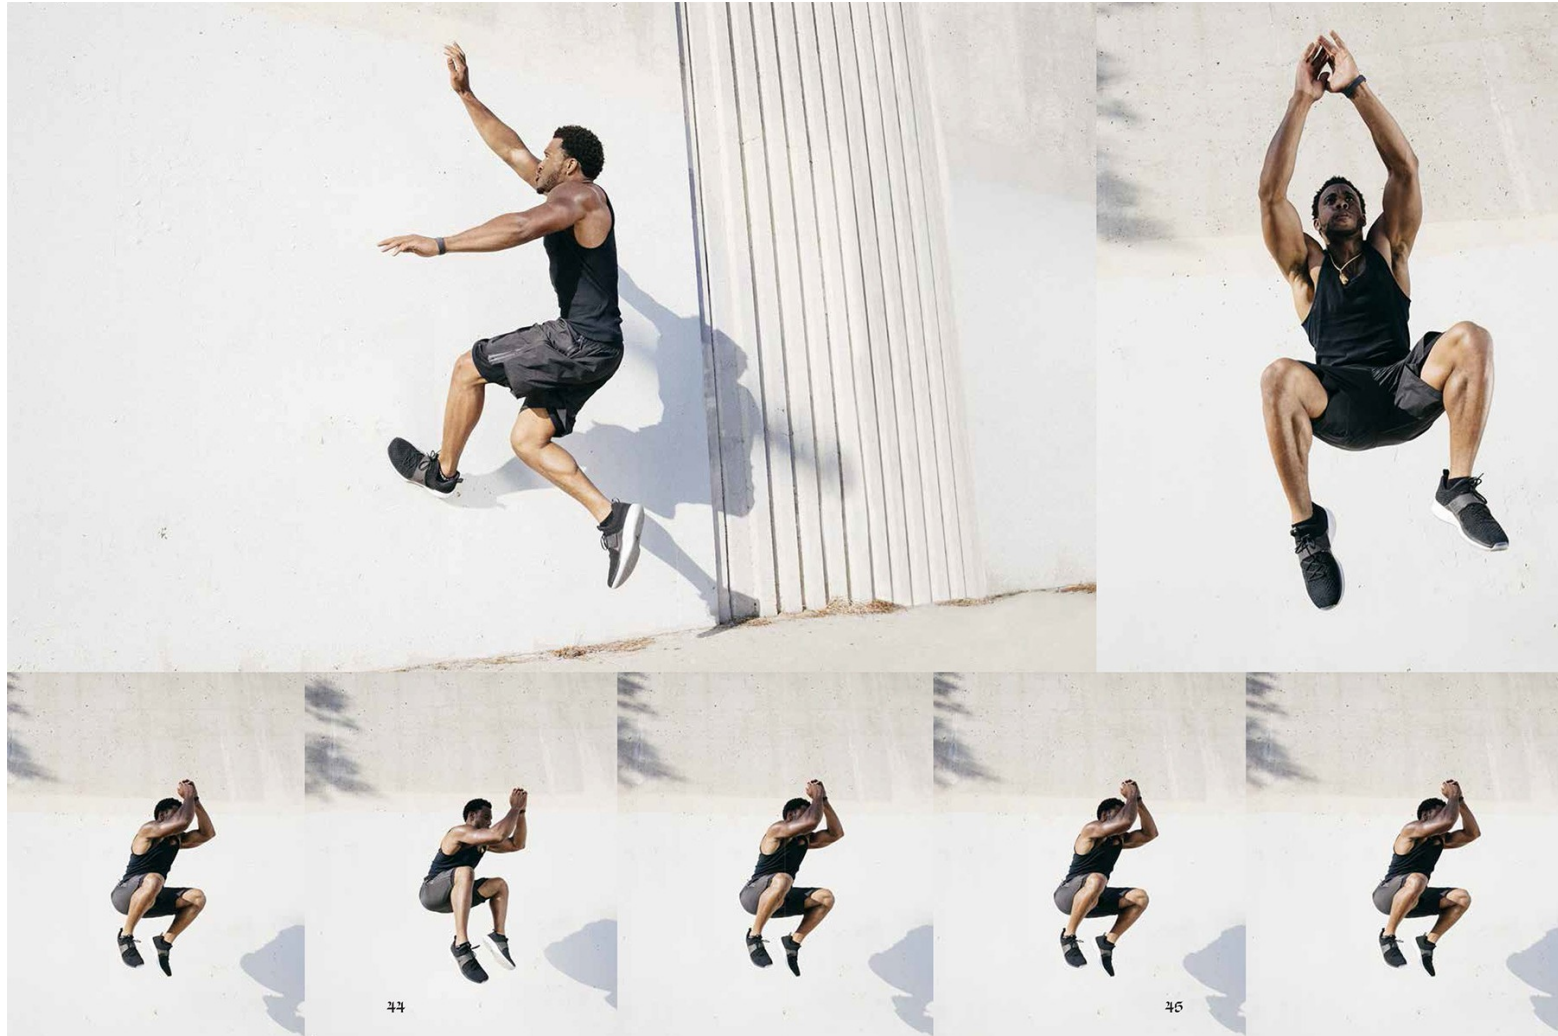

Art Department

Kenneth Cappello

www.art-dept.com