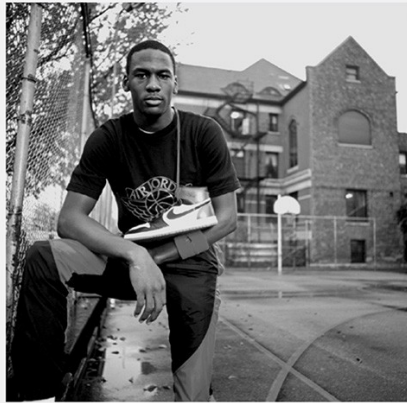

Art Department

Kenneth Cappello

www.art-dept.com

Art Department

Kenneth Cappello

www.art-dept.com

Art Department

**IN 1984, MJ LAUNCHED
THE ORIGINAL AJ1 ON
THE PLAYGROUNDS OF
CHICAGO. THIS ICONIC
PHOTOGRAPH WAS THE
GENESIS OF WHAT THE
BRAND HAS BECOME
TODAY...**

6

7

Kenneth Cappello

www.art-dept.com

Art Department

A black and white photograph of an outdoor playground. The scene includes a paved area with a basketball hoop, a bench, and a large, multi-level play structure. The background is filled with trees and a clear sky. Overlaid on the image is a large, bold, white text block.