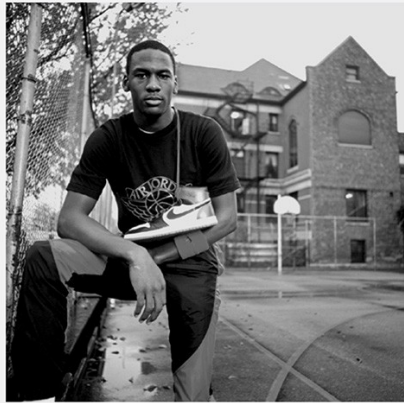

Art Department

Kenneth Cappello

www.art-dept.com

Art Department

Kenneth Cappello

www.art-dept.com

Art Department

IN 1984, MJ LAUNCHED THE ORIGINAL AJ1 ON THE PLAYGROUNDS OF CHICAGO. THIS ICONIC PHOTOGRAPH WAS THE GENESIS OF WHAT THE BRAND HAS BECOME TODAY...