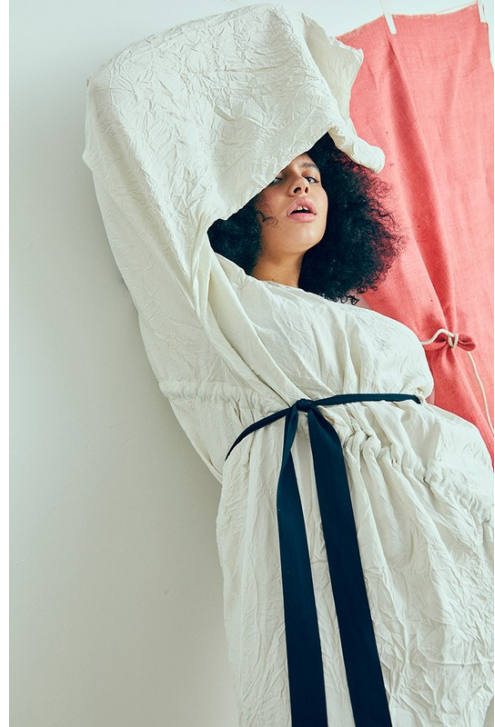

Art Department

Hikari Tezuka

www.art-dept.com