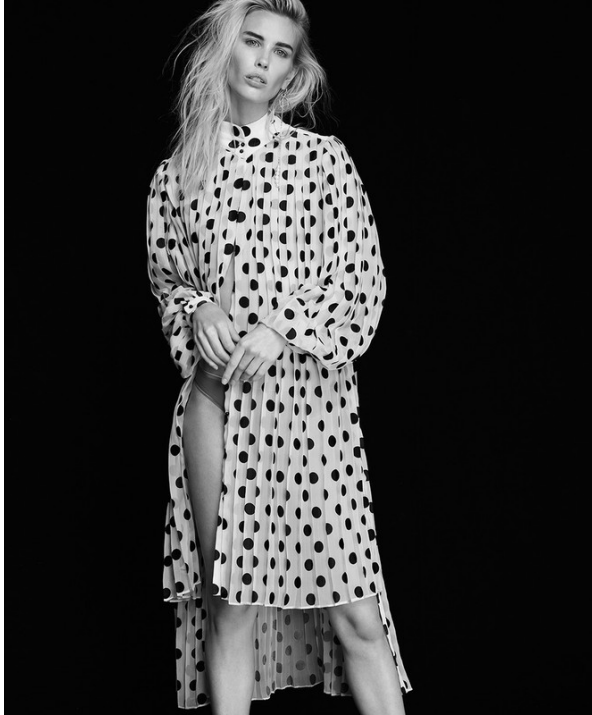

Art Department

Katsumi Matsuo

www.art-dept.com