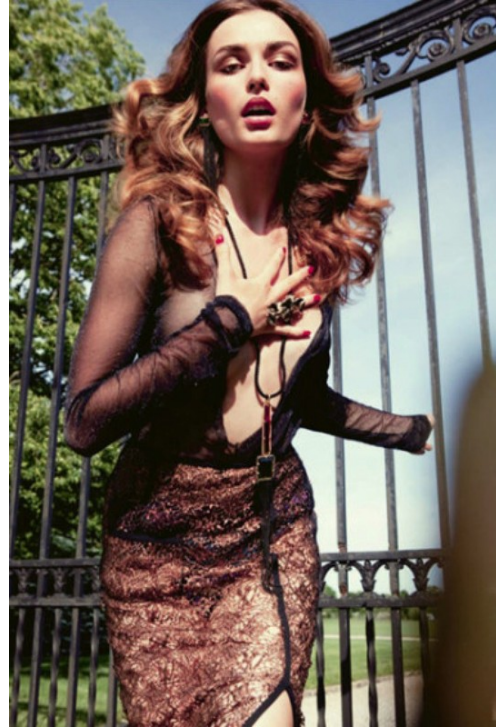

Art Department

Katsumi Matsuo

www.art-dept.com