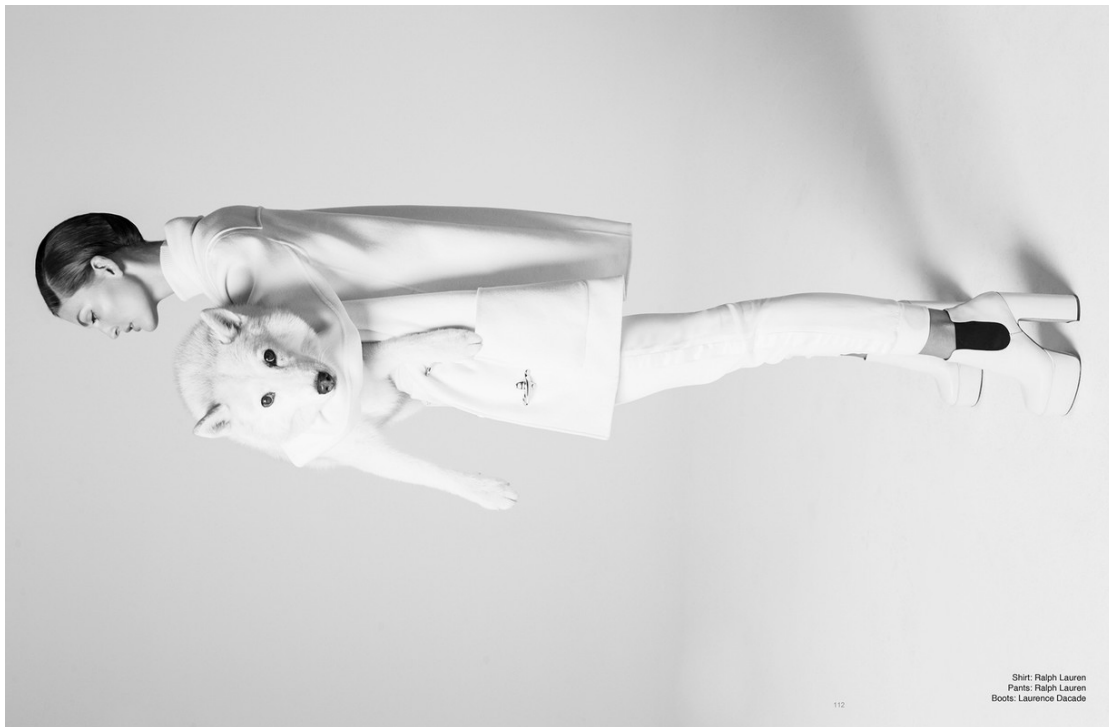

Art Department

Katsumi Matsuo

www.art-dept.com