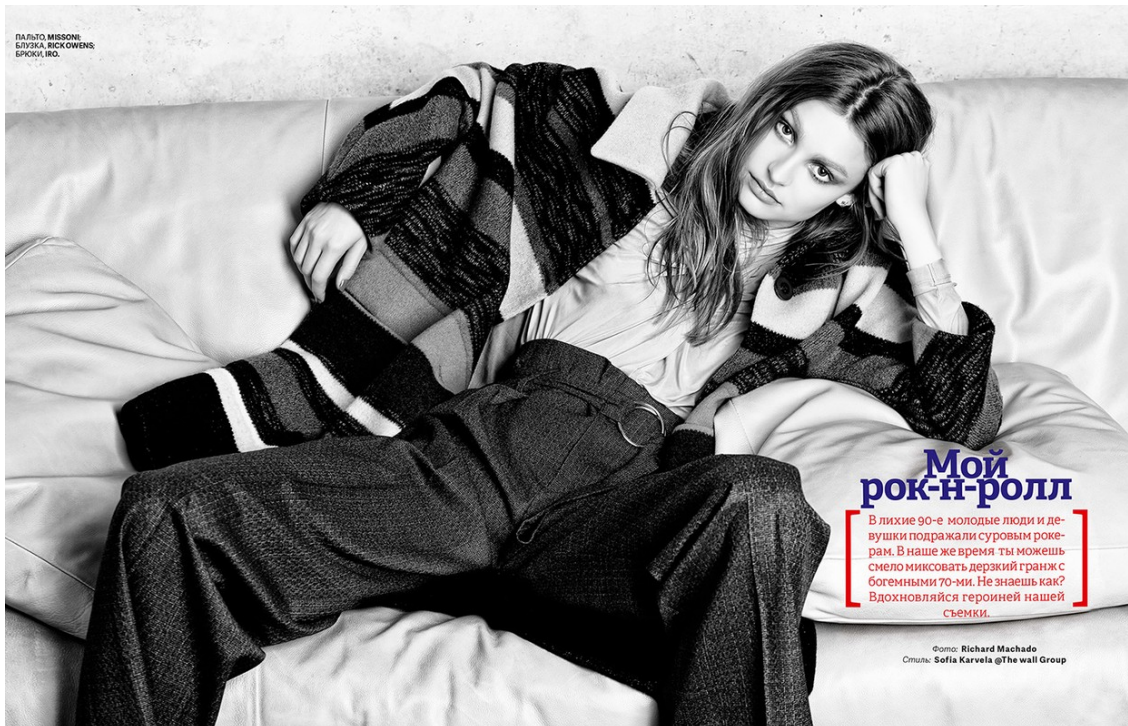

Art Department

Katsumi Matsuo

www.art-dept.com