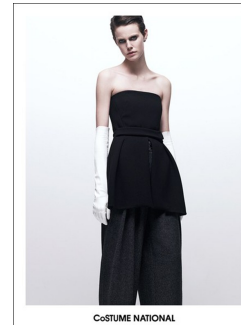

Art Department

Nicolas Eldin

www.art-dept.com

Art Department

PAULA MENDOZA

UNISEX RAD 24H

COSTUME NATIONAL

COSTUME NATIONAL