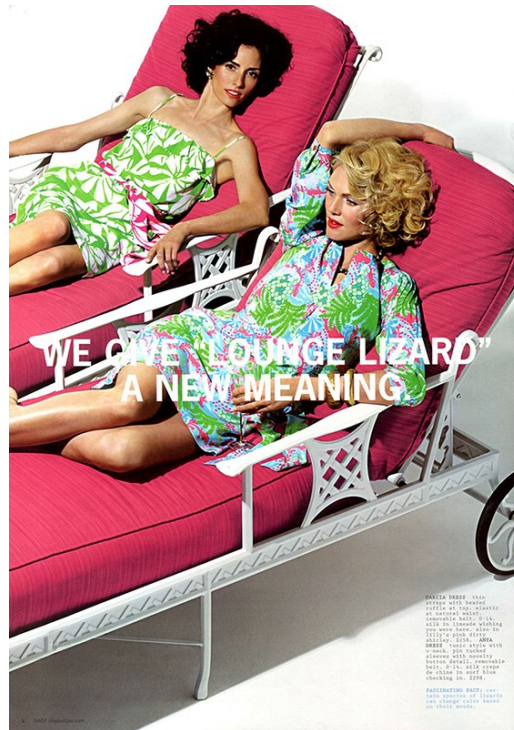

Art Department

Rebecca Plymate

www.art-dept.com