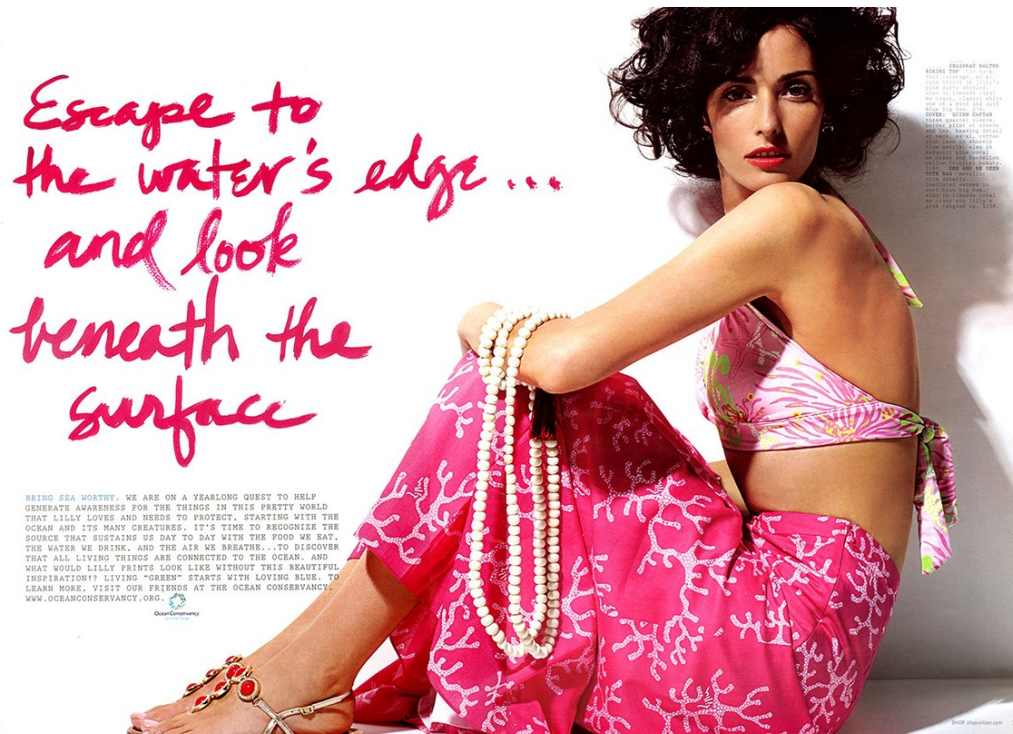

Art Department

Rebecca Plymate

www.art-dept.com