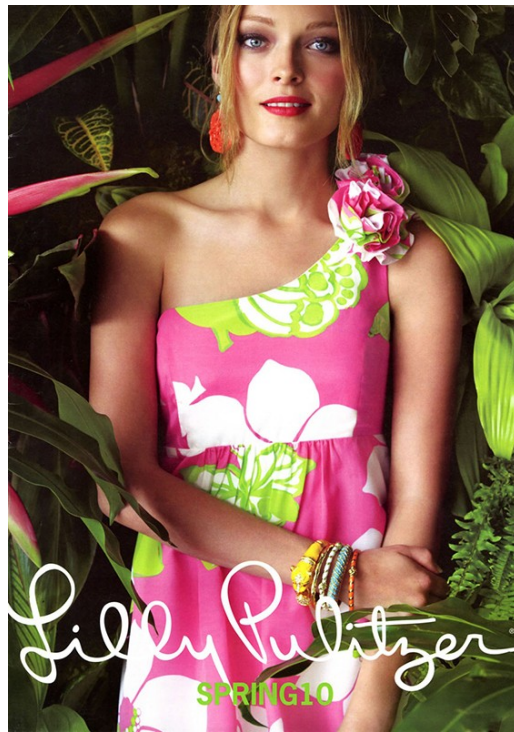

Art Department

Rebecca Plymate

www.art-dept.com