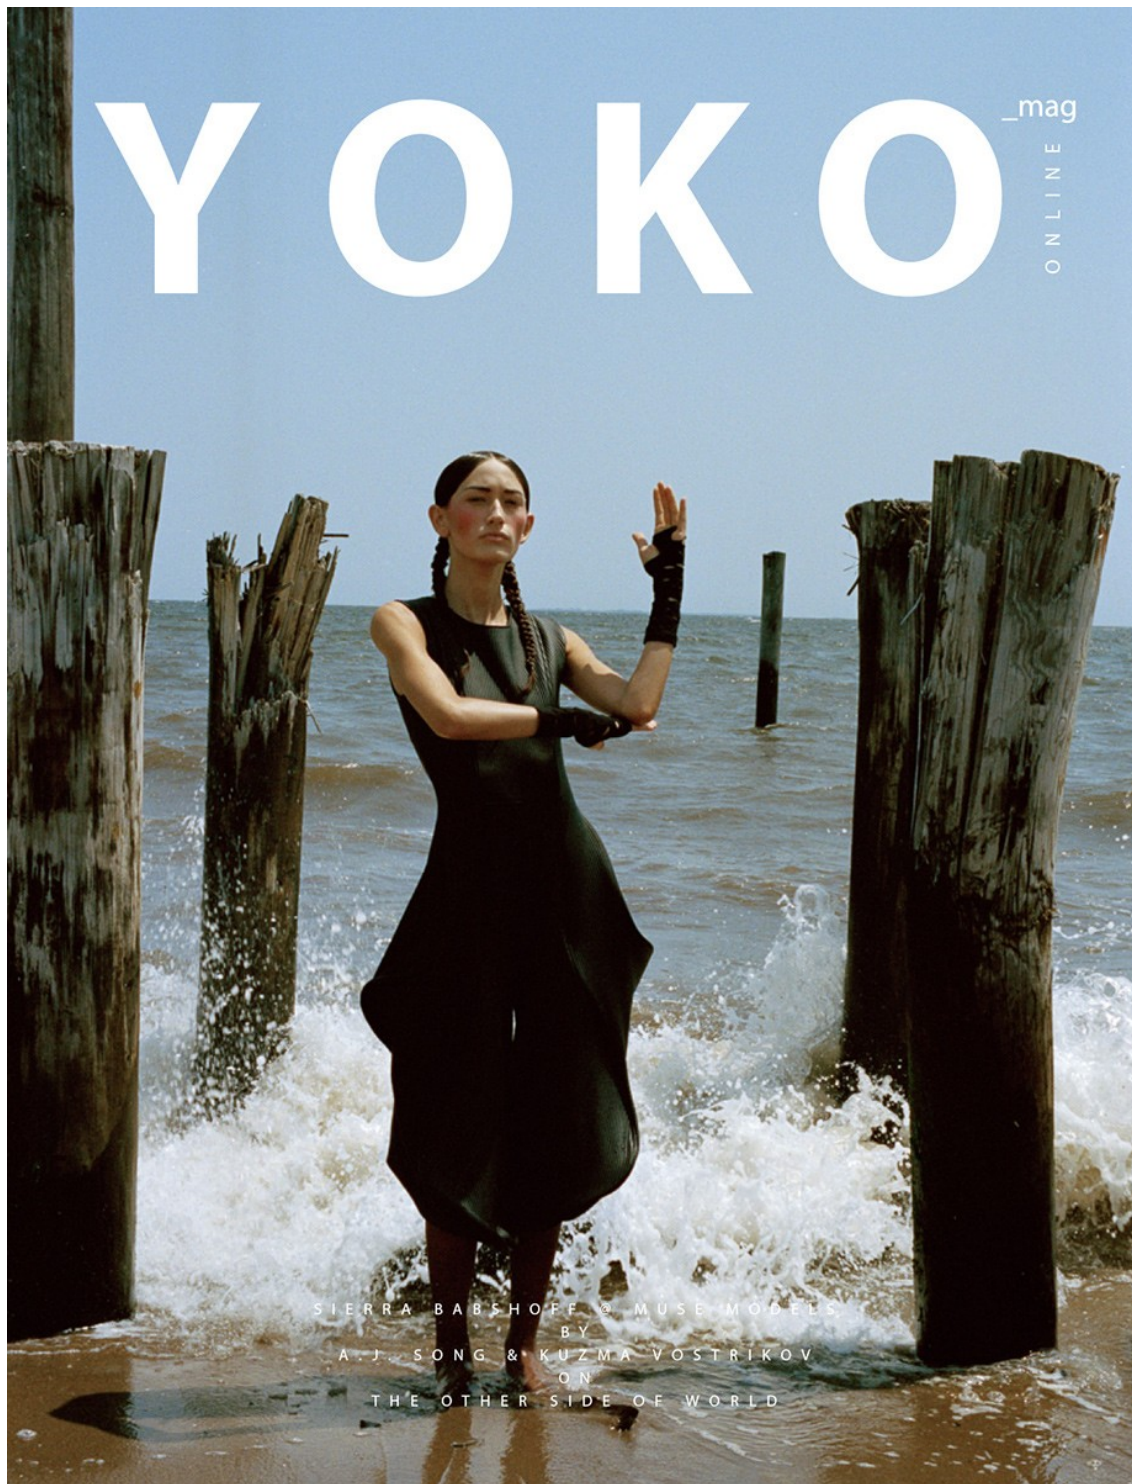

Art Department

Sacha Harford

www.art-dept.com