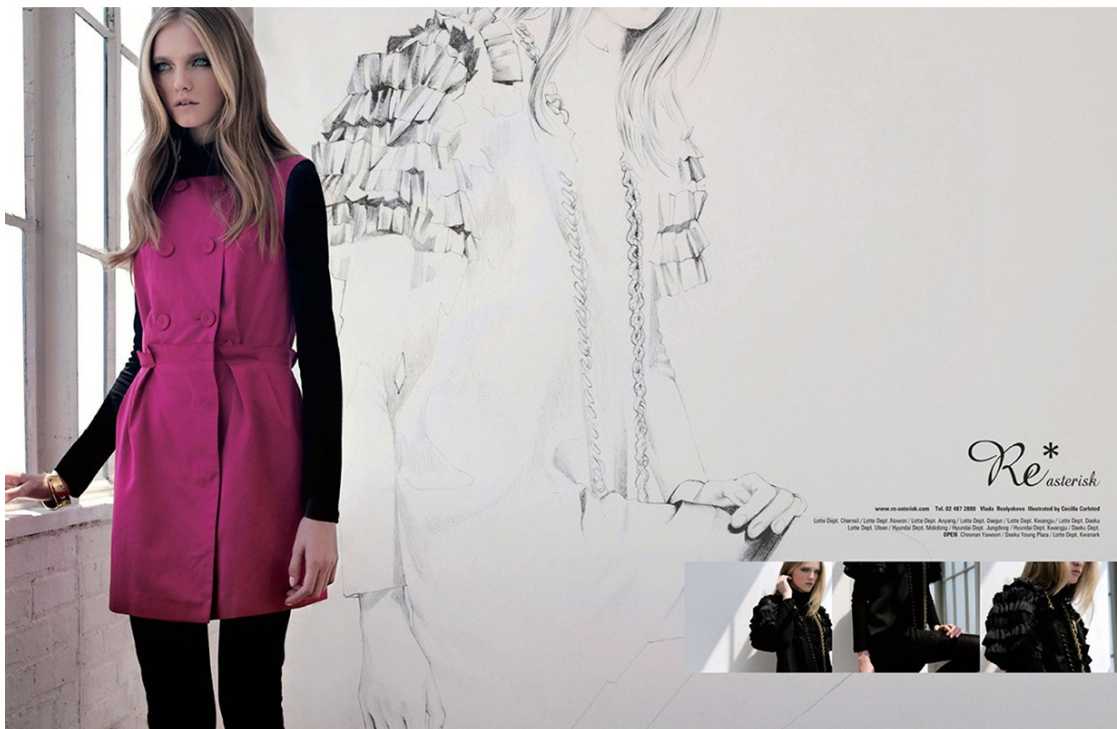

Art Department

Sam Leonardi

www.art-dept.com