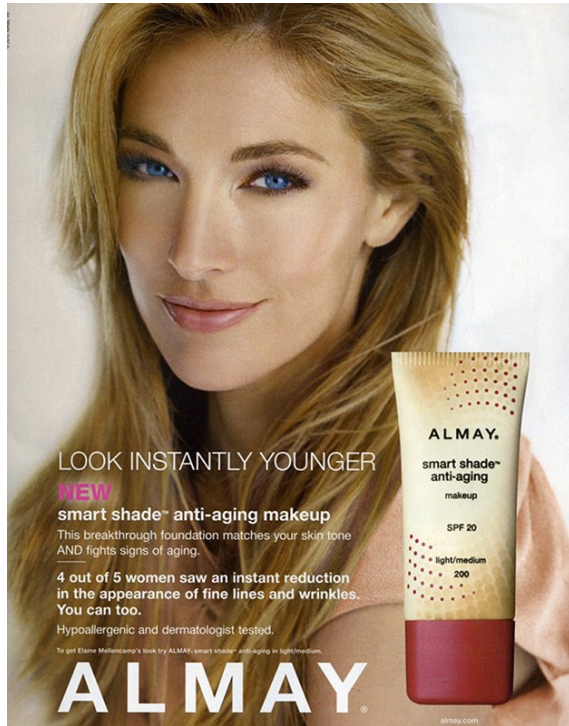

Art Department

Sam Leonardi