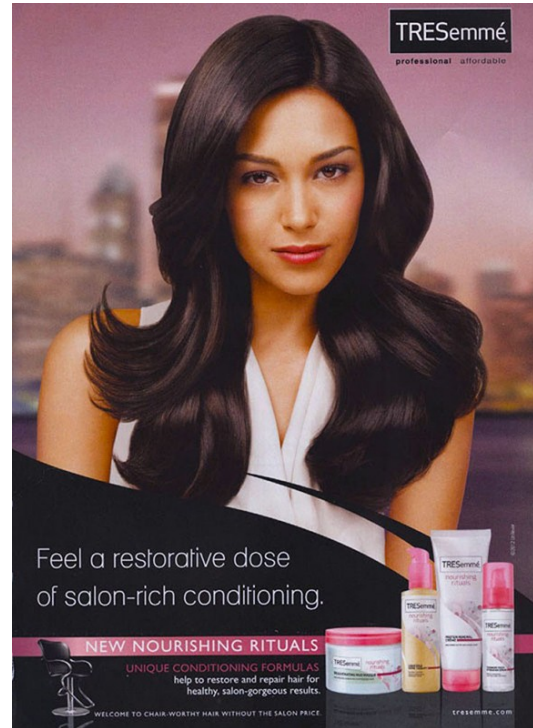

Art Department

Sam Leonardi