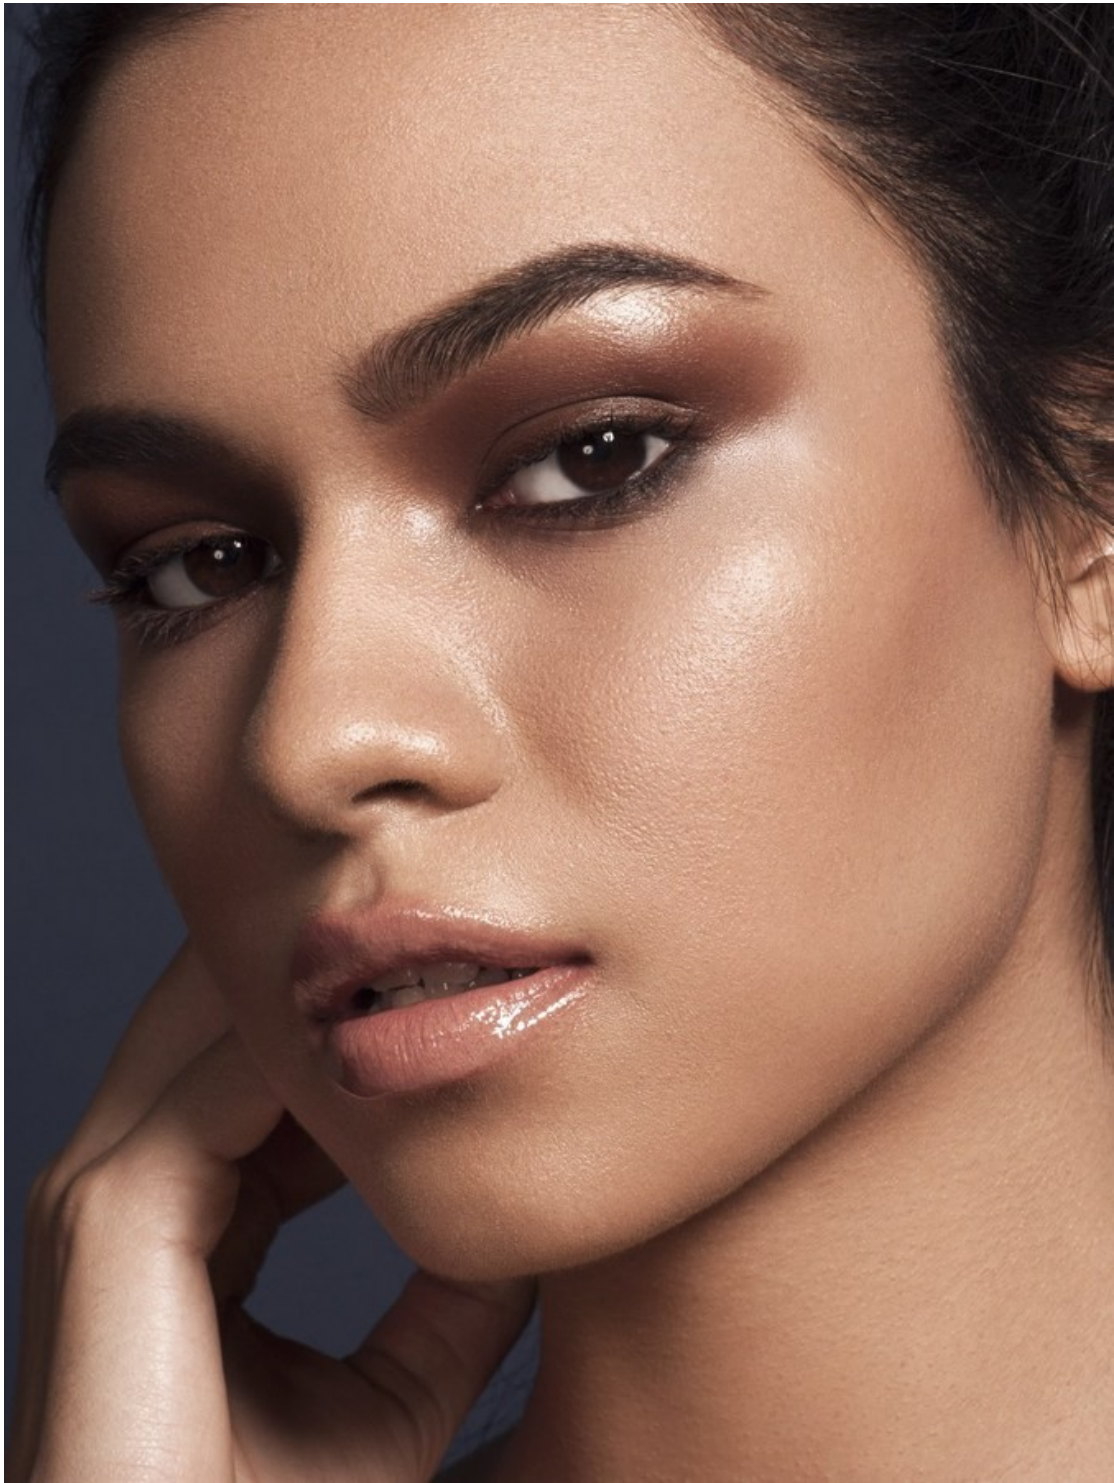

Art Department

Fredy Anaya

www.art-dept.com