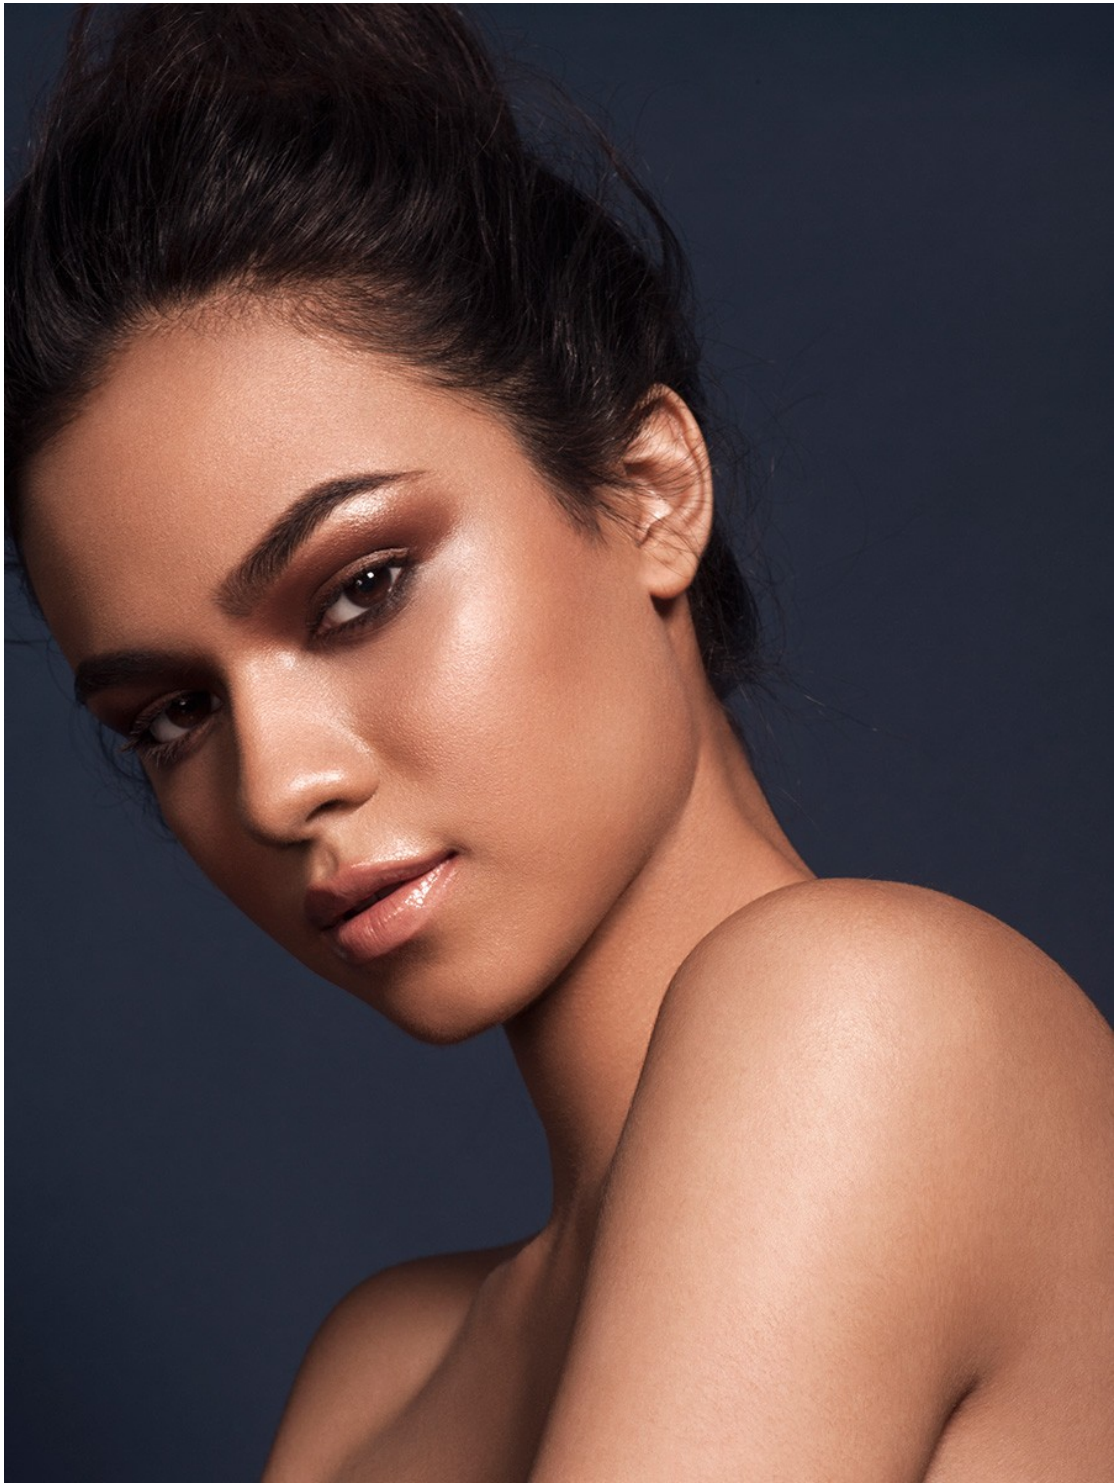

Art Department

Fredy Anaya

www.art-dept.com