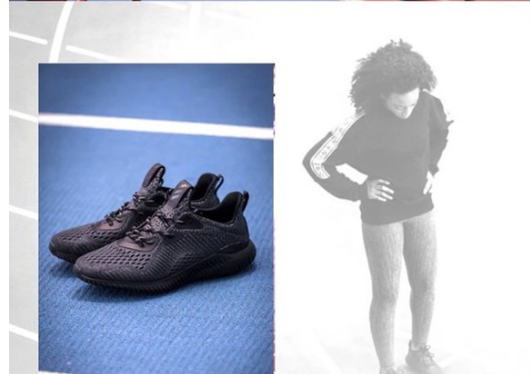

Art Department

Janera Rose

www.art-dept.com