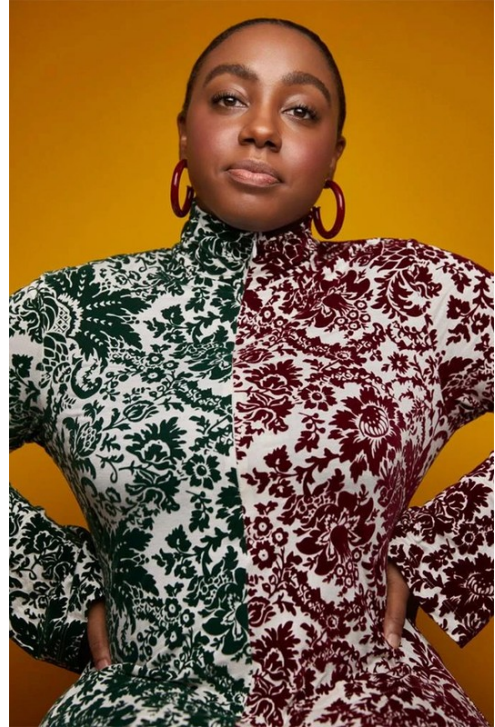

Art Department

Janera Rose

www.art-dept.com