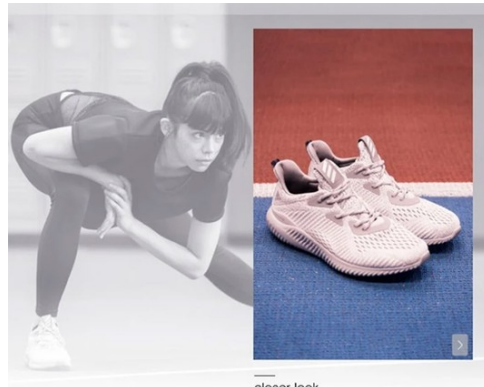

Art Department

closer look