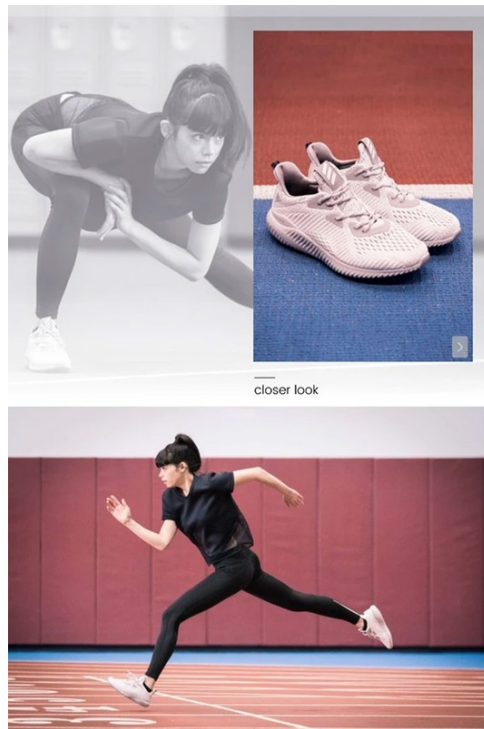

Art Department

Janera Rose

www.art-dept.com