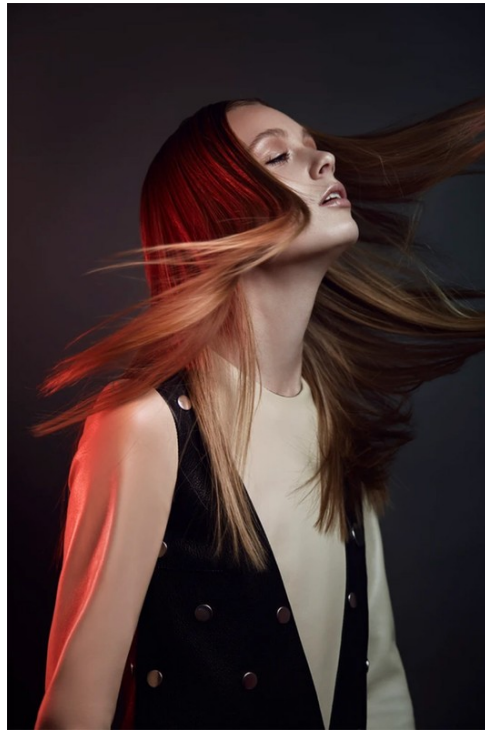

Art Department

Janera Rose

www.art-dept.com