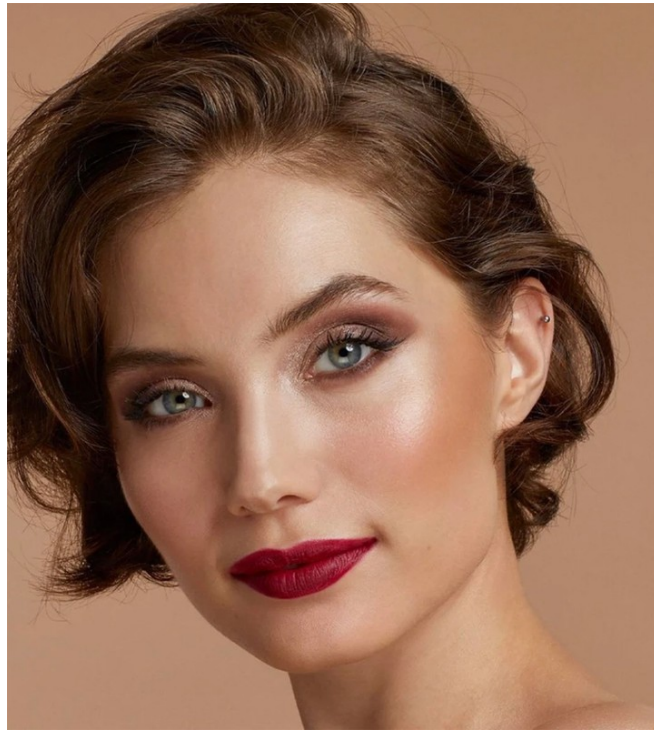

Art Department

Janera Rose

www.art-dept.com