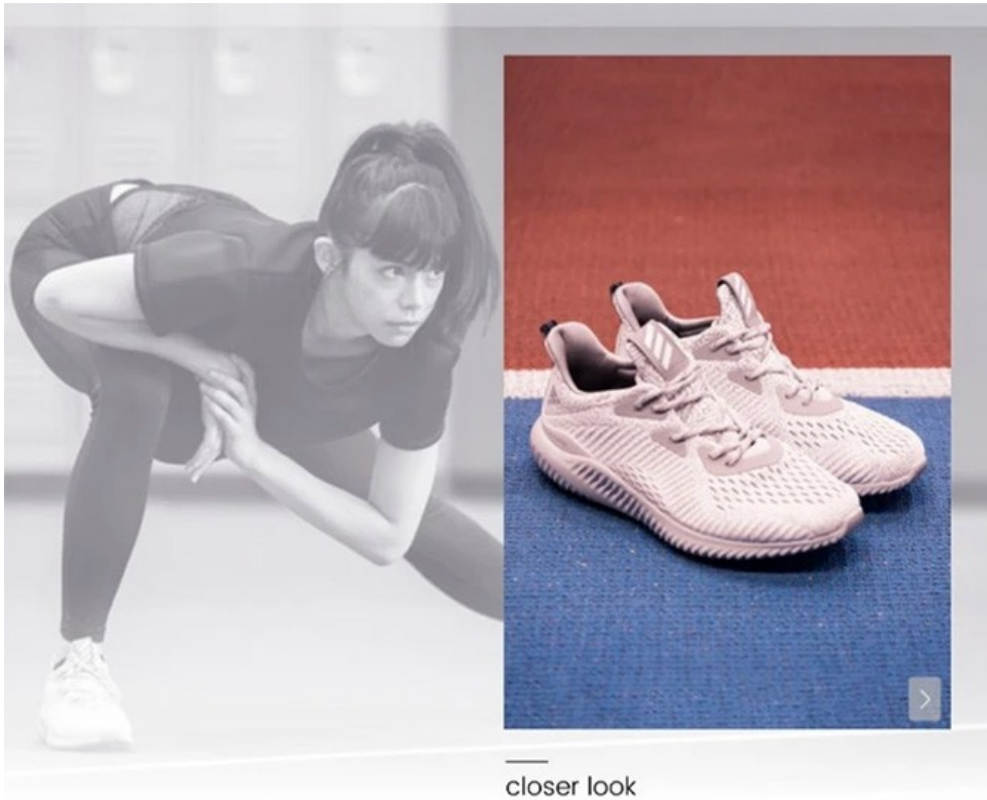

Art Department

Janera Rose

www.art-dept.com