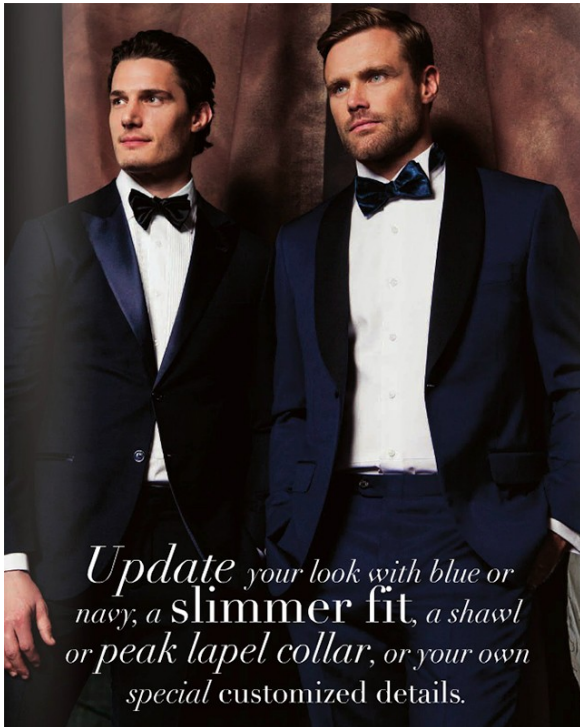

# Art Department

*Update your look with blue or navy; a **slimmer fit**, a shawl or peak lapel collar, or your own special customized details.*