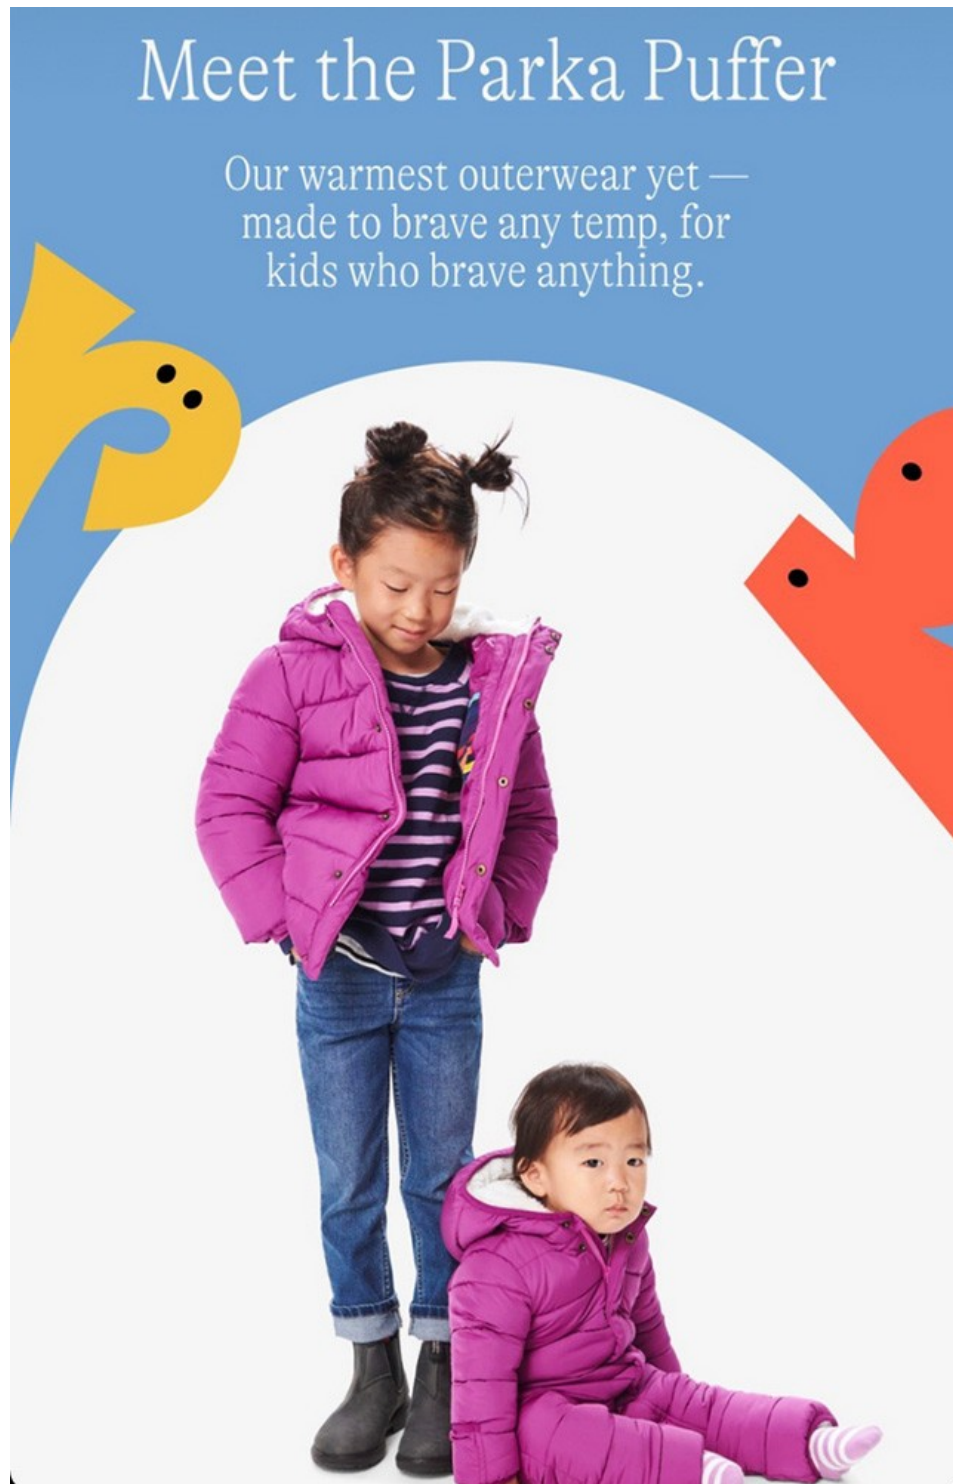

Art Department

Karla Hirkaler

www.art-dept.com