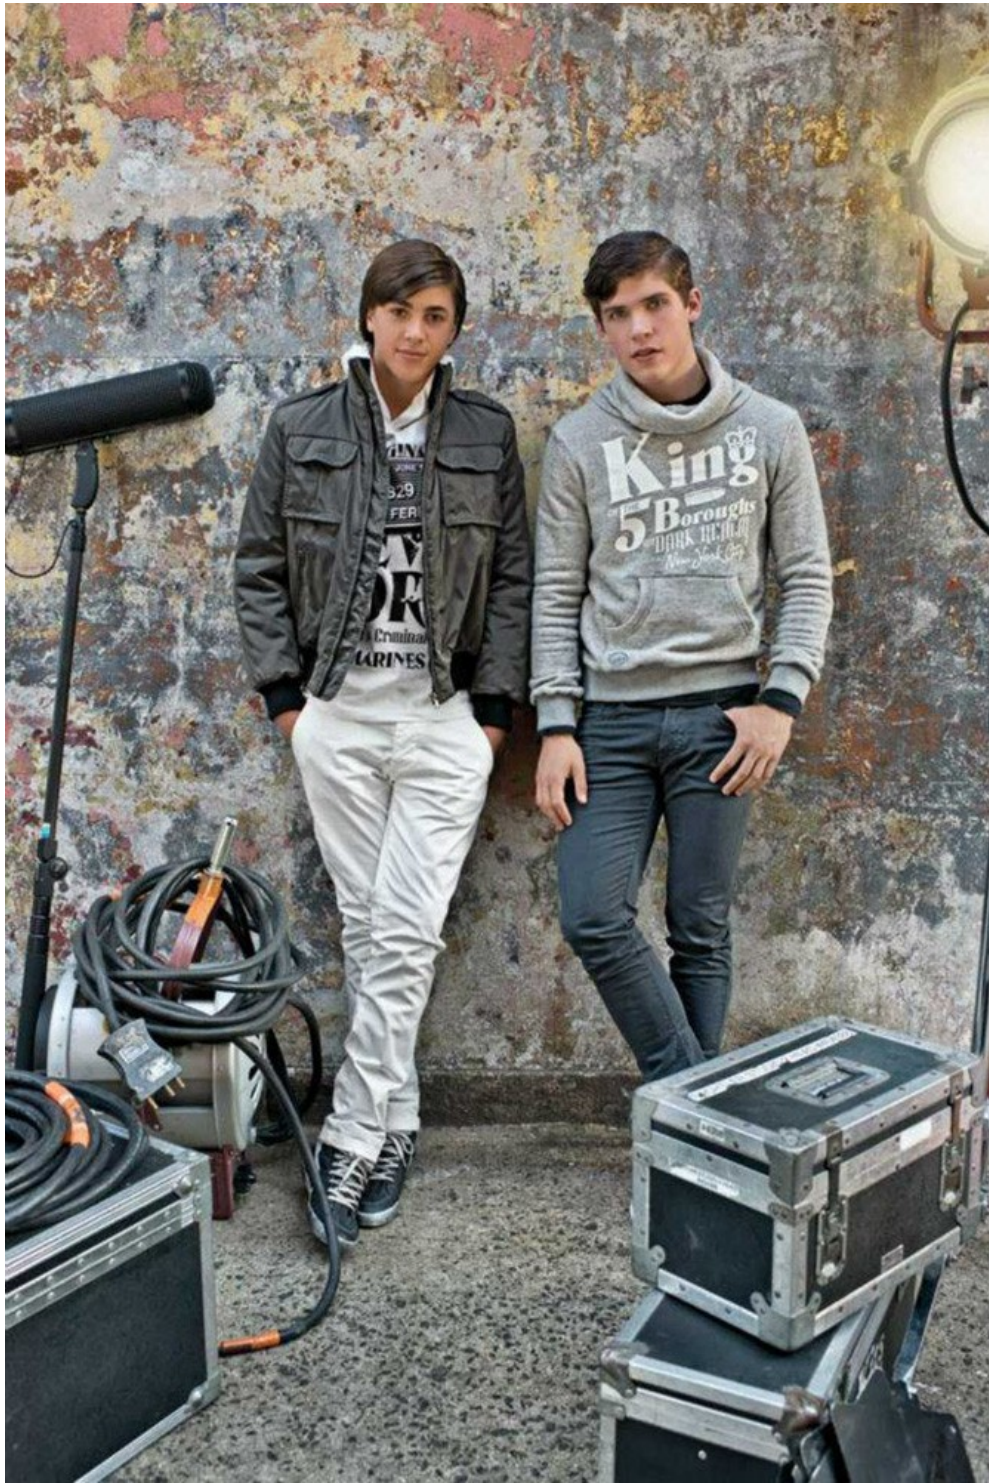

Art Department

Karla Hirkaler

www.art-dept.com