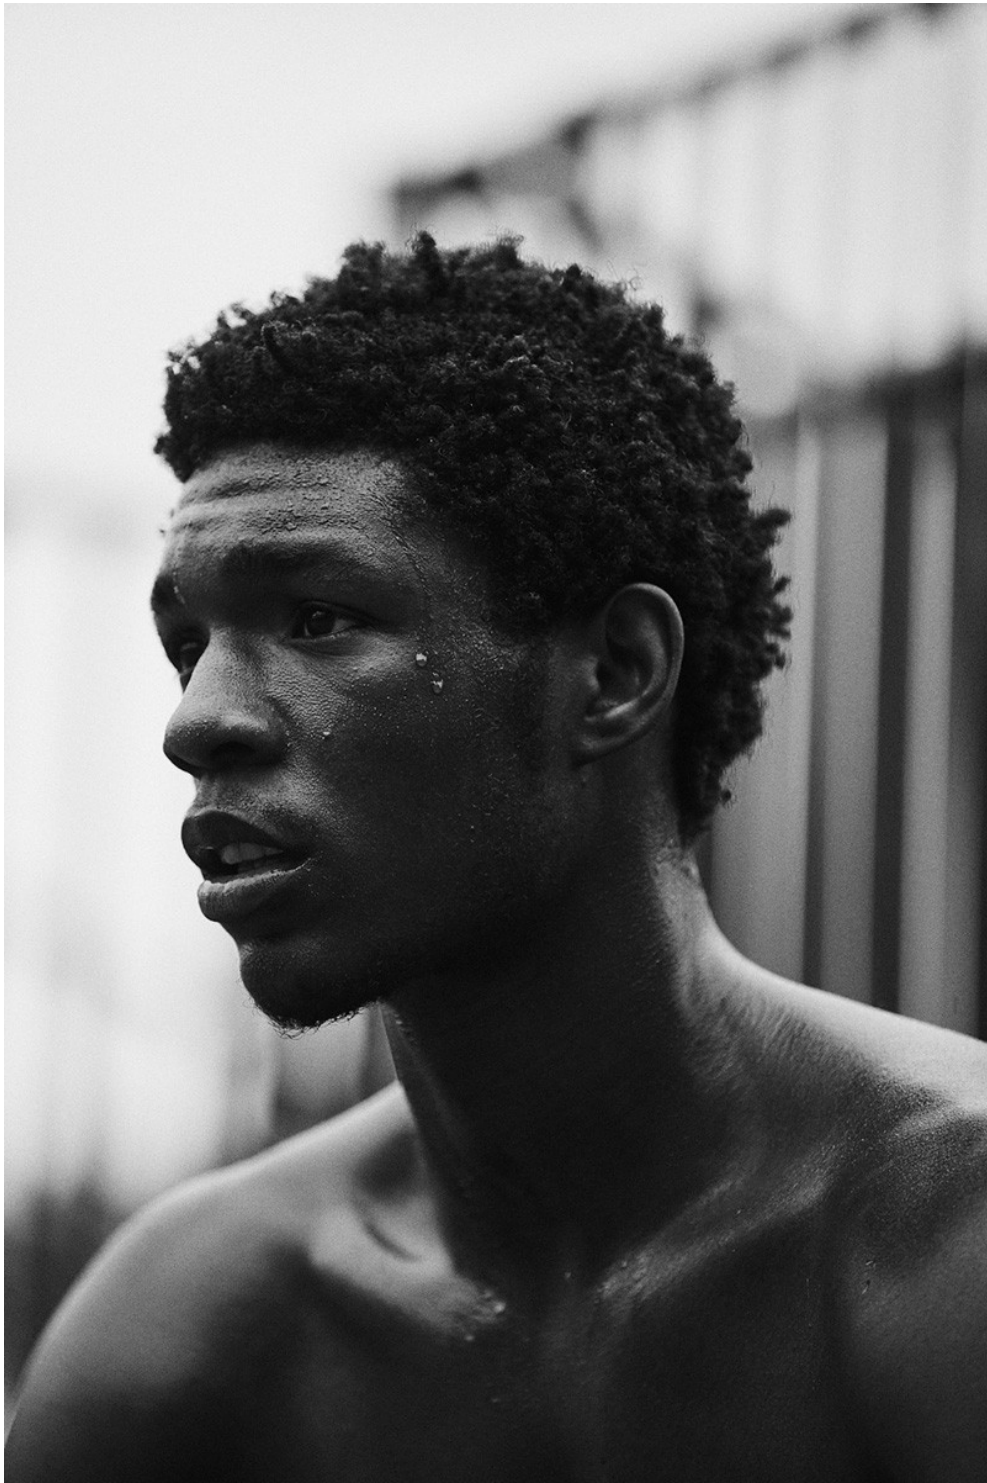

Art Department

Kimi Duncan

www.art-dept.com