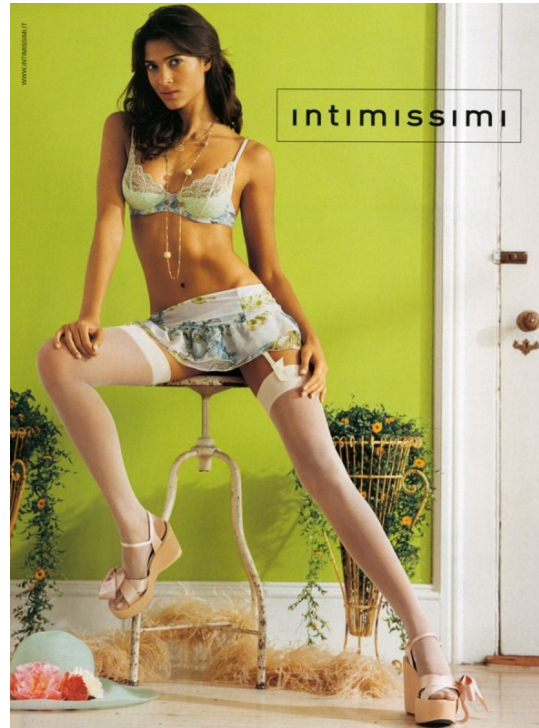

Art Department

Sandrine Van Slee