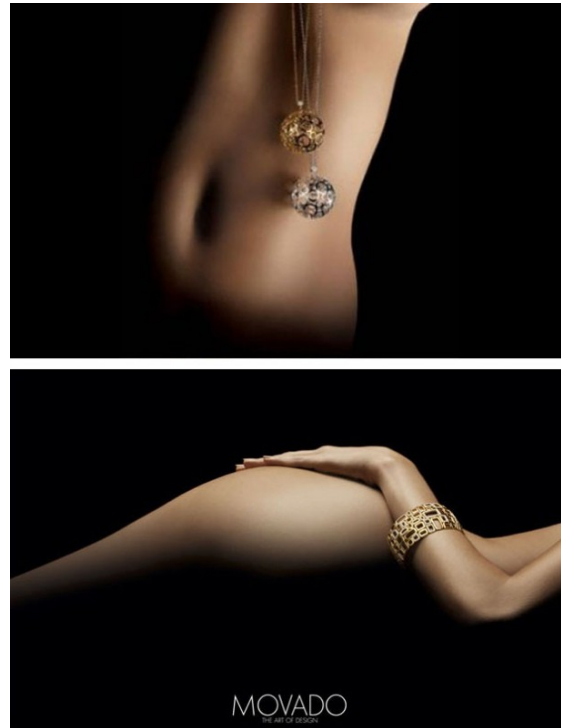

Art Department

Sandrine Van Slee