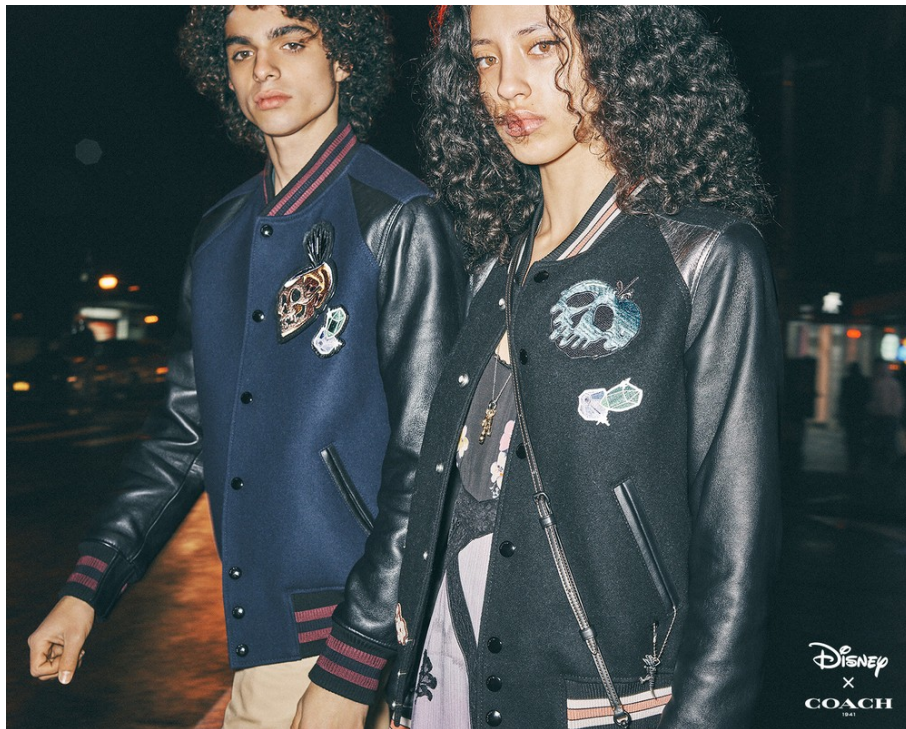

Art Department

Sandrine Van Slee

www.art-dept.com