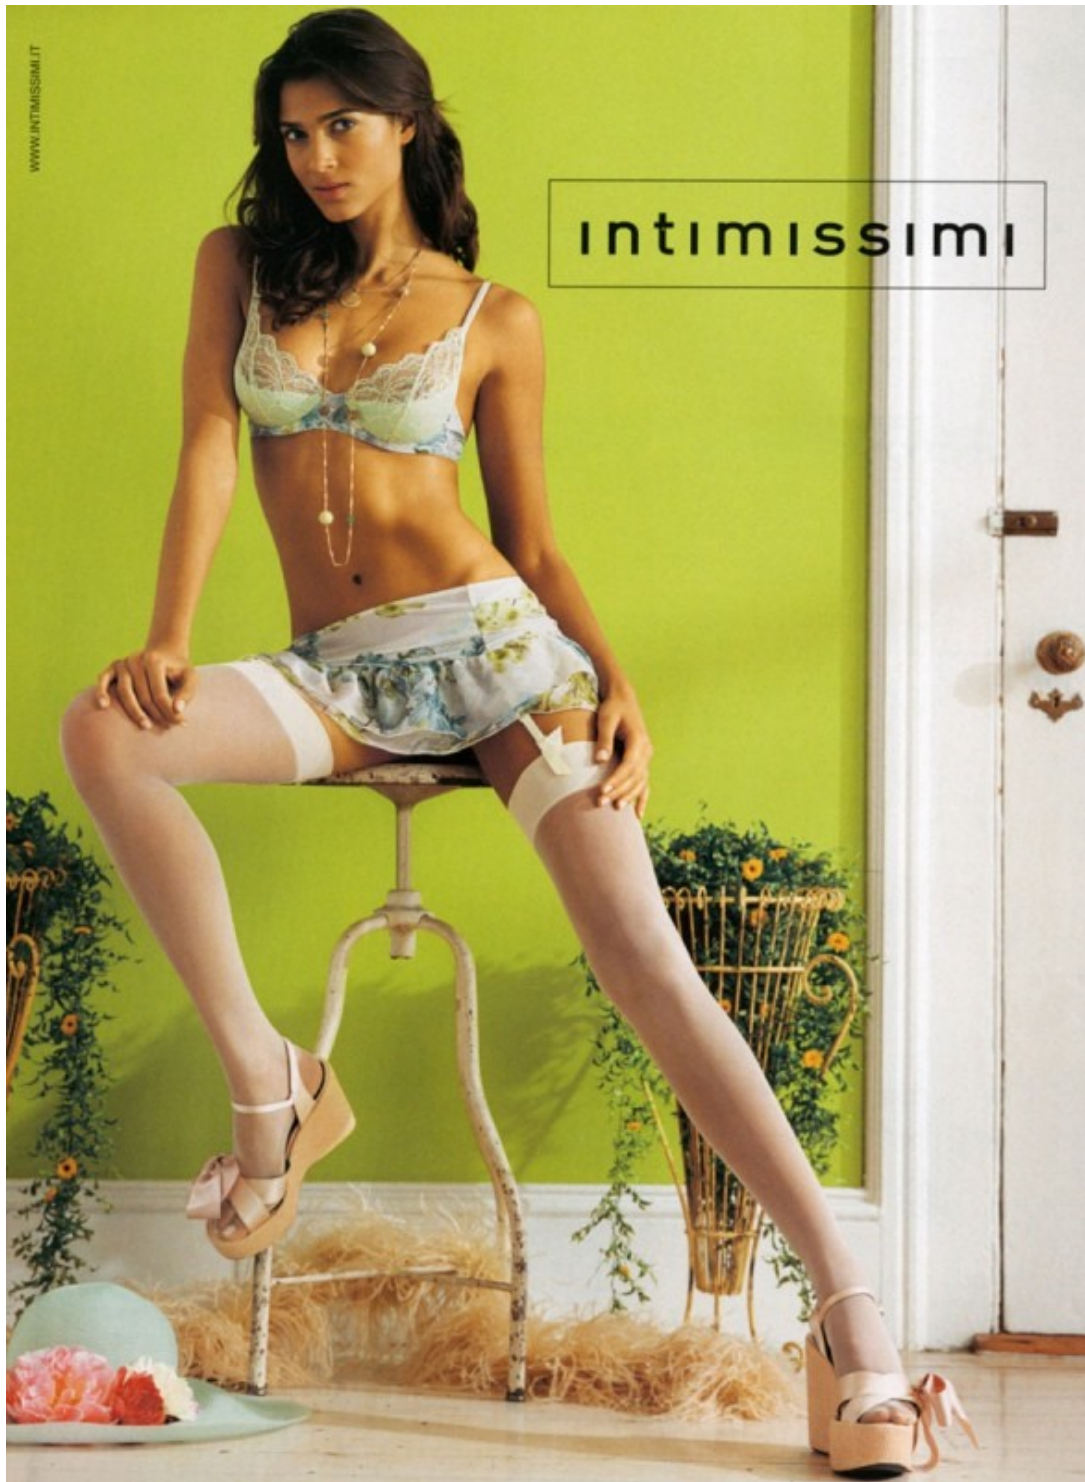

Art Department