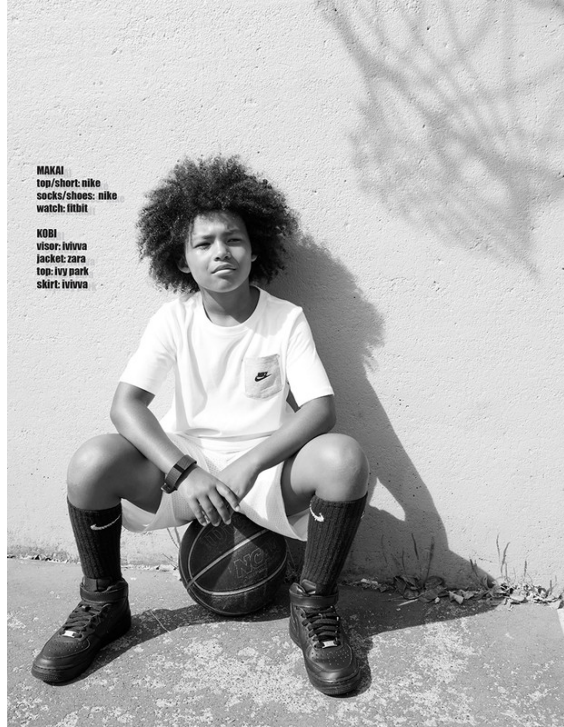

Art Department

Heidi Nymark

www.art-dept.com