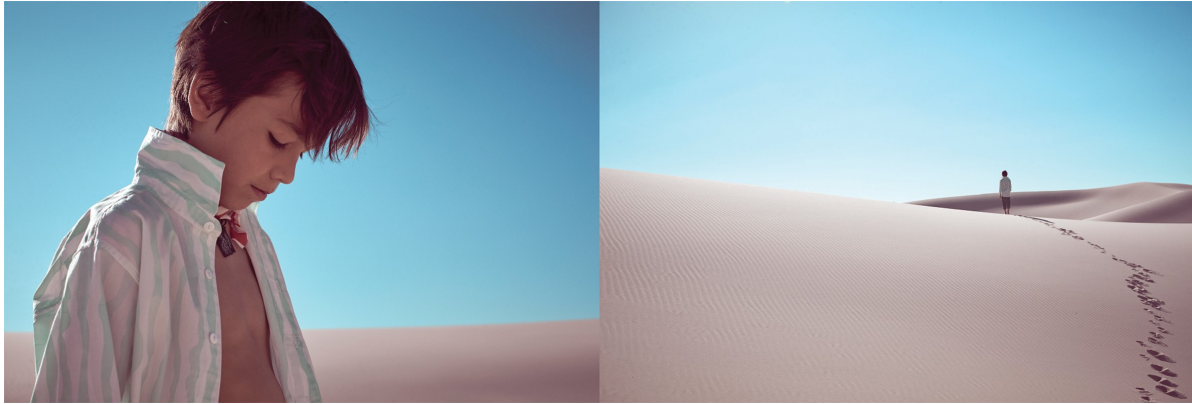

Art Department

Mariah Walker – OLD

www.art-dept.com