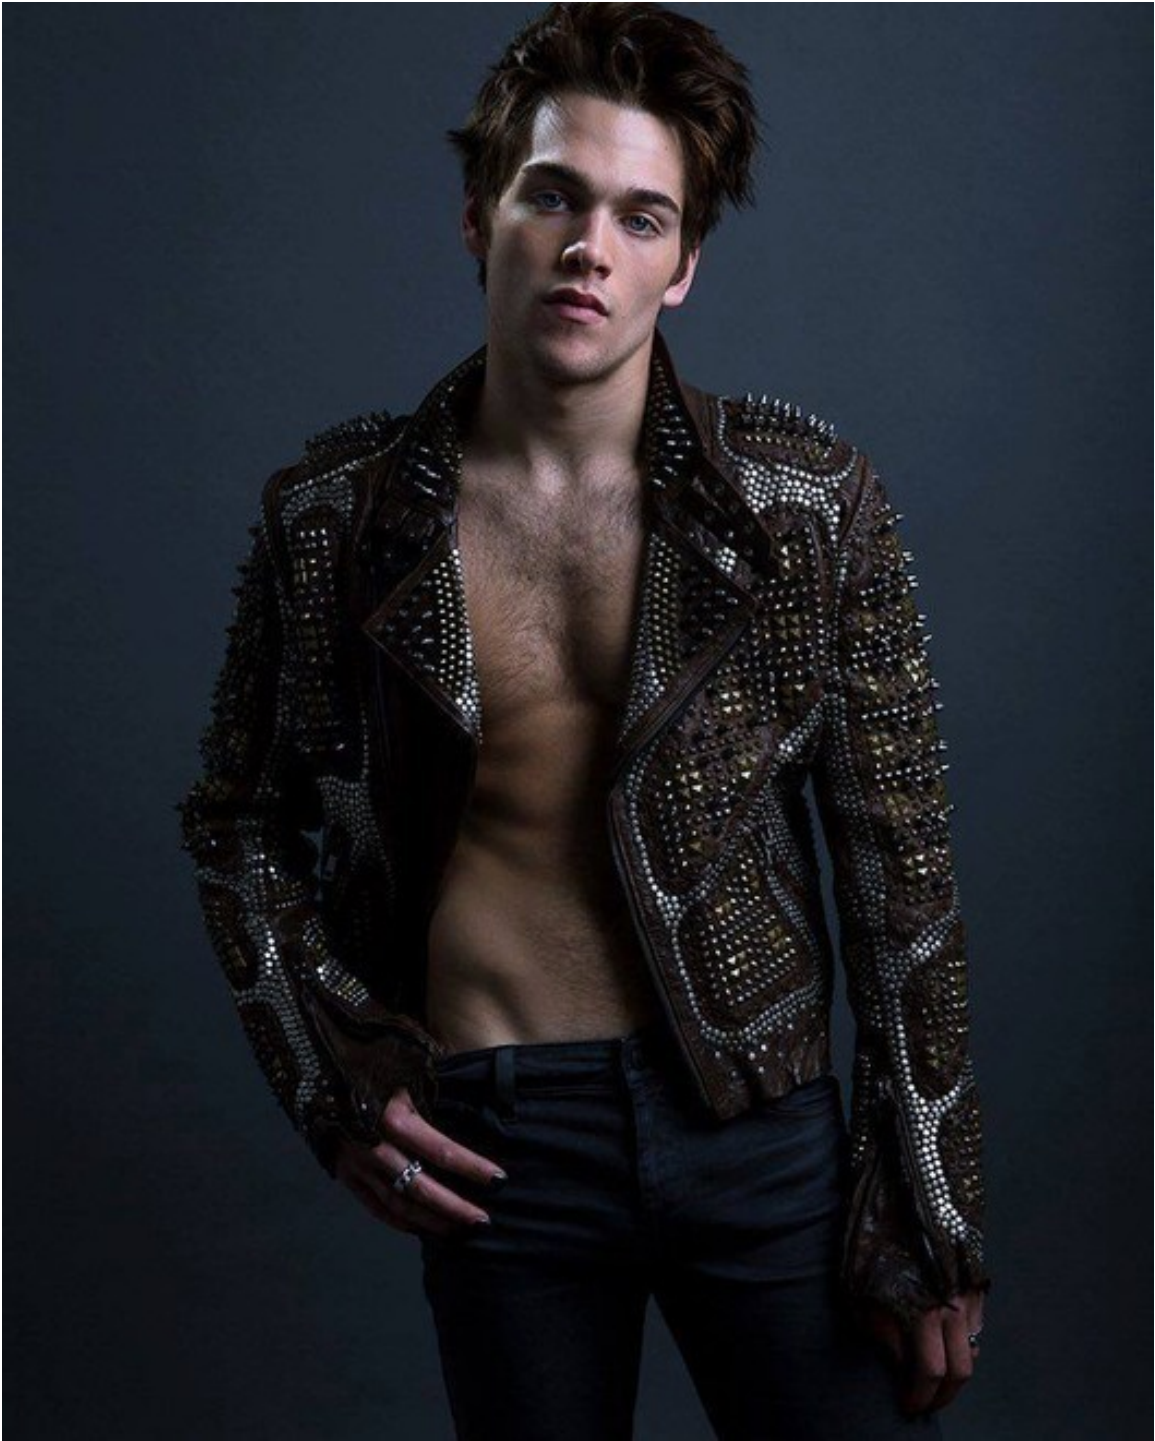

Art Department

Christina Guerra

www.art-dept.com