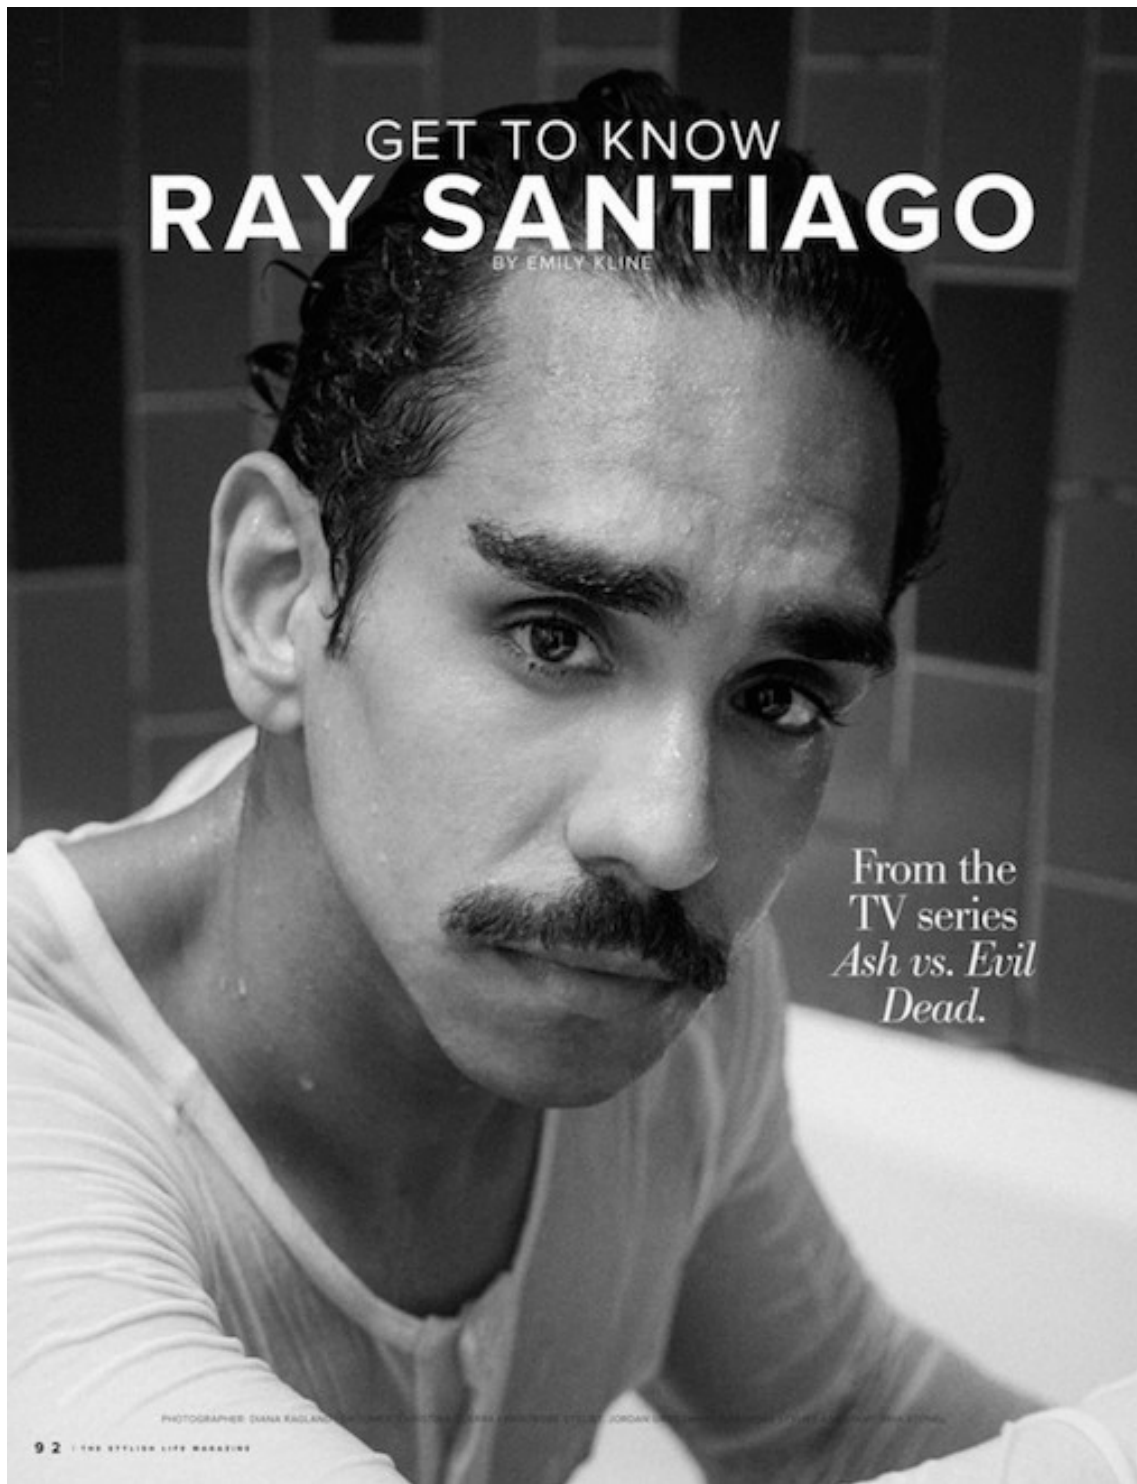

Art Department

Christina Guerra

www.art-dept.com