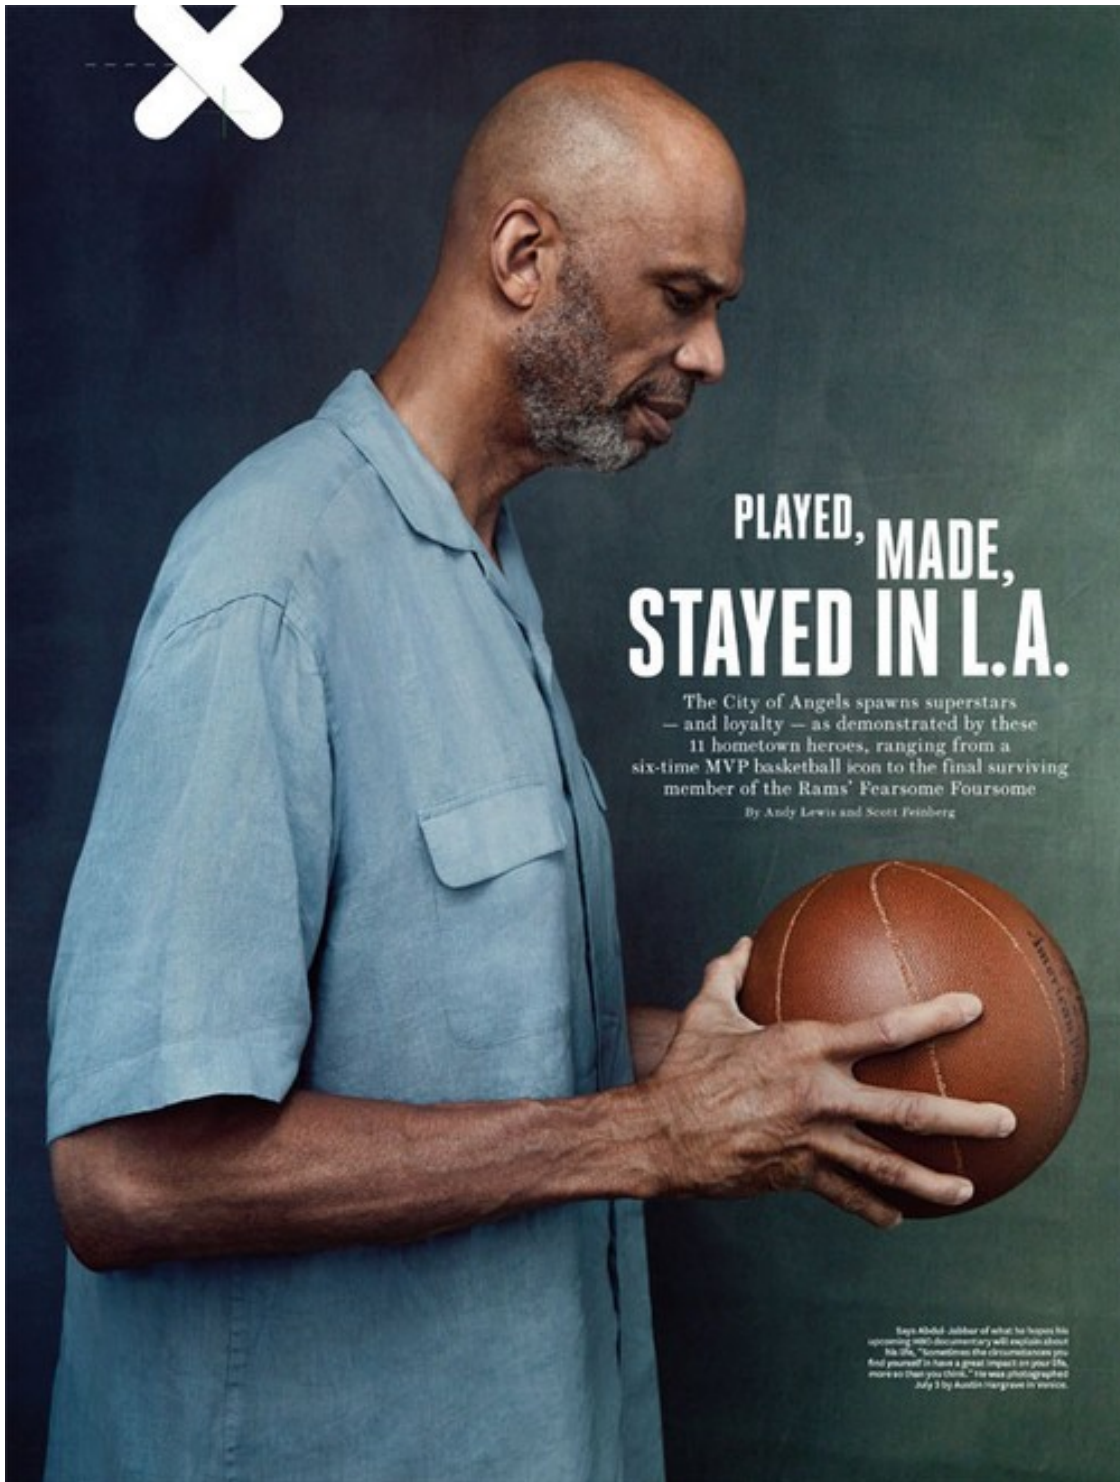

Art Department

Christina Guerra

www.art-dept.com