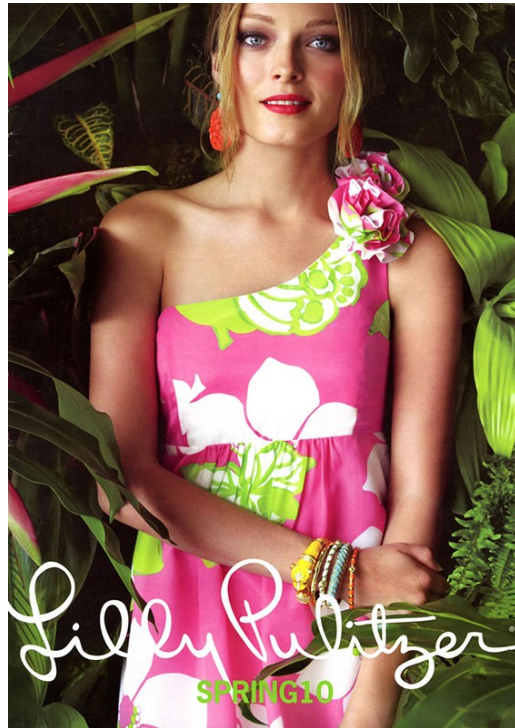

Art Department

Rebecca Plymate

www.art-dept.com