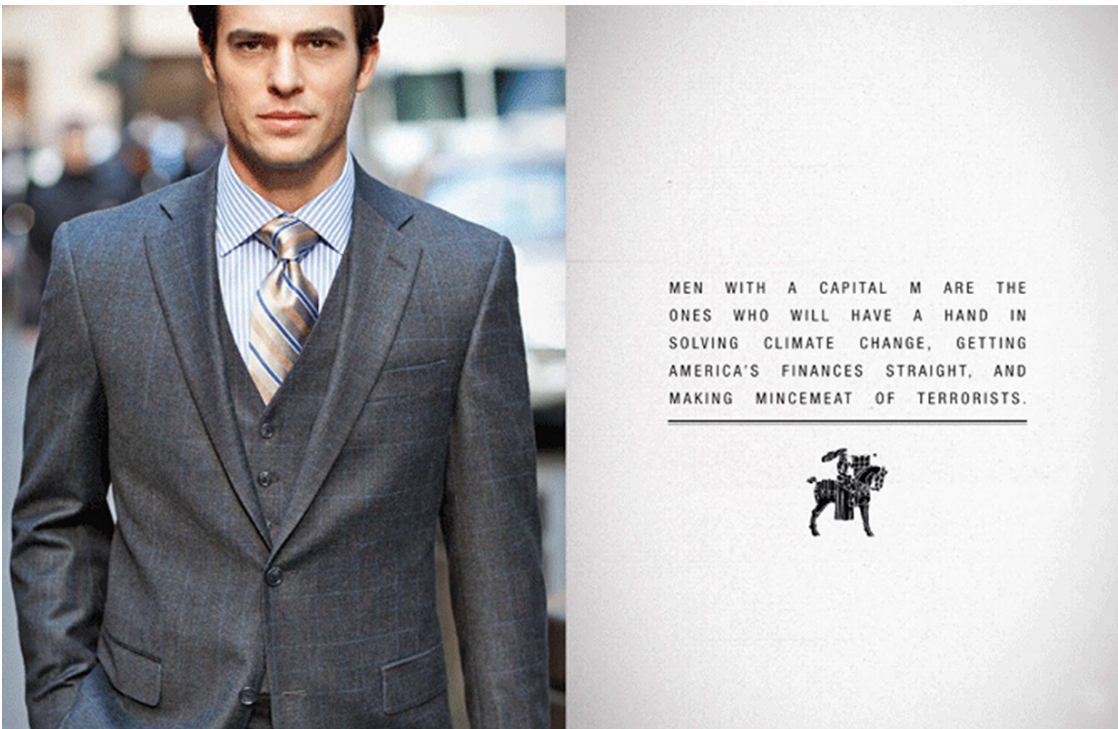

Art Department

Rebecca Plymate

www.art-dept.com