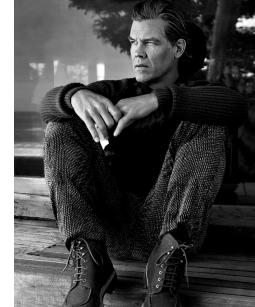

Art Department

Scott McMahan

www.art-dept.com

Art Department

Scott McMahan

www.art-dept.com

Art Department

Scott McMahan

www.art-dept.com

Art Department

Small text block, likely a caption or description, located below the man in the dark sweater.

Scott McMahan

www.art-dept.com

Art Department

Scott McMahan

www.art-dept.com