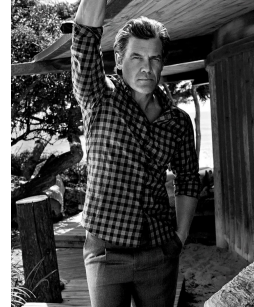

Art Department

Scott McMahan

www.art-dept.com

Art Department

Scott McMahan

www.art-dept.com

Art Department

Scott McMahan

www.art-dept.com

Art Department

Small text block, likely a caption or description, located below the man in the dark sweater.

Scott McMahan

www.art-dept.com

Art Department

Scott McMahan

www.art-dept.com