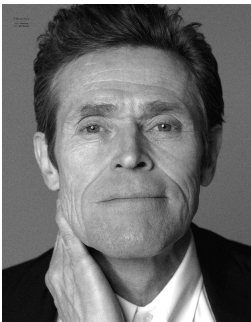

Art Department

Scott McMahan

www.art-dept.com

Art Department

Scott McMahan

www.art-dept.com

Art Department

Scott McMahan

www.art-dept.com

Art Department

Small text block, likely a caption or description, located below the man in the dark sweater.

Scott McMahan

www.art-dept.com

Art Department

Scott McMahan

www.art-dept.com