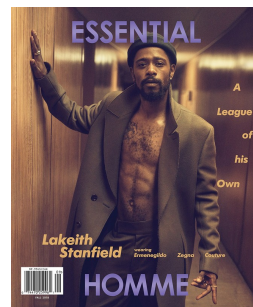

Art Department

Scott McMahan

www.art-dept.com

Art Department

Scott McMahan

www.art-dept.com

Art Department

Scott McMahan

www.art-dept.com

Art Department

Small text block, likely a caption or description, located below the man in the dark sweater.

Scott McMahan

www.art-dept.com

Art Department

Scott McMahan

www.art-dept.com