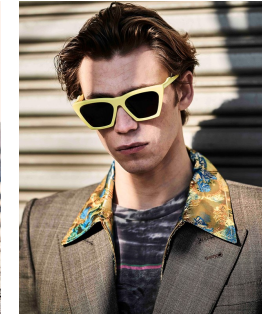

Art Department

Scott McMahan

www.art-dept.com