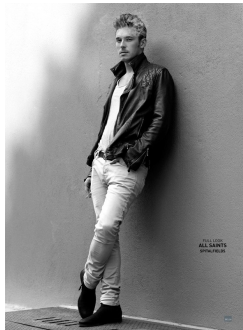

Art Department

Scott McMahan

www.art-dept.com