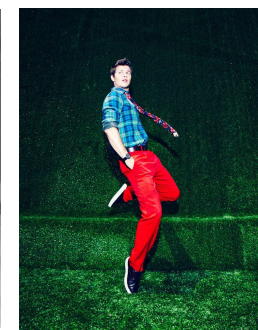

www.art-dept.com

Art Department

Small text block, likely a caption or description, located below the man in the dark sweater.

Scott McMahan

www.art-dept.com

Art Department

Scott McMahan

www.art-dept.com