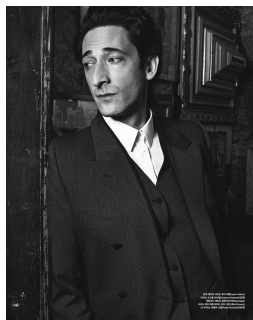

Art Department

Scott McMahan

www.art-dept.com

Art Department

Scott McMahan

www.art-dept.com

Art Department

Scott McMahan

www.art-dept.com

Art Department

Small text block, likely a caption or description, located below the man in the dark sweater.

Scott McMahan

www.art-dept.com

Art Department

Scott McMahan

www.art-dept.com