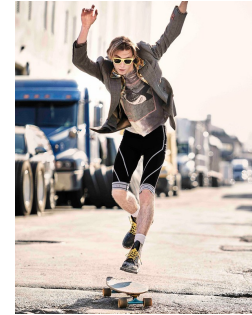

Art Department

Scott McMahan

www.art-dept.com