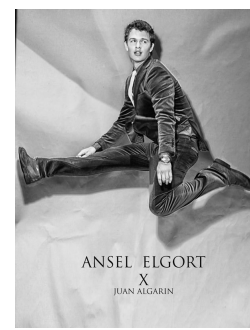

www.art-dept.com

Art Department

Small text block, likely a caption or description, located below the man in the dark sweater.

Scott McMahan

www.art-dept.com

Art Department

Scott McMahan

www.art-dept.com