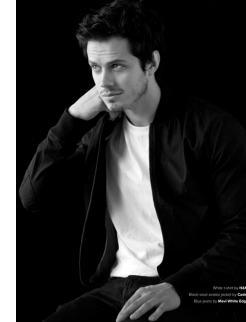

Art Department

Scott McMahan

www.art-dept.com