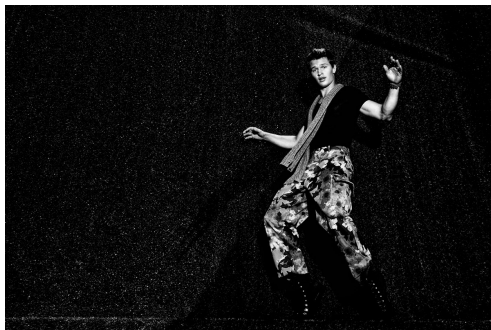

www.art-dept.com

Art Department

Small text block, likely a caption or description, located below the man in the dark sweater.

Scott McMahan

www.art-dept.com

Art Department

Scott McMahan

www.art-dept.com