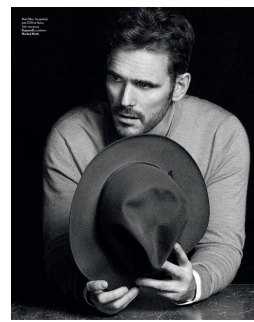

Art Department

Scott McMahan

www.art-dept.com

Art Department

Scott McMahan

www.art-dept.com

Art Department

Scott McMahan

www.art-dept.com

Art Department

Small text block, likely a caption or description, located below the man in the dark sweater.

Scott McMahan

www.art-dept.com

Art Department

Scott McMahan

www.art-dept.com