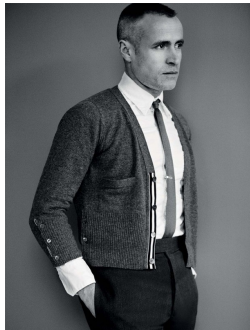

Art Department

Scott McMahan

www.art-dept.com