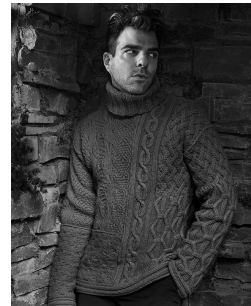

www.art-dept.com

Art Department

Small text block, likely a caption or description, located below the man in the dark sweater.

Scott McMahan

www.art-dept.com

Art Department

Scott McMahan

www.art-dept.com