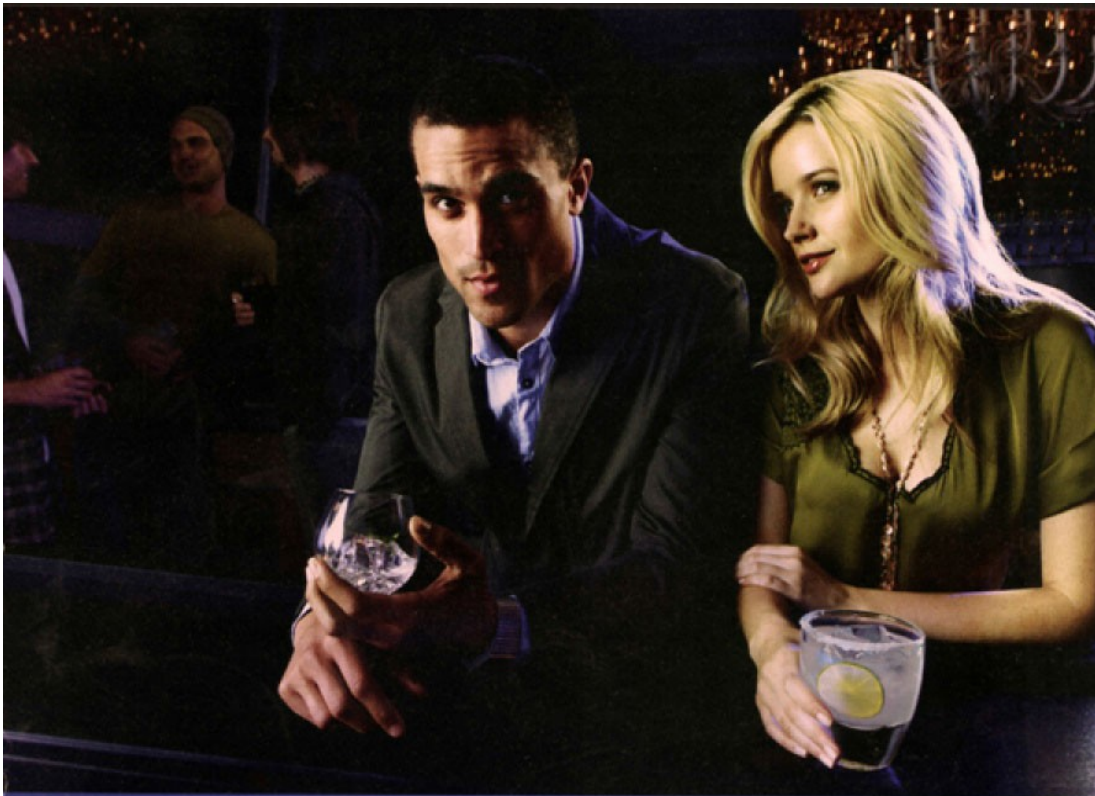

Art Department