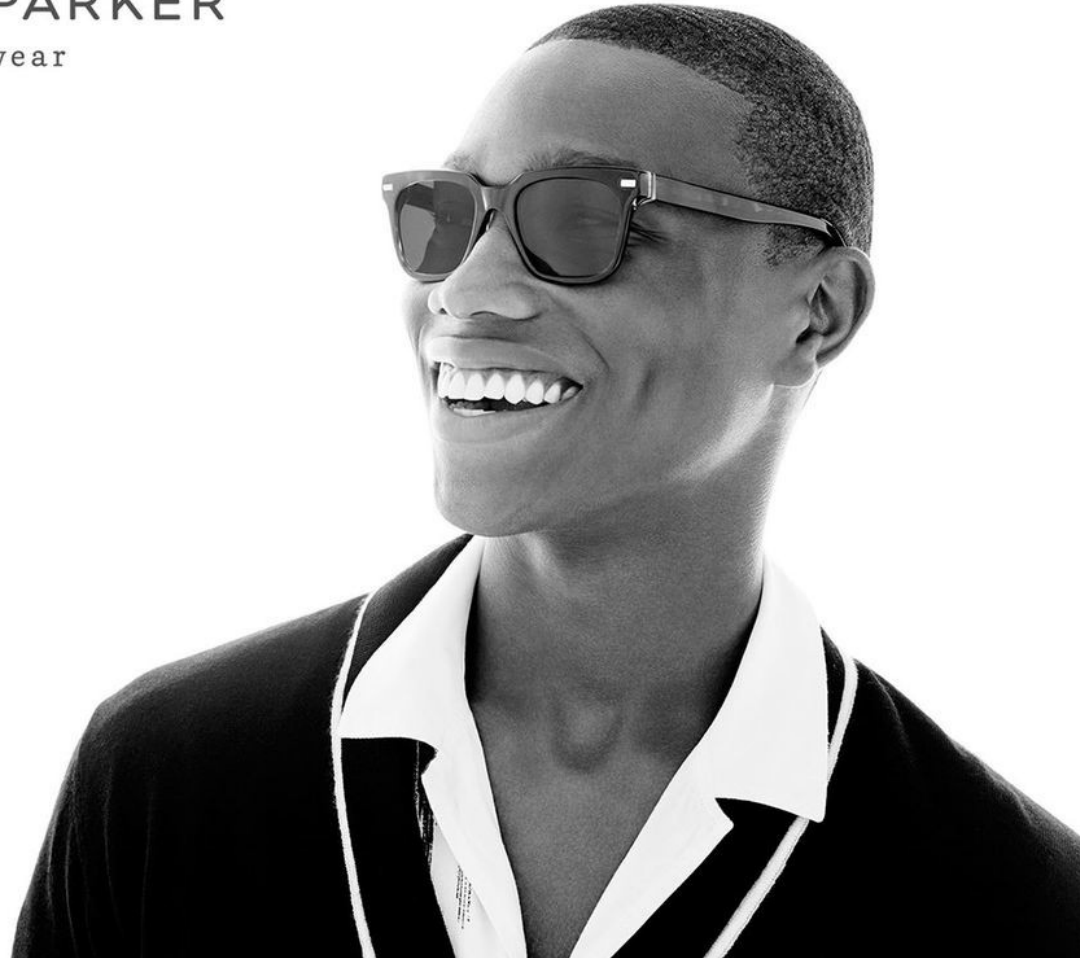

Art Department

WARBY PARKER
eyewear

Dennis Devoy

www.art-dept.com