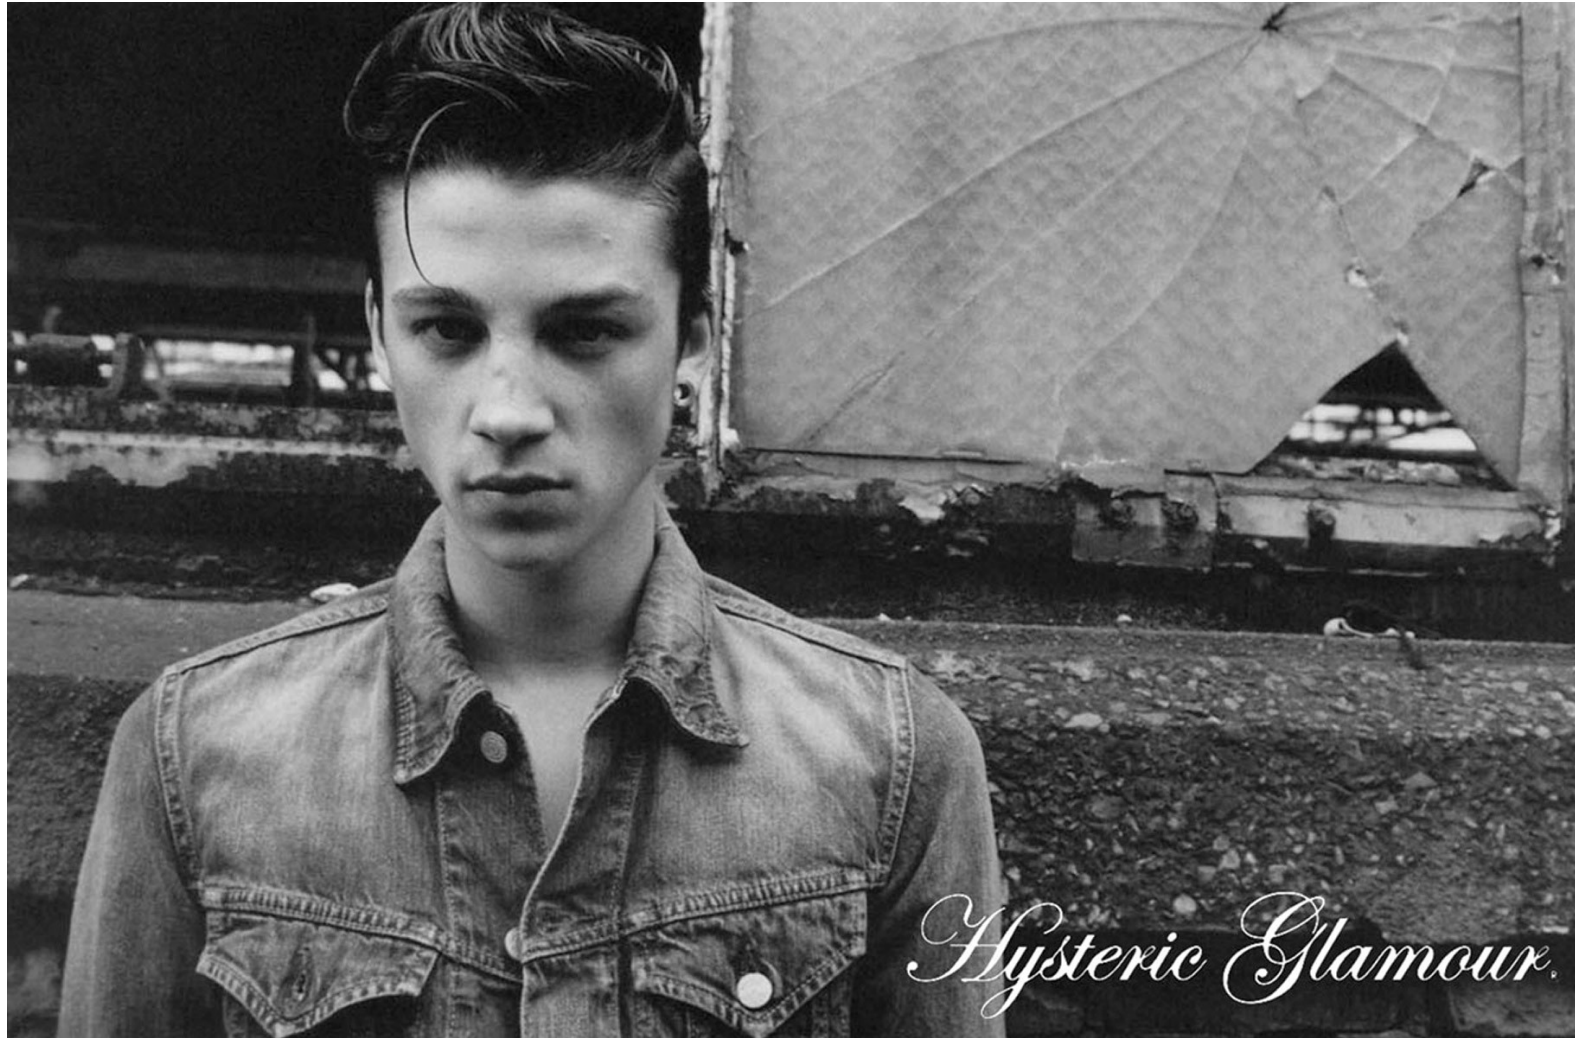

Art Department

Dennis Lanni

www.art-dept.com