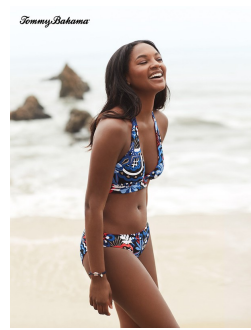

Art Department

Jamal Hammadi

www.art-dept.com