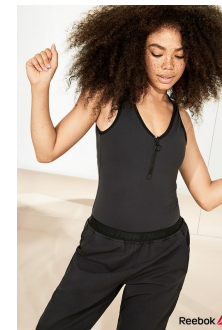

Art Department

Jamal Hammadi

www.art-dept.com