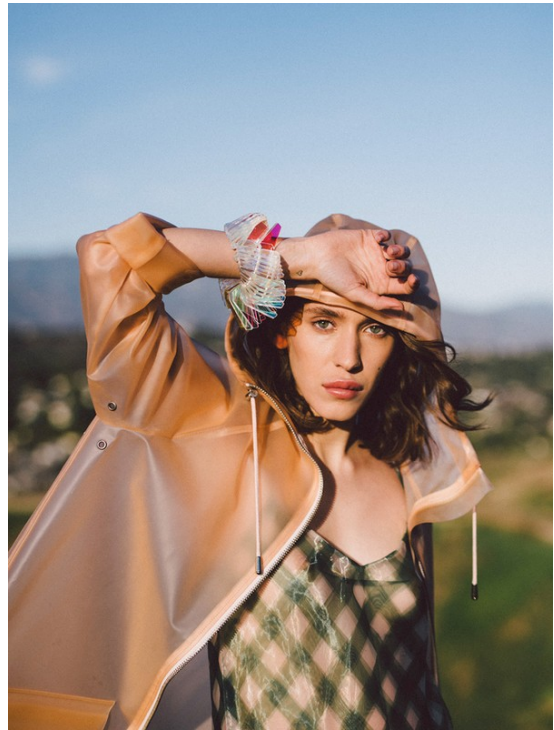

Art Department

Traci Barrett

www.art-dept.com