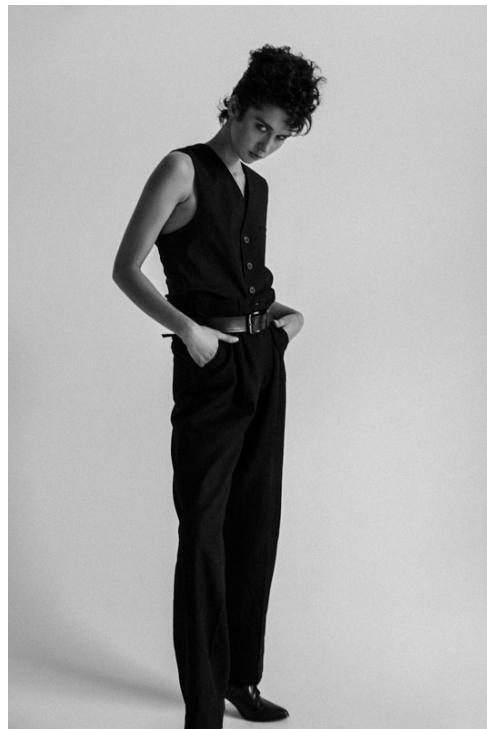

Art Department

Traci Barrett

www.art-dept.com