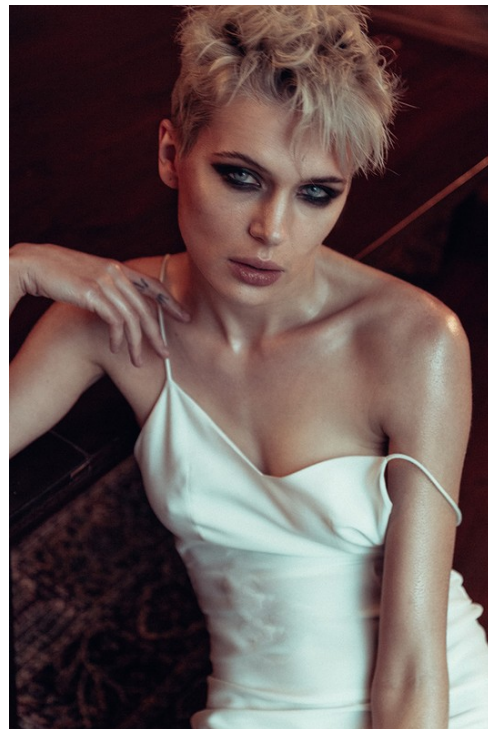

Art Department

Traci Barrett

www.art-dept.com