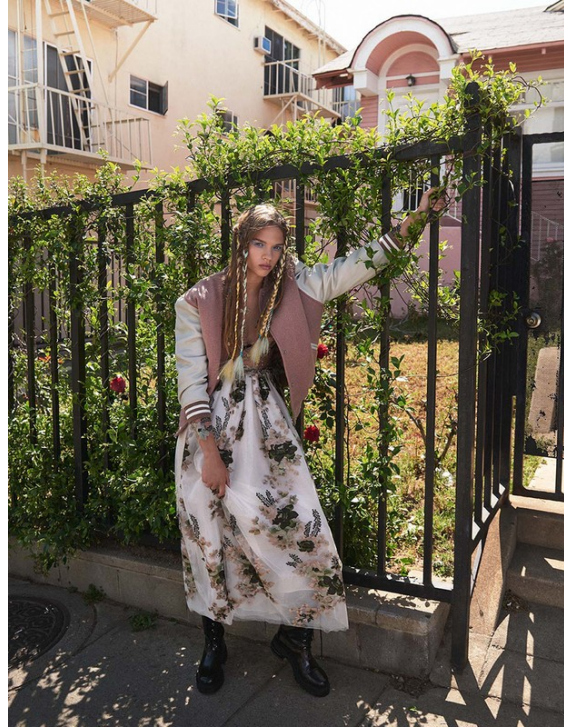

Art Department

Traci Barrett

www.art-dept.com