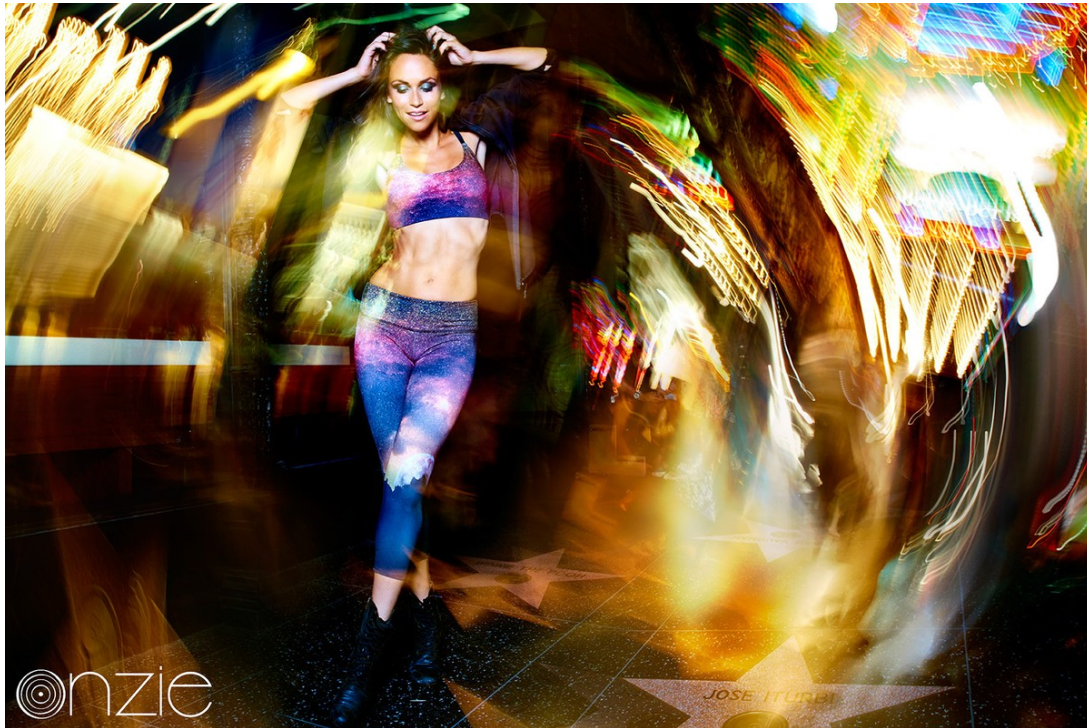

Art Department

Veronica Nunez

www.art-dept.com