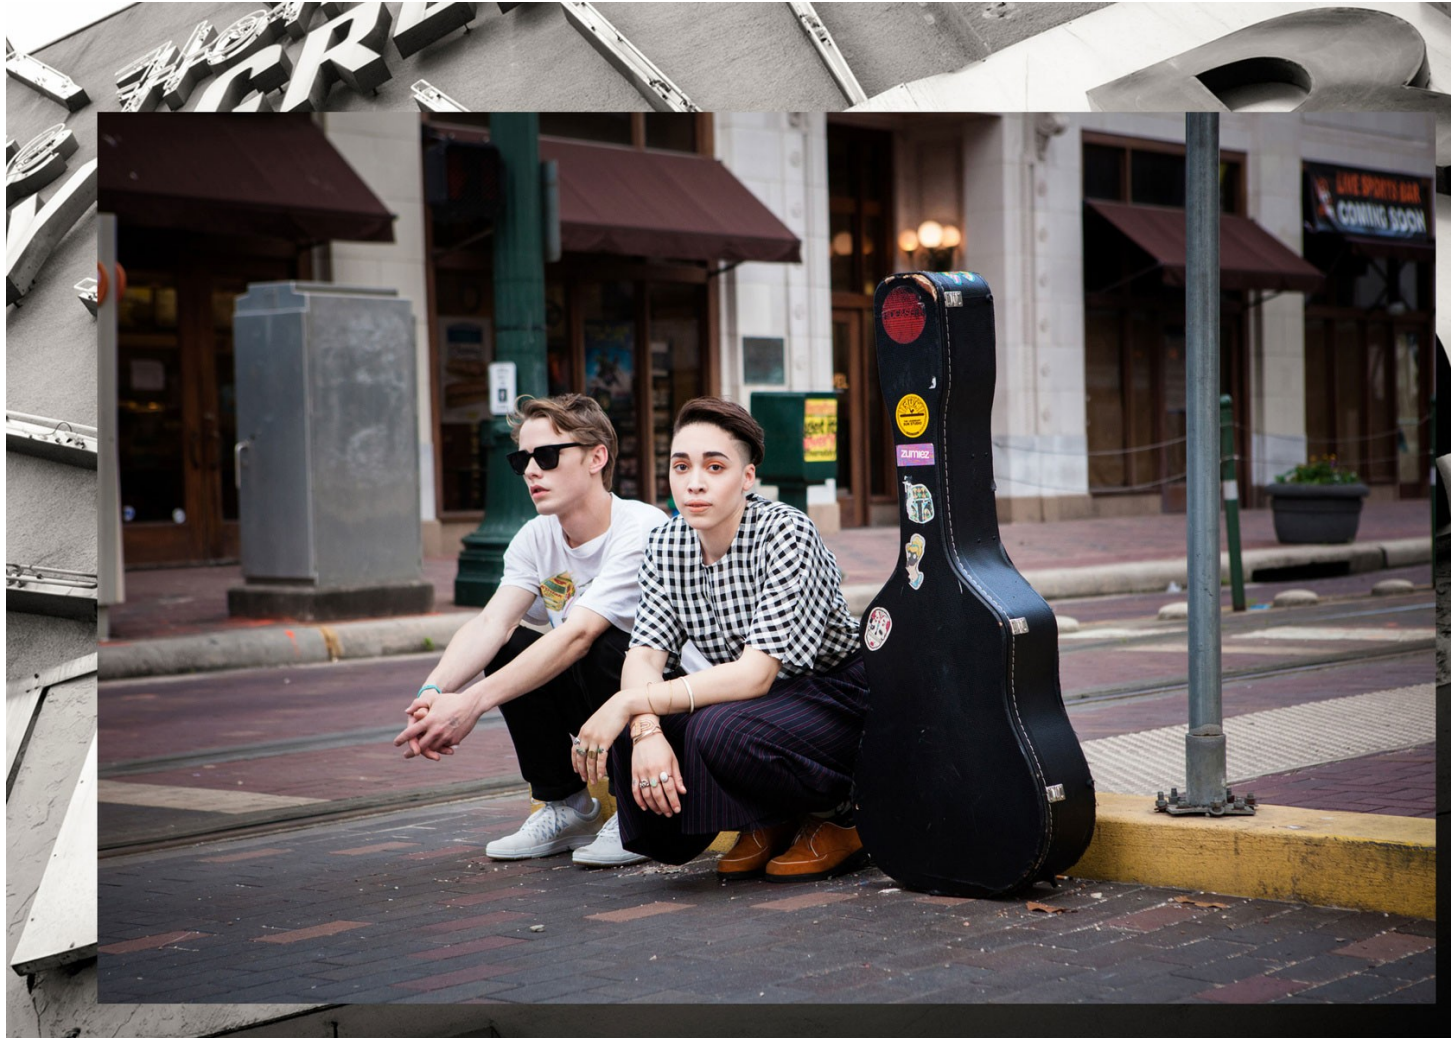

Art Department

Bianca Linette

www.art-dept.com