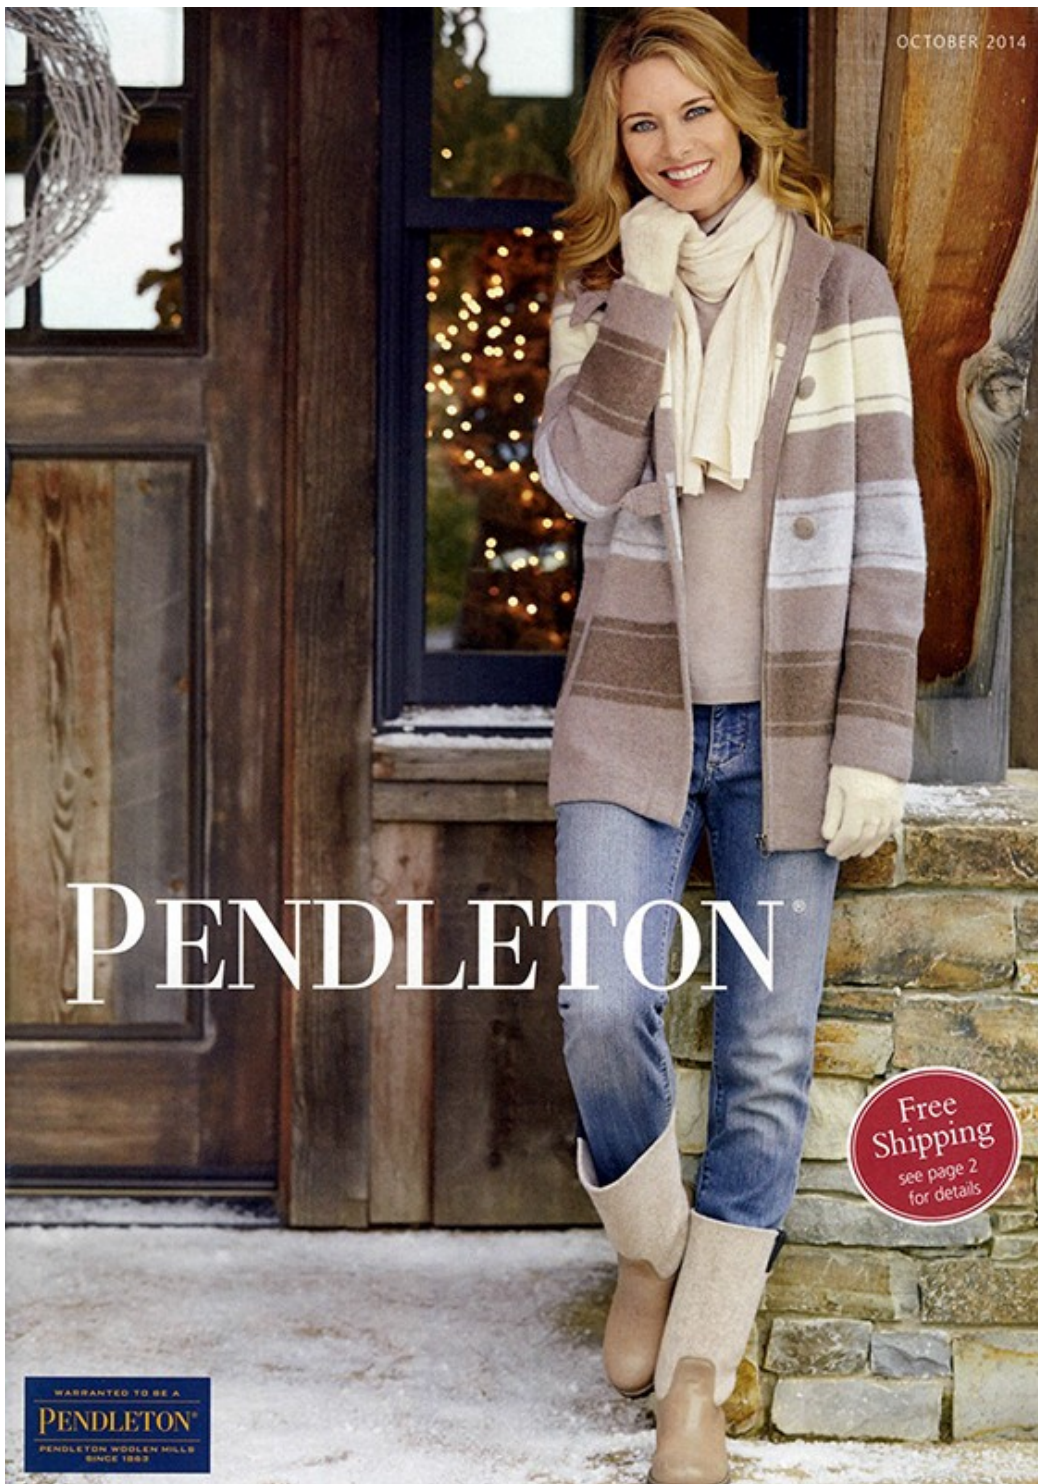

Art Department

Susan Haddon

www.art-dept.com