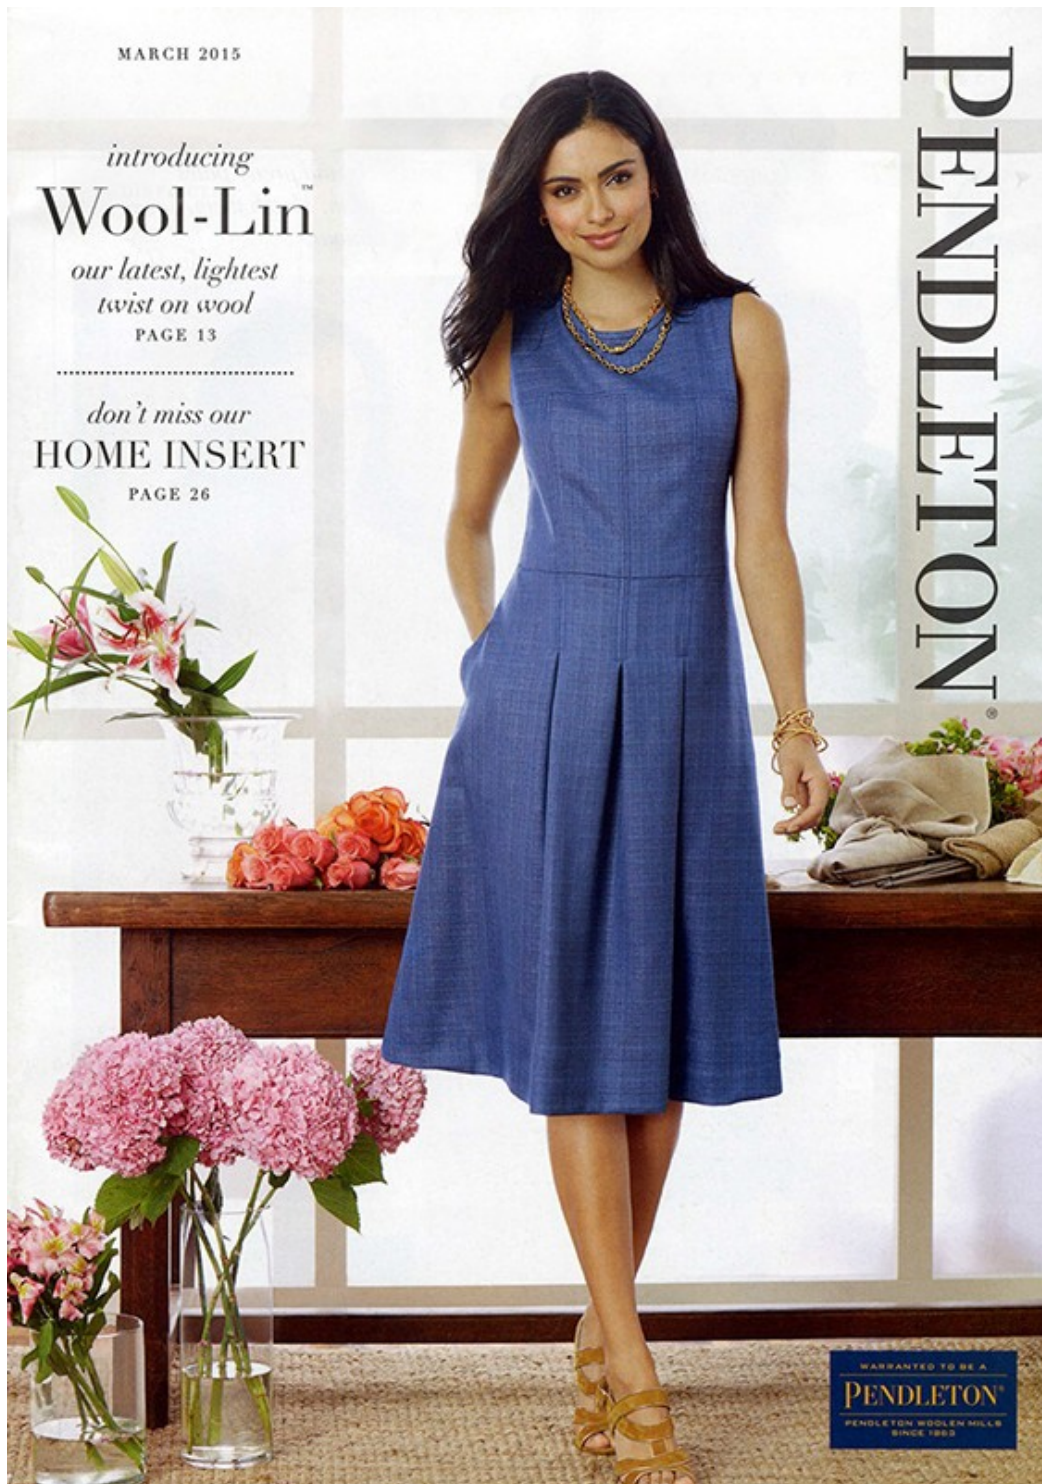

Art Department

Susan Haddon

www.art-dept.com