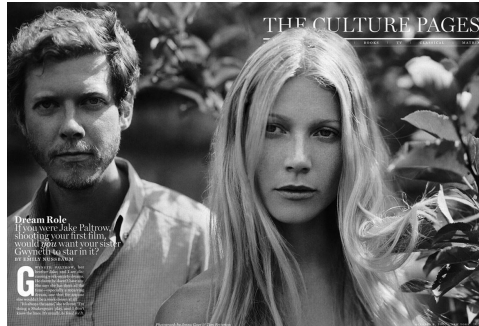

Art Department

Sarah **PAULSON**
By JULIANNE MOORE Photography PHIL FOSTER/STYLING VANESSA CHOW

Christopher Ardoff

www.art-dept.com

Art Department

Christopher Ardoff

www.art-dept.com

Art Department