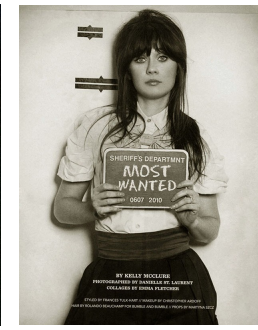

Art Department

Sarah **PAULSON**
By JULIANNE MOORE Photography PHIL FOSTER/STYLING VANESSA CHOW

Christopher Ardoff

www.art-dept.com

Art Department

Christopher Ardoff

www.art-dept.com

Art Department