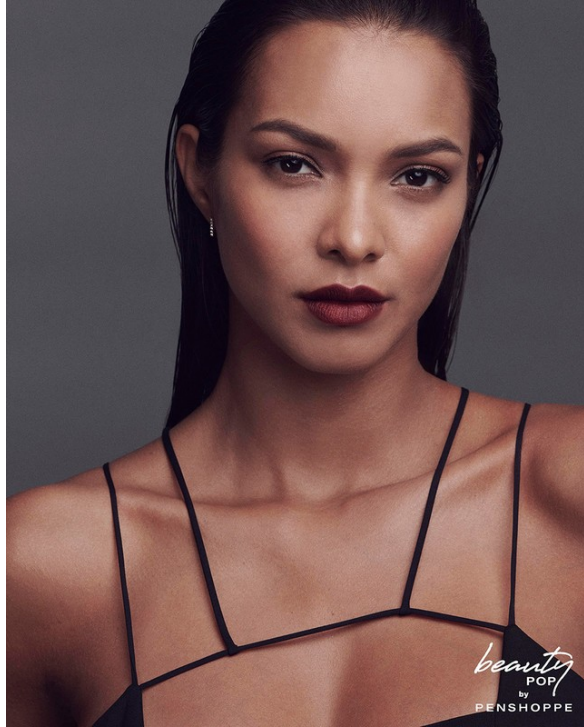

Art Department

Georgina Billington