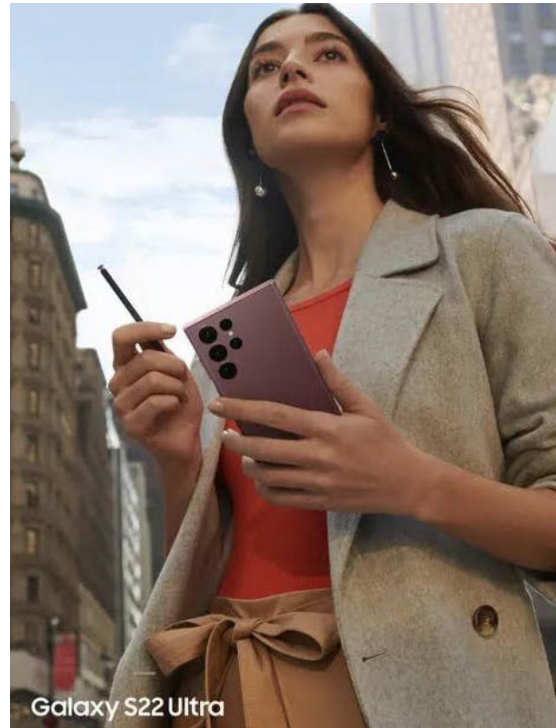

Art Department

Georgina Billington

www.art-dept.com