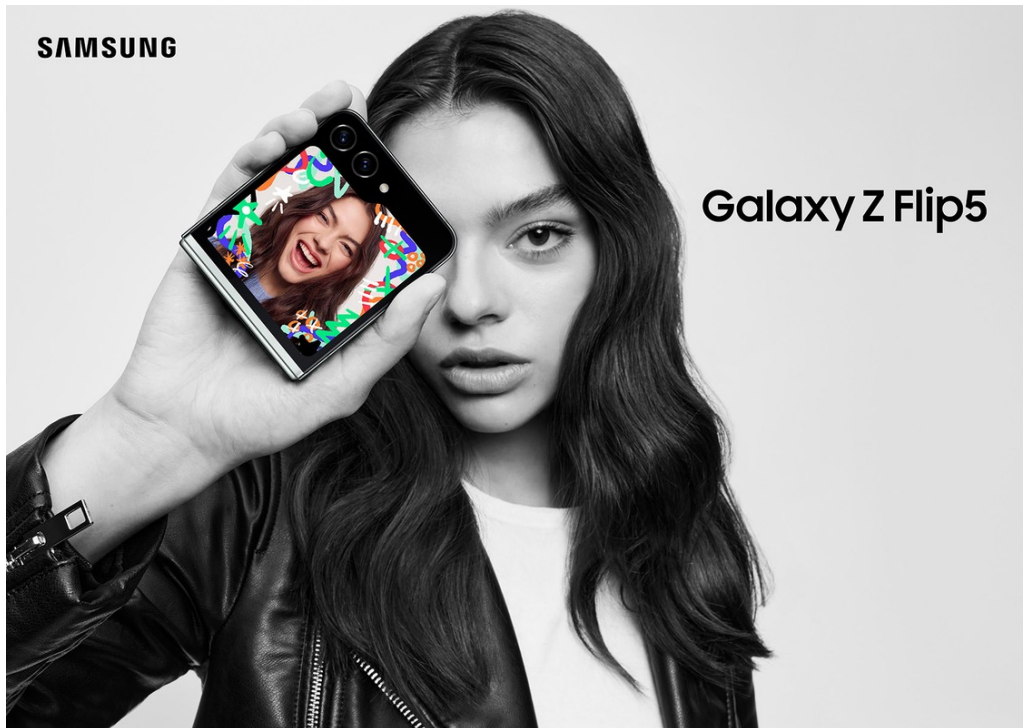

Art Department

Georgina Billington