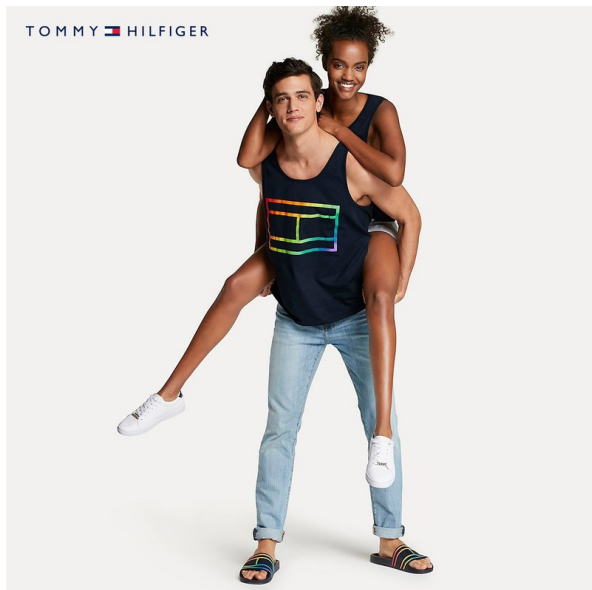

Art Department

Georgina Billington

www.art-dept.com