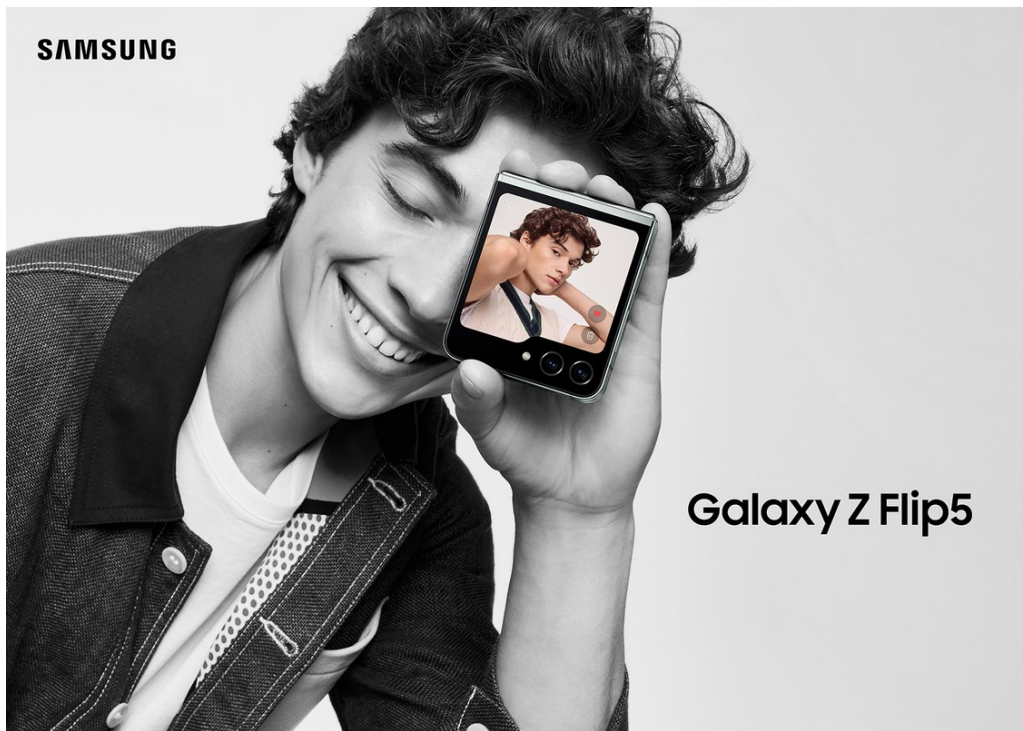

Art Department

Georgina Billington

www.art-dept.com