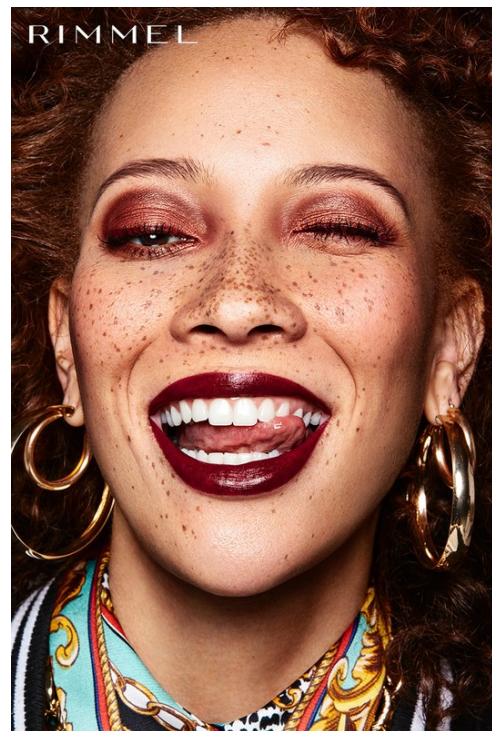

Art Department

Georgina Billington