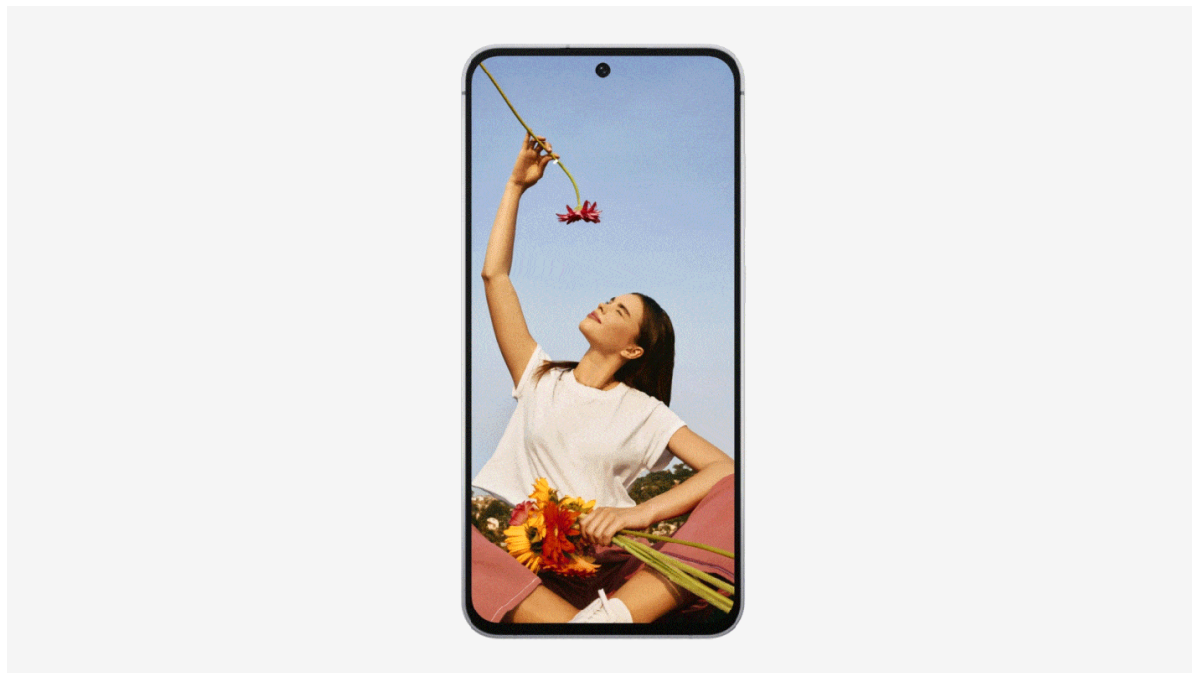

Art Department

Georgina Billington

www.art-dept.com