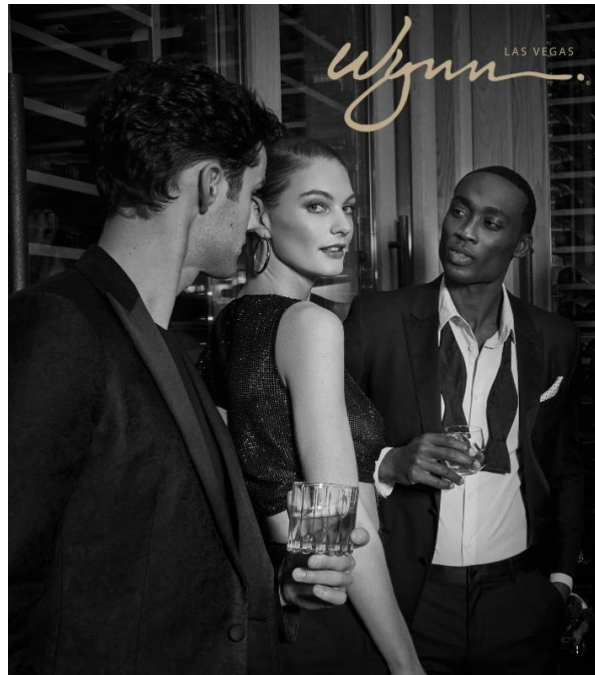

Art Department

Georgina Billington

www.art-dept.com