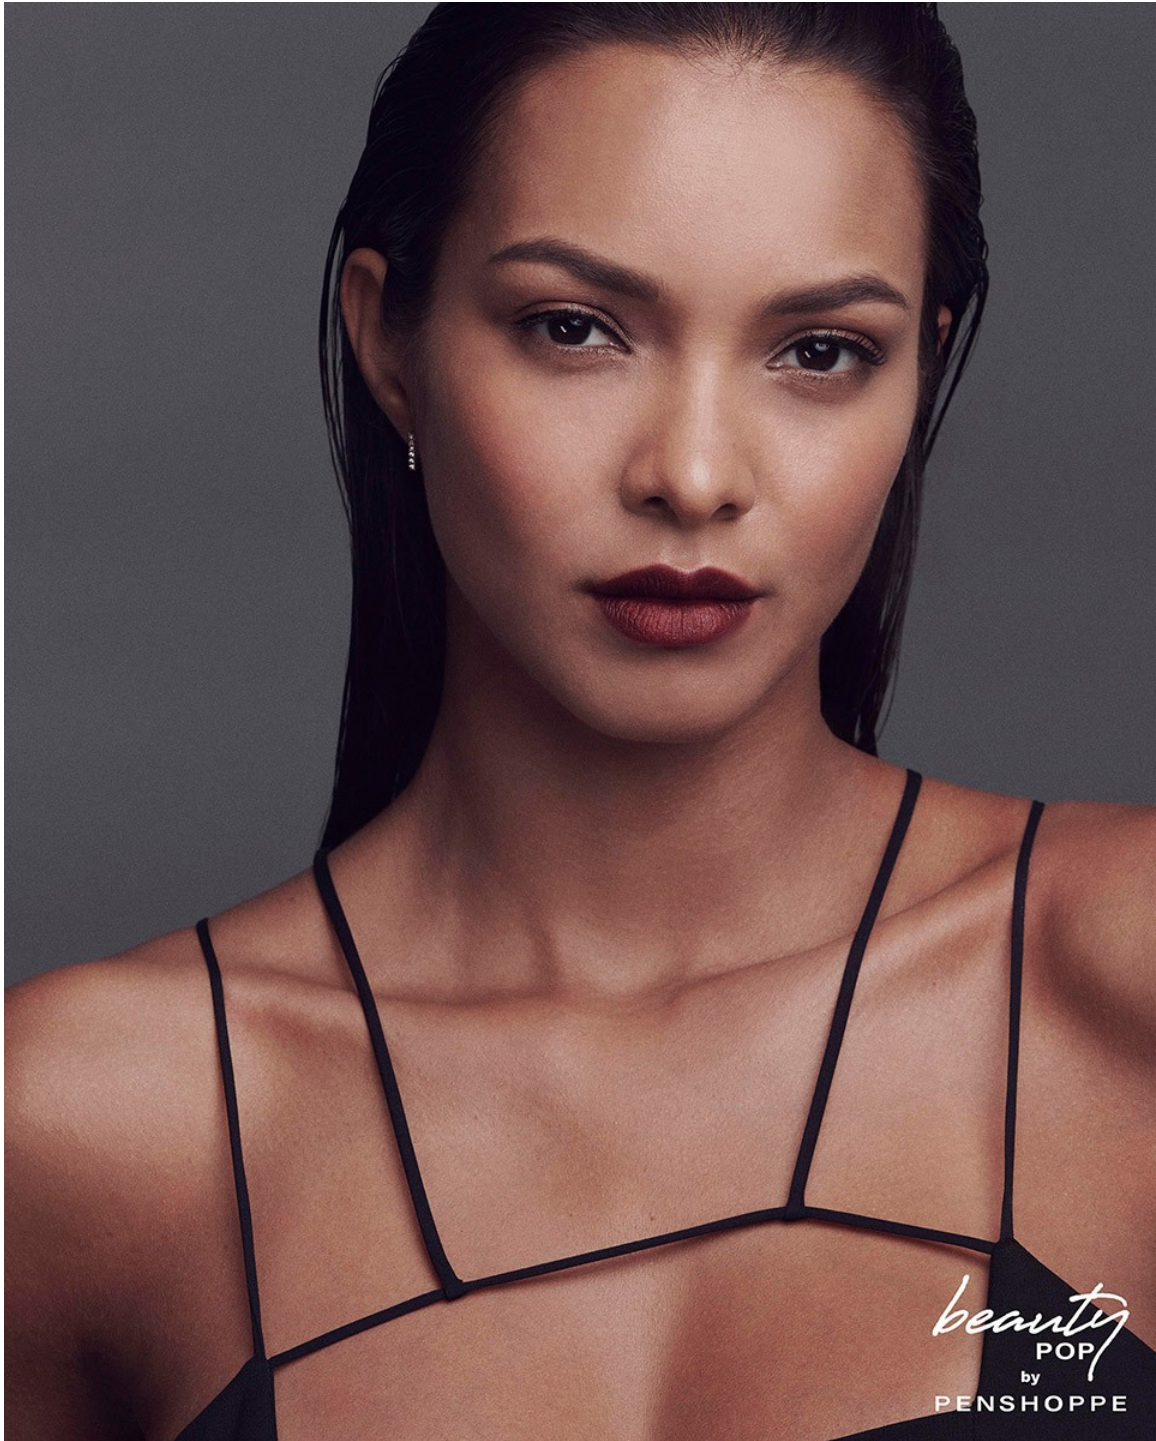

Art Department

www.art-dept.com