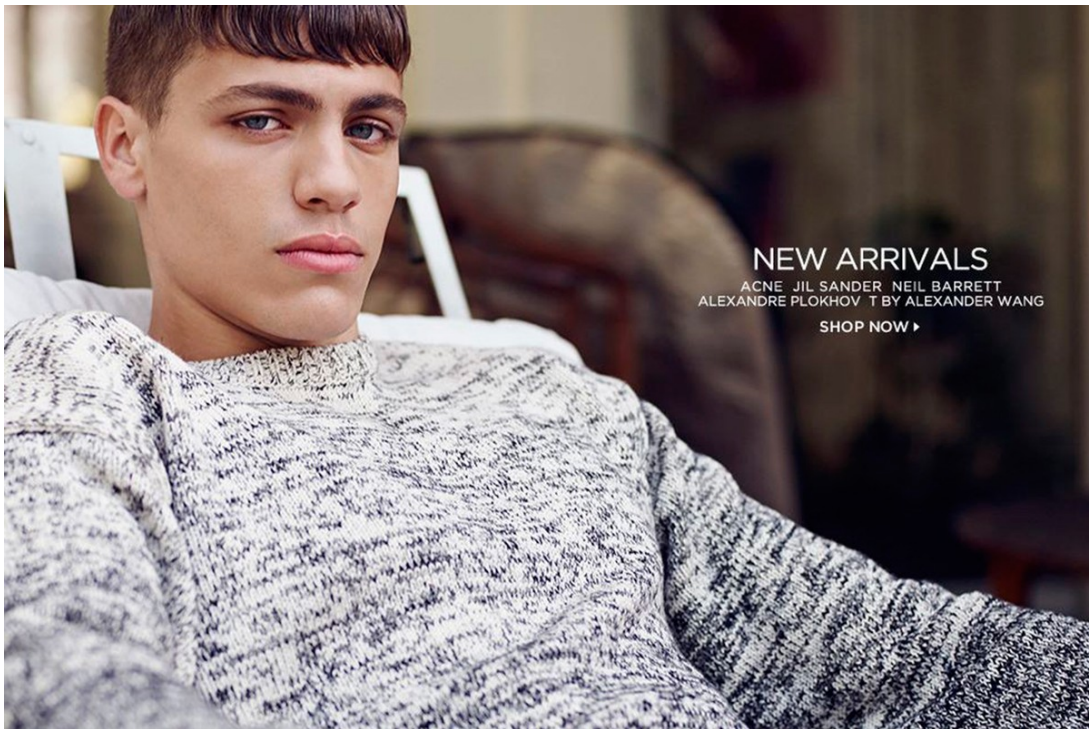

Art Department

Gloria Noto

www.art-dept.com