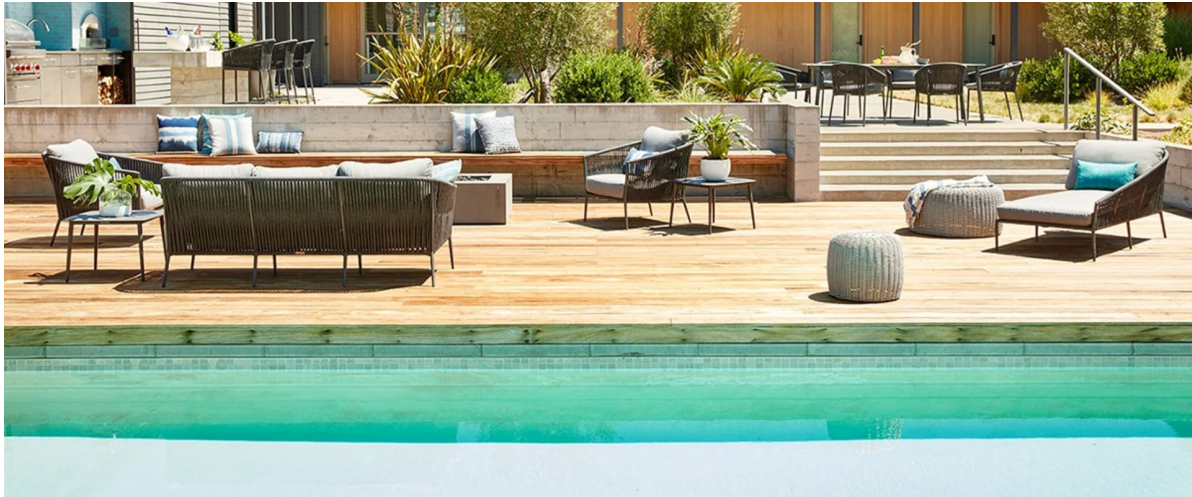

Art Department

Abraham Latham

www.art-dept.com