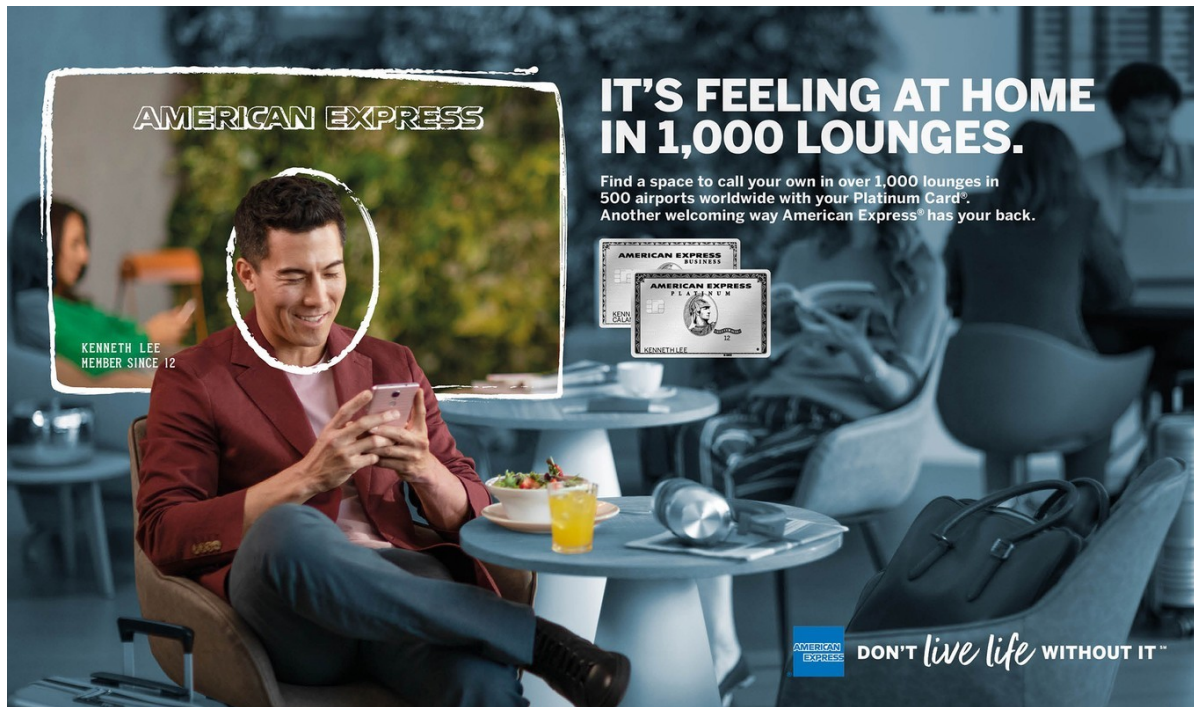

Art Department

Abraham Latham

www.art-dept.com