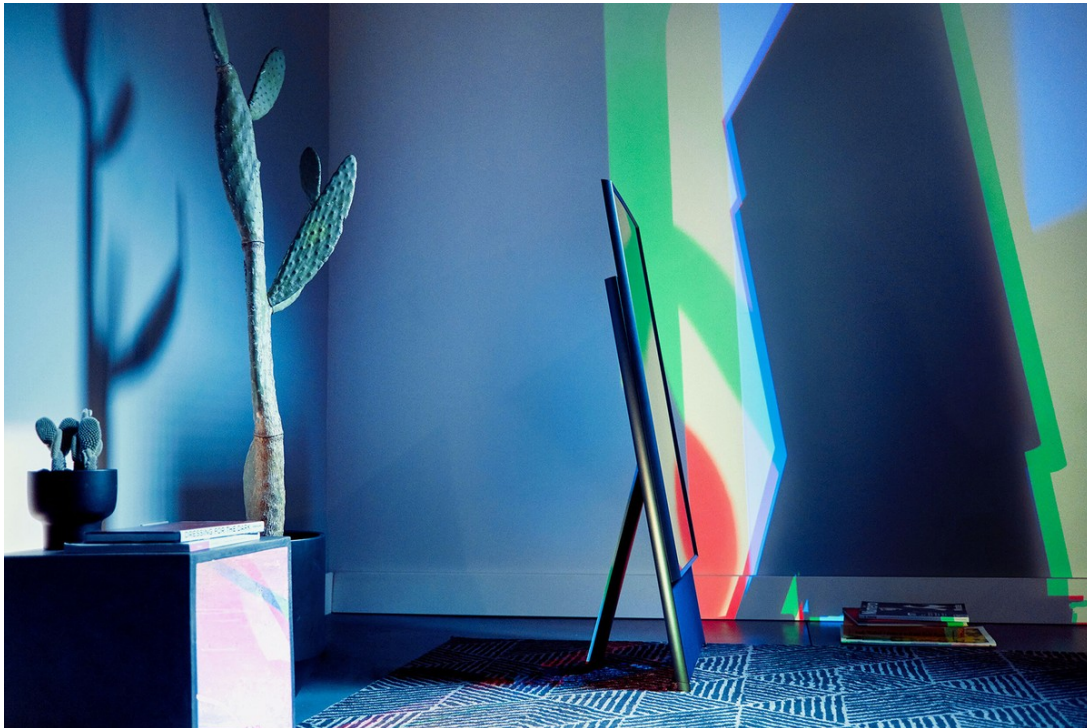

Art Department

Amy Chin

www.art-dept.com